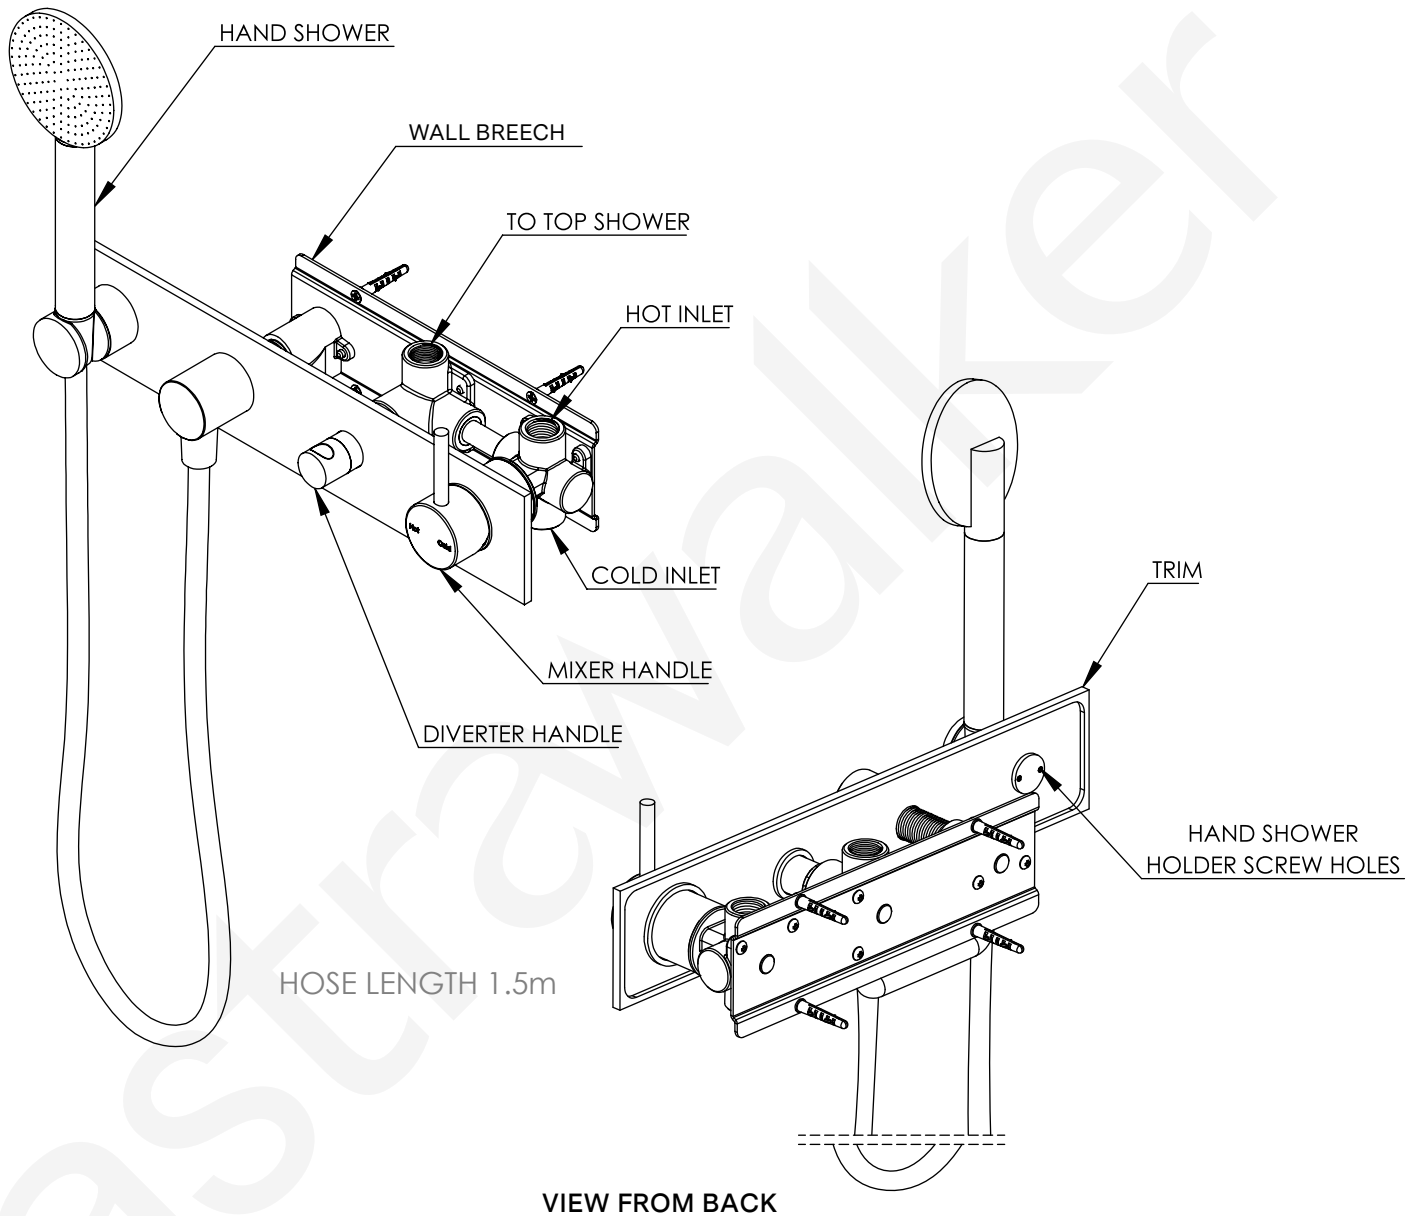

A69.48.42.V5.M

WALL SET WITH HAND SHOWER, DIVERTER & MIXER

3 STAR/9Lpm WELS RATING

VIEW FROM FRONT

A69.48.42.V5.M

WALL SET WITH HAND SHOWER, DIVERTER & MIXER

3 STAR/9Lpm WELS RATING