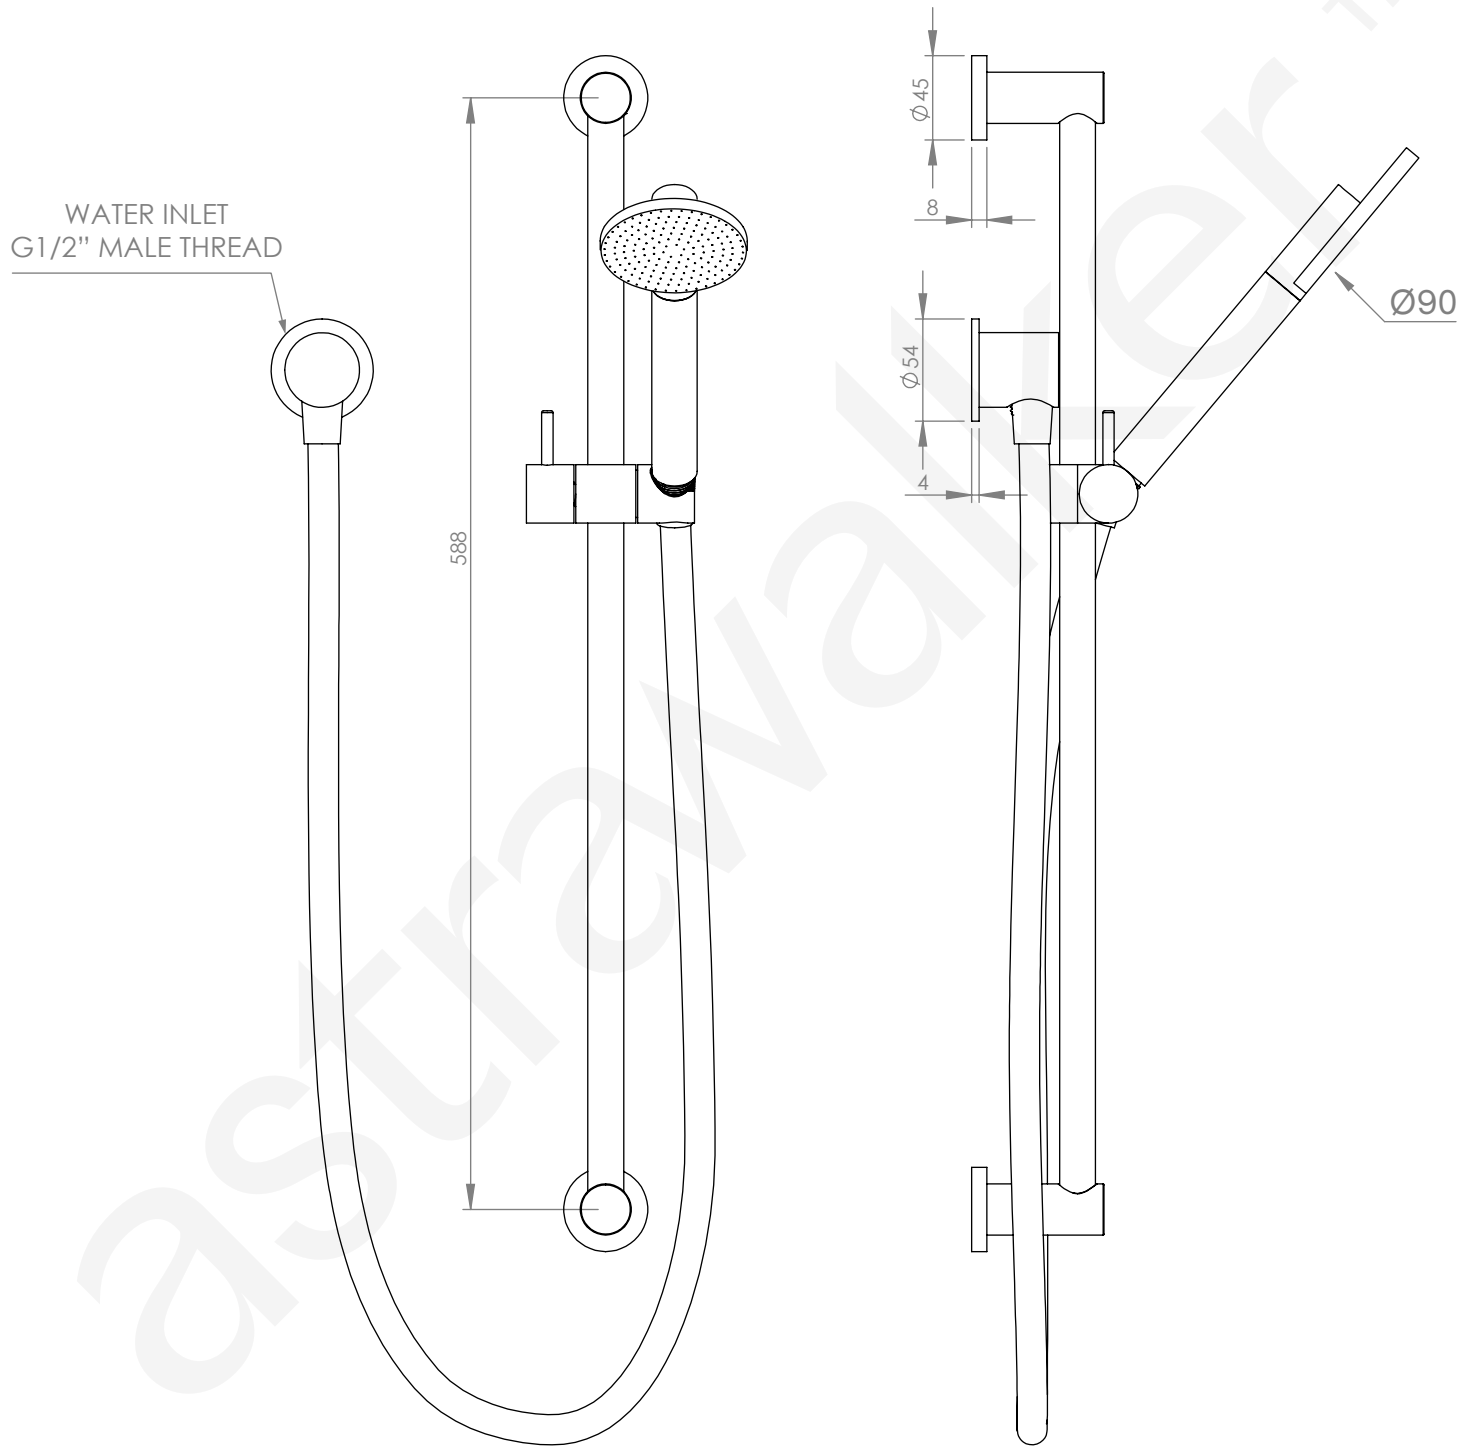

A69.43.V2.M

SLIDER BAR SHOWER SET

3 STAR/9Lpm WELS RATING

HOSE LENGTH 1.5m