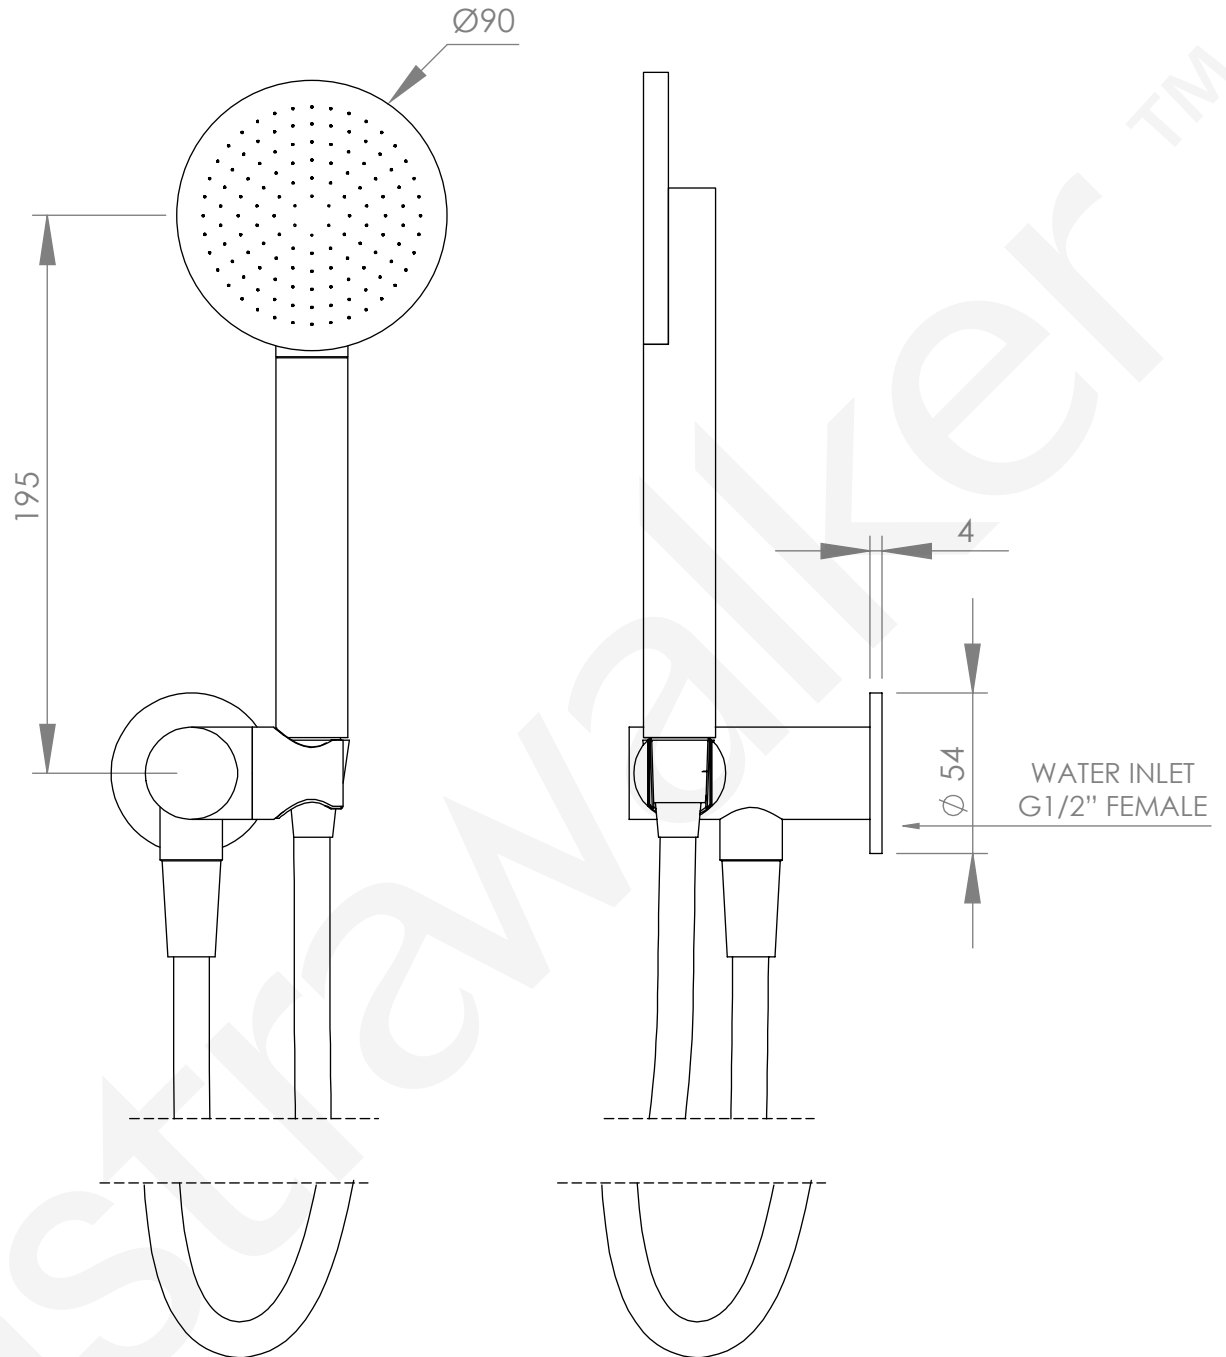

**A69.42.V8.M**

HAND SHOWER

3 STAR/9Lpm WELS RATING

HOSE LENGTH 1.5m