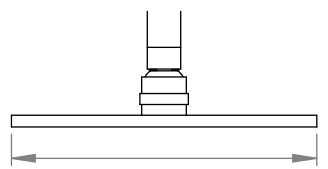

A69.24.V6.MTL

EXPOSED SHOWER WITH HAND SHOWER

3 STAR/9Lpm WELS RATING

STANDARD AS 200mm OVERHEAD ROSE
AVAILABLE WITH:

250mm OVERHEAD ROSE
A69.24.V5.250

300mm OVERHEAD ROSE
A69.24.V5.300