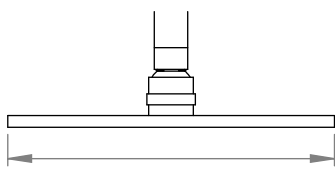

A69.24.V6.MTL

EXPOSED SHOWER WITH HAND SHOWER

3 STAR/9Lpm WELS RATING

STANDARD AS 200mm OVERHEAD ROSE
AVAILABLE WITH:

250mm OVERHEAD ROSE
A69.24.V5.250

300mm OVERHEAD ROSE
A69.24.V5.300