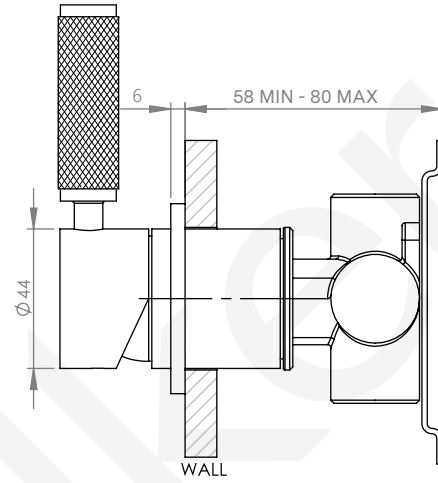

A68.48.42.V5.M.KN

WALL SET WITH HAND SHOWER, DIVERTER & MIXER ON BACKPLATE

3 STAR/9Lpm WELS RATING

A68.48.42.V5.M.KN

WALL SET WITH HAND SHOWER, DIVERTER & MIXER ON BACKPLATE

3 STAR/9Lpm WELS RATING

DIVERTER VIEW

WALL MIXER VIEW