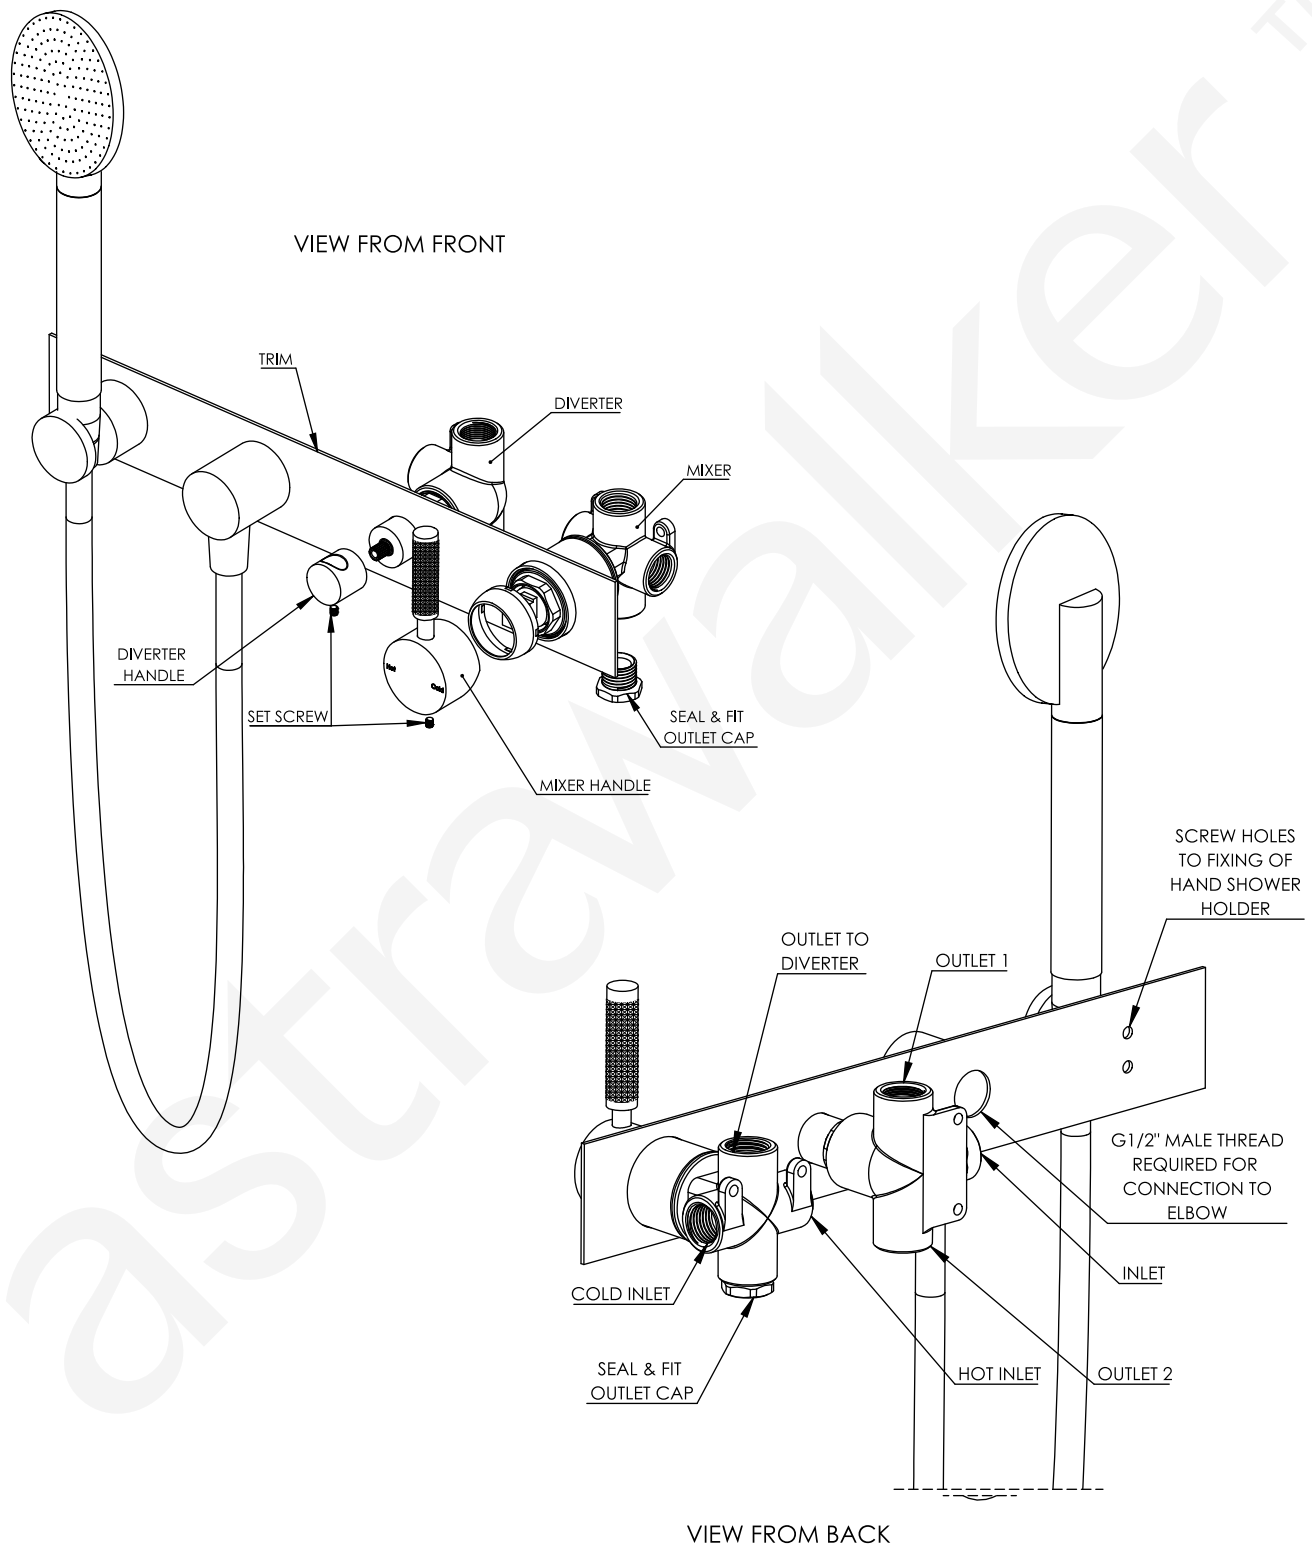

A68.48.42.V5.M.KN

WALL SET WITH HAND SHOWER, DIVERTER & MIXER ON BACKPLATE

3 STAR/9Lpm WELS RATING

A68.48.42.V5.M.KN

WALL SET WITH HAND SHOWER, DIVERTER & MIXER ON BACKPLATE

3 STAR/9Lpm WELS RATING

DIVERTER VIEW

WALL MIXER VIEW