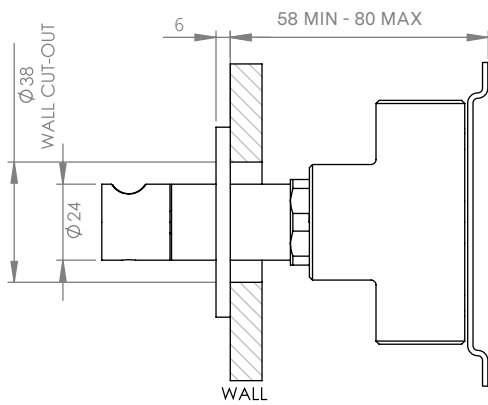

A68.48.42.V5.M.KN

WALL SET WITH HAND SHOWER, DIVERTER & MIXER ON BACKPLATE

3 STAR/9Lpm WELS RATING

A68.48.42.V5.M.KN

WALL SET WITH HAND SHOWER, DIVERTER & MIXER ON BACKPLATE

3 STAR/9Lpm WELS RATING

DIVERTER VIEW

WALL MIXER VIEW