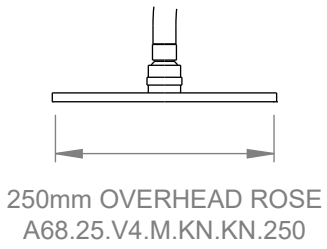

A68.25.V4.M.KN

SHOWER SET

3 STAR/9Lpm WELS RATING

STANDARD AS 200mm OVERHEAD ROSE
AVAILABLE WITH:

HOSE LENGTH 1.5m