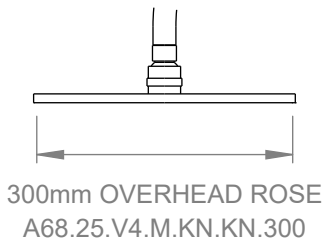

A68.25.V4.M.KN

SHOWER SET

3 STAR/9Lpm WELS RATING

STANDARD AS 200mm OVERHEAD ROSE
AVAILABLE WITH:

HOSE LENGTH 1.5m