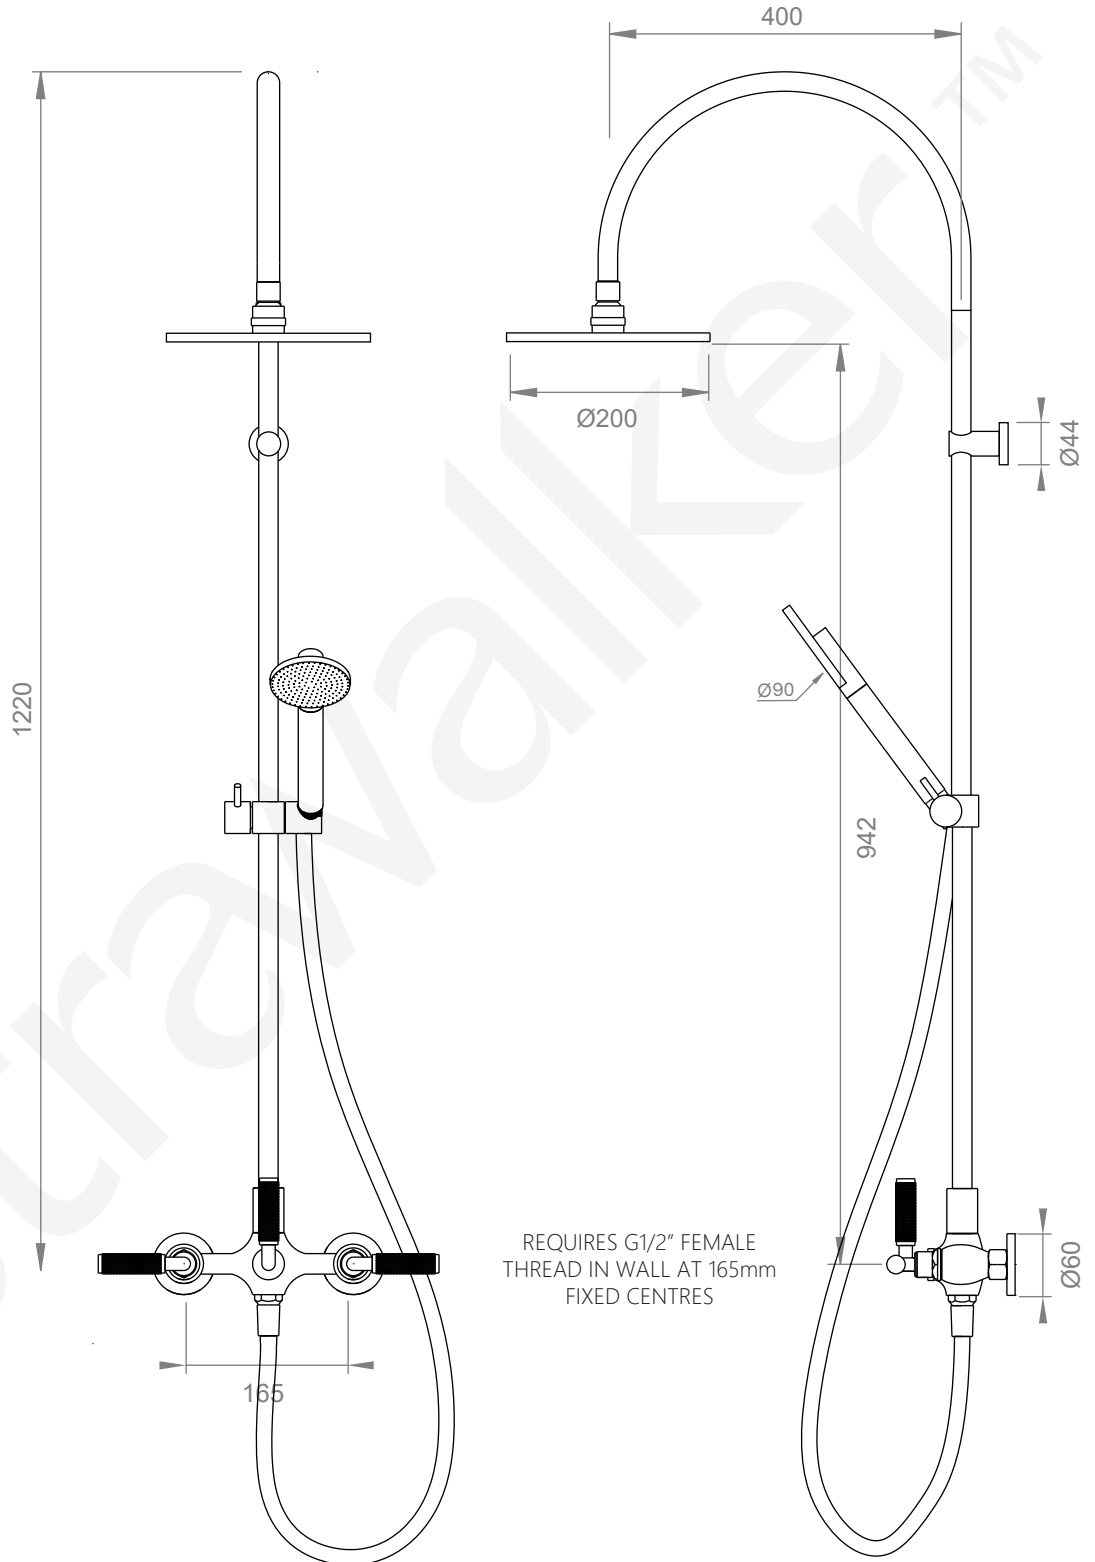

A68.25.V4.M.KN

SHOWER SET

3 STAR/9Lpm WELS RATING

STANDARD AS 200mm OVERHEAD ROSE
AVAILABLE WITH:

HOSE LENGTH 1.5m