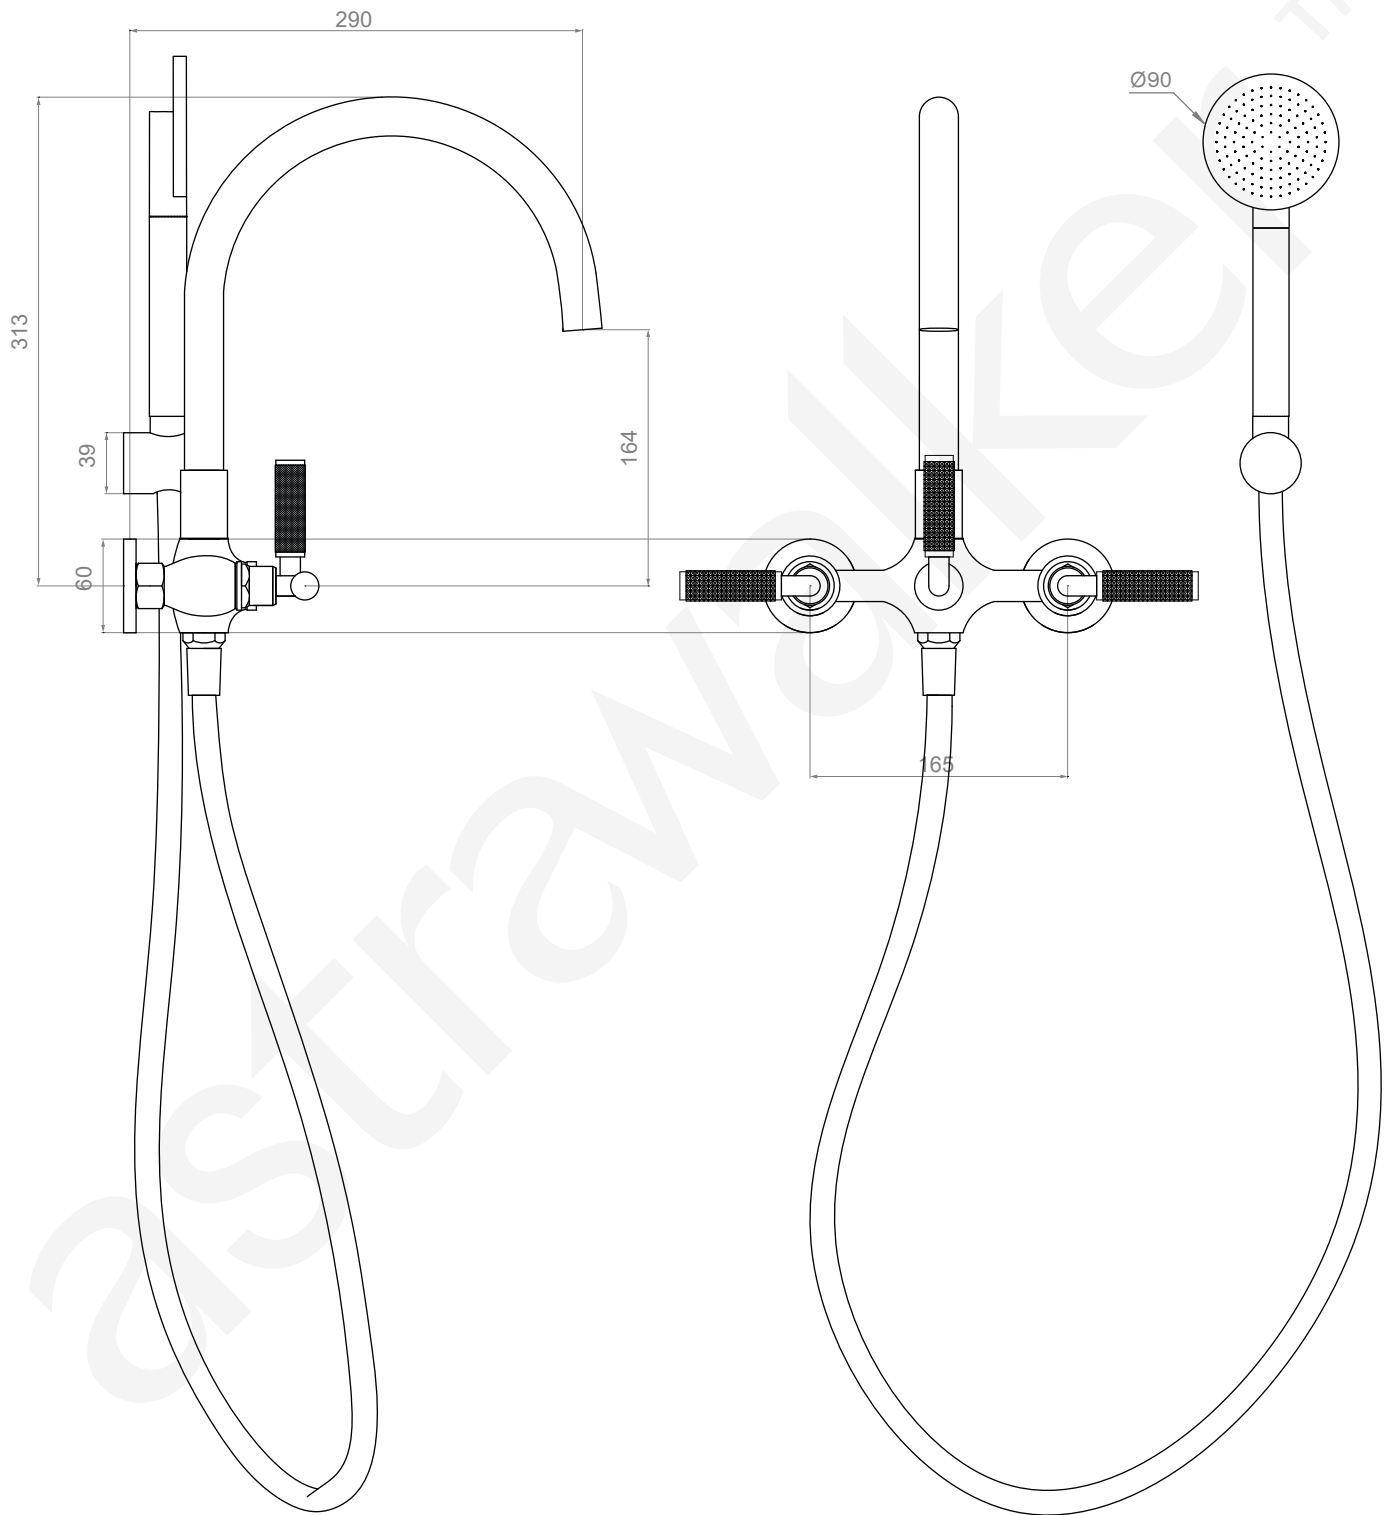

A68.20.V2.M.KN

BATH MIXER

3 STAR/9Lpm WELS RATING - HAND SHOWER ONLY

HOSE LENGTH 1.5m