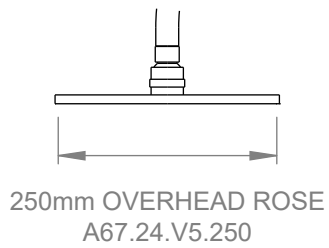

## A67.24.V5.MTL

EXPOSED SHOWER

3 STAR/9Lpm WELS RATING

STANDARD AS 200mm OVERHEAD ROSE

AVAILABLE WITH:

NOTE: REQUIRES MIXER  
& DIVERTER TO OPERATE