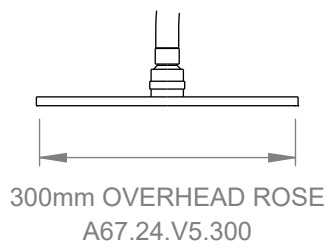

## A67.24.V5.MTL

EXPOSED SHOWER

3 STAR/9Lpm WELS RATING

STANDARD AS 200mm OVERHEAD ROSE

AVAILABLE WITH:

NOTE: REQUIRES MIXER  
& DIVERTER TO OPERATE