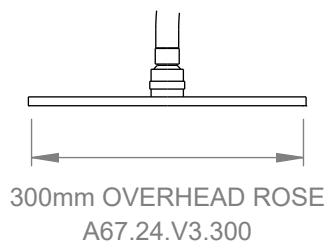

A67.24.V4.M

EXPOSED SHOWER

3 STAR/9Lpm WELS RATING

STANDARD AS 200mm OVERHEAD ROSE
AVAILABLE WITH:

NOTE: REQUIRES MIXER
& DIVERTER TO OPERATE

HOSE LENGTH 1.5m