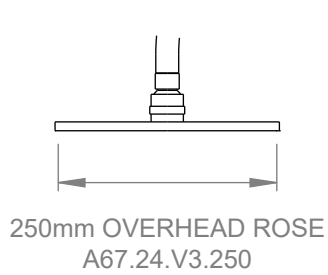

A67.24.V4.M

EXPOSED SHOWER

3 STAR/9Lpm WELS RATING

STANDARD AS 200mm OVERHEAD ROSE
AVAILABLE WITH:

NOTE: REQUIRES MIXER
& DIVERTER TO OPERATE

HOSE LENGTH 1.5m