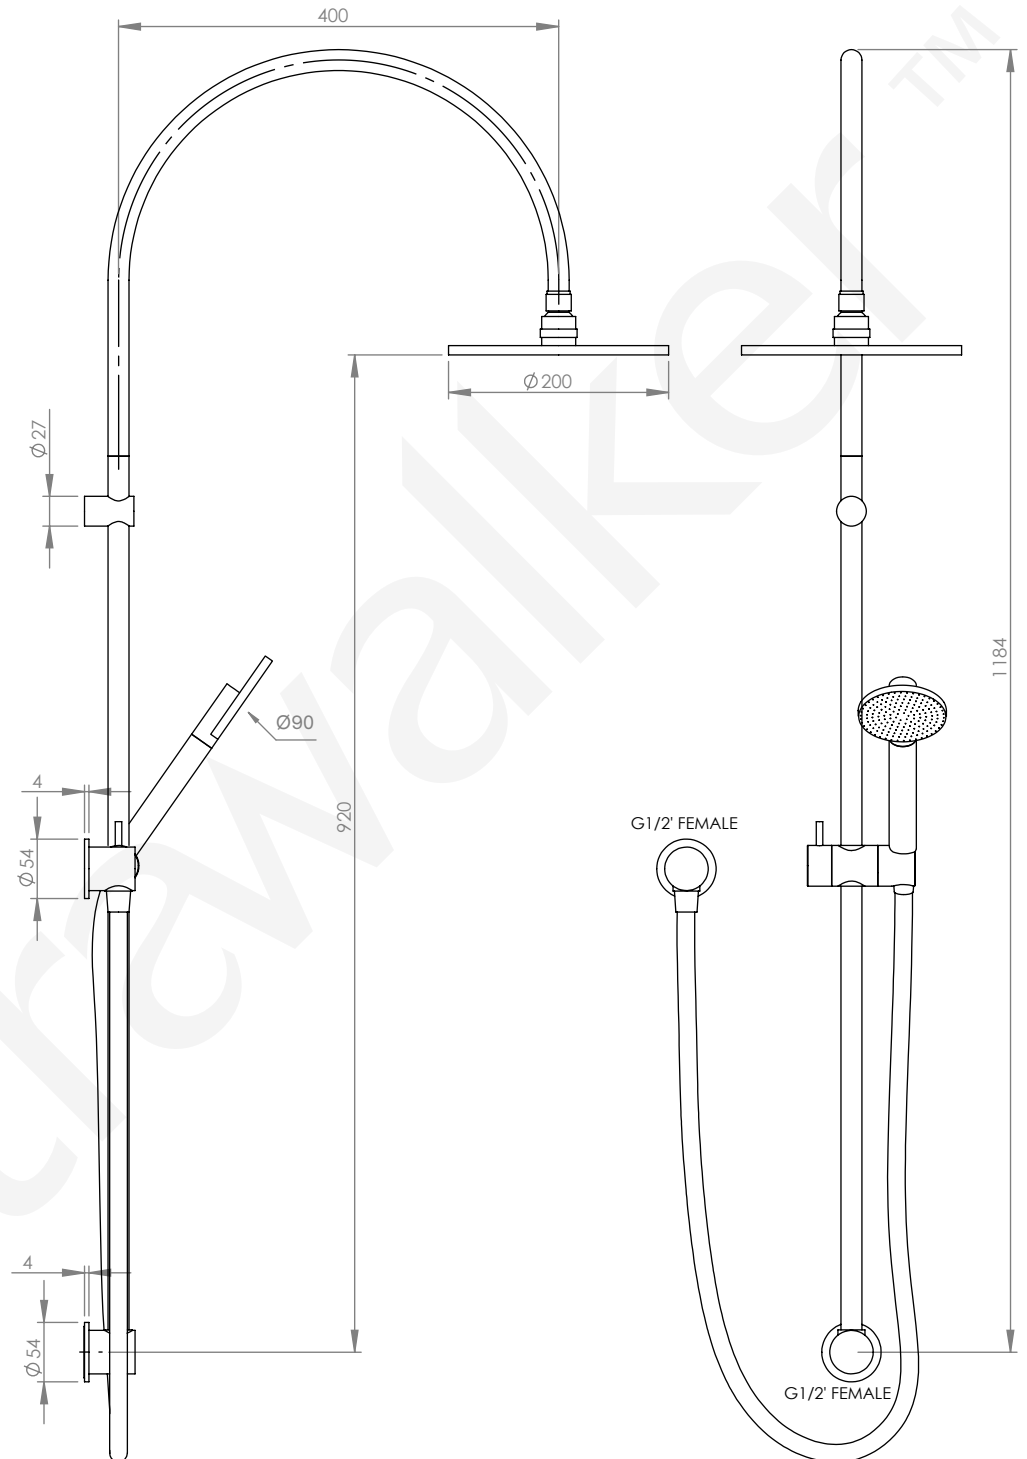

A67.24.V4.M

EXPOSED SHOWER

3 STAR/9Lpm WELS RATING

STANDARD AS 200mm OVERHEAD ROSE
AVAILABLE WITH:

NOTE: REQUIRES MIXER
& DIVERTER TO OPERATE

HOSE LENGTH 1.5m