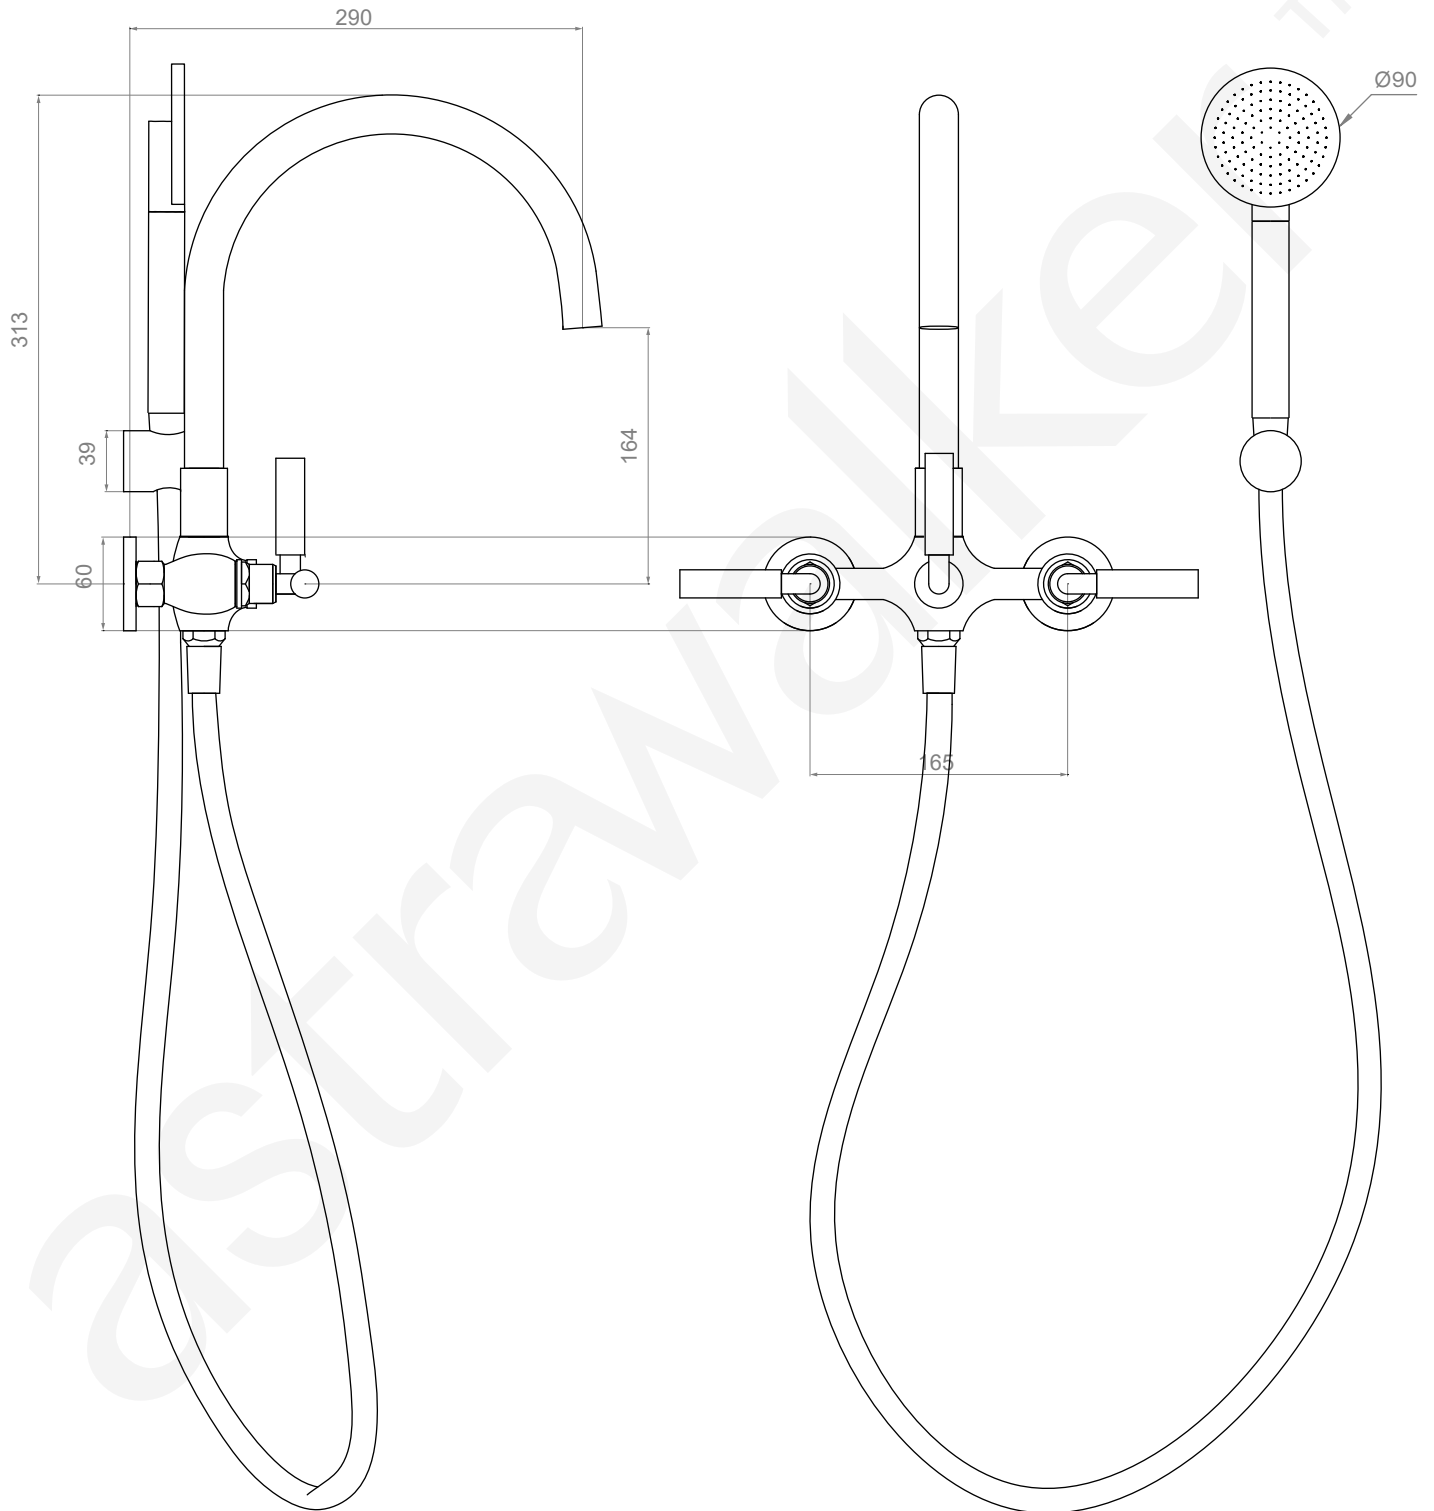

A67.20.V2.M.LH

BATH MIXER

3 STAR/9Lpm WELS RATING - HAND SHOWER ONLY

HOSE LENGTH 1.5m