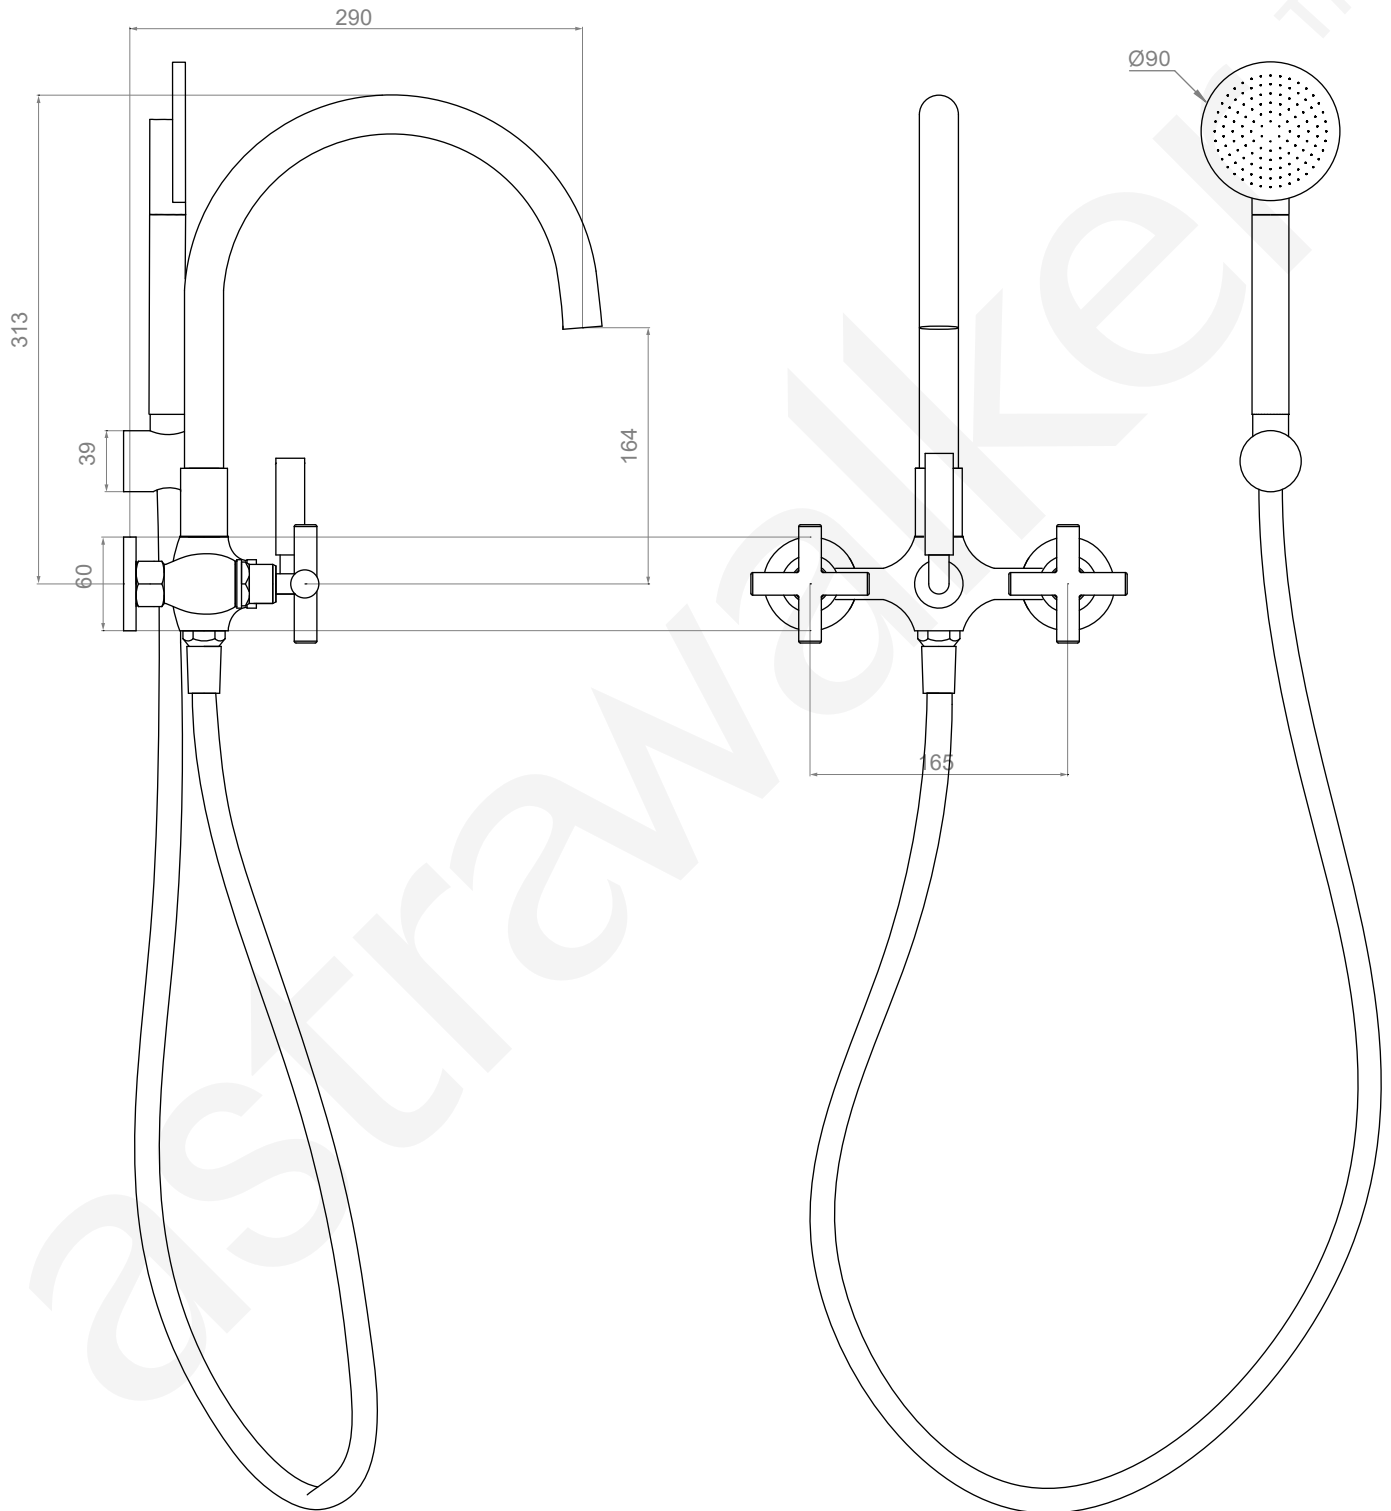

A67.20.V2.M

BATH MIXER

3 STAR/9Lpm WELS RATING - HAND SHOWER ONLY

HOSE LENGTH 1.5m