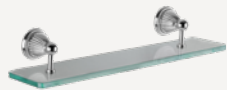

A53.57.6 600mm Towel Rail  
A53.57.9 900mm Towel Rail

**Glass Shelf**

A53.59 500mm Glass Shelf

**Toilet Roll Holder**

A53.61 Toilet Roll Holder

**Robe Hook**

A53.63 Robe Hook