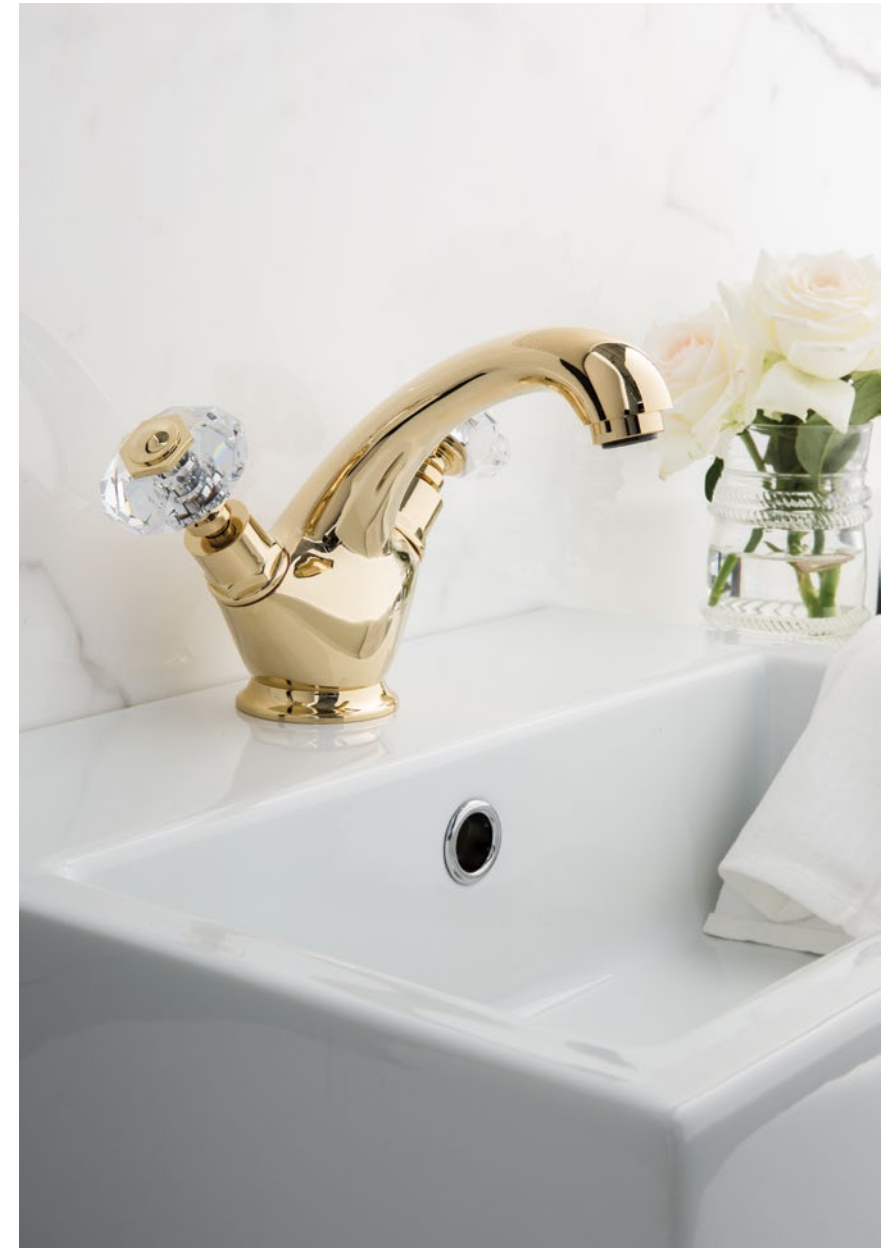

# Edwardian

Providing an aura of richness and refined ornamental detail for modern interiors, the classic contours of the Edwardian collection are opulent yet sophisticated.

Edwardian Wall Set in Chrome A52.05.00

Edwardian Bath Mixer with Hand Shower in Nickel A52.22.DBL.04  
Edwardian Towel Rail in Nickel A52.55.6.04

Edwardian Basin Set in Nickel A52.00.BL.04  
Edwardian Robe Hook in Nickel A52.63.04

Edwardian Basin Set in Nickel A52.00.CC.04  
Edwardian Towel Ring in Nickel A52.51.04  
Edwardian Soap Dish in Nickel A52.52.04