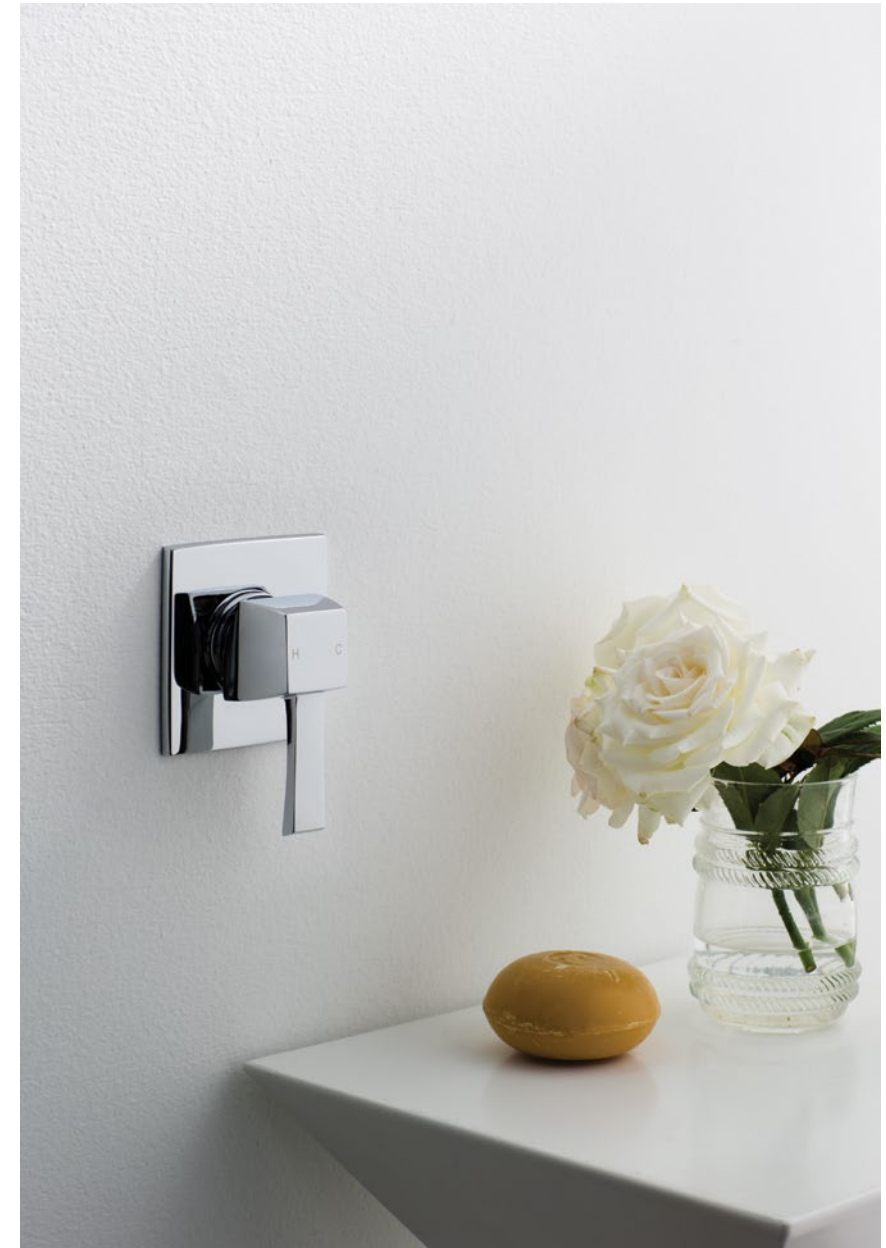

**Toilet Roll Holder**

A58.61.26 Chrome/Ultra Trim  
A58.61.00 Chrome

**Robe Hook**

A58.63.26 Chrome/Ultra Trim  
A58.63.00 Chrome

# Dianna

Creating a mood of old Hollywood glamour, our Dianna collection combines chiselled forms with subtle undulations to bring bold and distinctive style to a space.

**Dianna Wall Set** in Ultra A79.05.48.BP03  
**Dianna Soap Holder** in Ultra A79.52.03  
**Dianna Robe Hook** in Ultra A79.63.03  
**Dianna 600mm Towel Rail** in Ultra A79.55.6.03

Astra Walker

Dianna

Opposite: **Dianna Wall Set** in Chrome A79.05.48.BR00  
**Dianna Soap Holder** in Chrome A79.52.00  
**Dianna Robe Hook** in Chrome A79.63.00  
**Dianna 600mm Towel Rail** in Chrome A79.55.6.00  
Above: **Dianna Wall Mixer** in Chrome A79.48.00