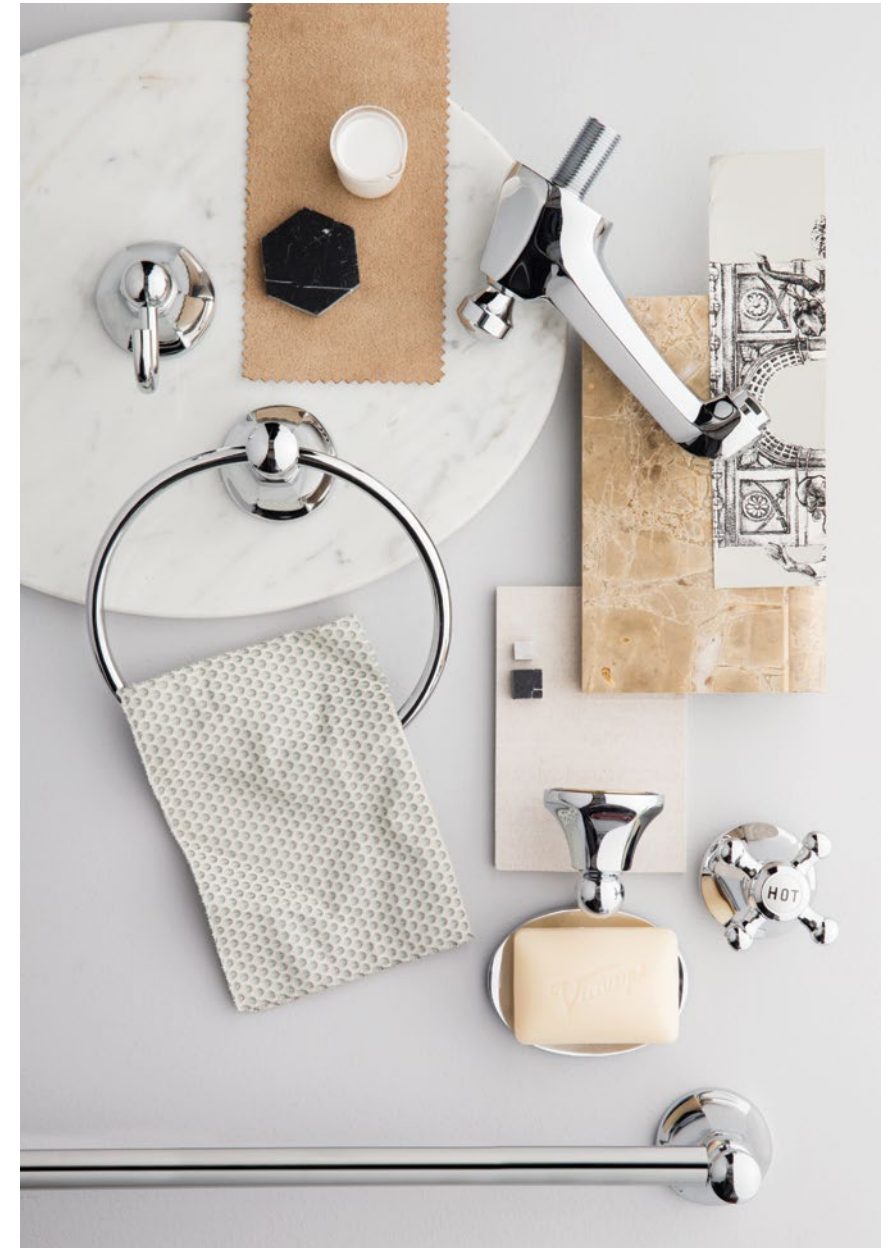

**A52.57.6** 600mm Towel Rail  
**A52.57.9** 900mm Towel Rail

**Glass Shelf**

**A52.59** Glass Shelf

**Toilet Roll Holder**

**A52.61** Toilet Roll Holder

**Robe Hook**

**A52.63** Robe Hook

# Classic

Inspired by Art Deco splendour, our Classic range is defined by simple clean shapes evoking grace and timeless design, with a hint of romance.

**Classic Basin Set** in English Brass A57.00.ML.16  
**Classic Towel Ring** in English Brass A57.51.16  
**Classic Soap Holder** in English Brass A57.52.16  
**Classic Robe Hook** in English Brass A57.63.16

Classic Basin Set in English Brass A57.00.ML.16  
Classic Robe Hook in English Brass A57.63.16  
Classic Towel Ring in English Brass A57.51.16  
Classic 600mm Towel Rail in English Brass A57.55.6.16

Classic Robe Hook in Chrome A57.63.00  
Classic Basin Set in Chrome A57.00.ML.00  
Classic Soap Holder in Chrome A57.52.00  
Classic 600mm Towel Rail in Chrome A57.55.6.00

Astra Walker

Classic Shower Set in Chrome A57.13.00  
Classic Basin Set in Chrome A57.00.00  
Classic 600mm Towel Rail in Chrome A57.55.6.00  
Classic Towel Ring in Chrome A57.51.00  
Classic Robe Hook A57.63.00  
Rona Basin & Pedestal with 3 Tap Hole A98.91.75.3 & A98.91.75.P