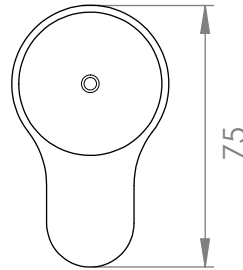

## A82.07.V9

### HOB SET

6 STAR/3.5Lpm WELS RATING

STANDARD WITH METAL INSERT  
OTHER HANDLE OPTIONS

METAL INSERT

.V2 WITHOUT INSERT

.V3 WHITE CARRARA MARBLE