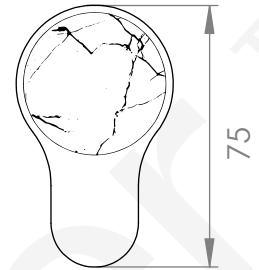

### HOB SET

6 STAR/3.5Lpm WELS RATING

STANDARD WITH METAL INSERT  
OTHER HANDLE OPTIONS

METAL INSERT

.V2 WITHOUT INSERT

.V3 WHITE CARRARA MARBLE