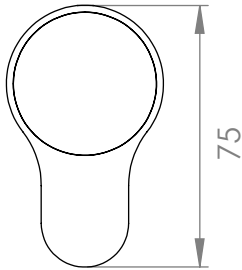

## A82.07.V9

### HOB SET

6 STAR/3.5Lpm WELS RATING

STANDARD WITH METAL INSERT  
OTHER HANDLE OPTIONS

METAL INSERT

.V2 WITHOUT INSERT

.V3 WHITE CARRARA MARBLE