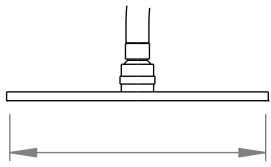

A68.25.V2.KN

SHOWER SET

3 STAR/9Lpm WELS RATING

AVAILABLE WITH:

250mm OVERHEAD ROSE
A68.25.V2.KN.250

300mm OVERHEAD ROSE
A68.25.V2.KN.300

HOSE LENGTH 1.5m