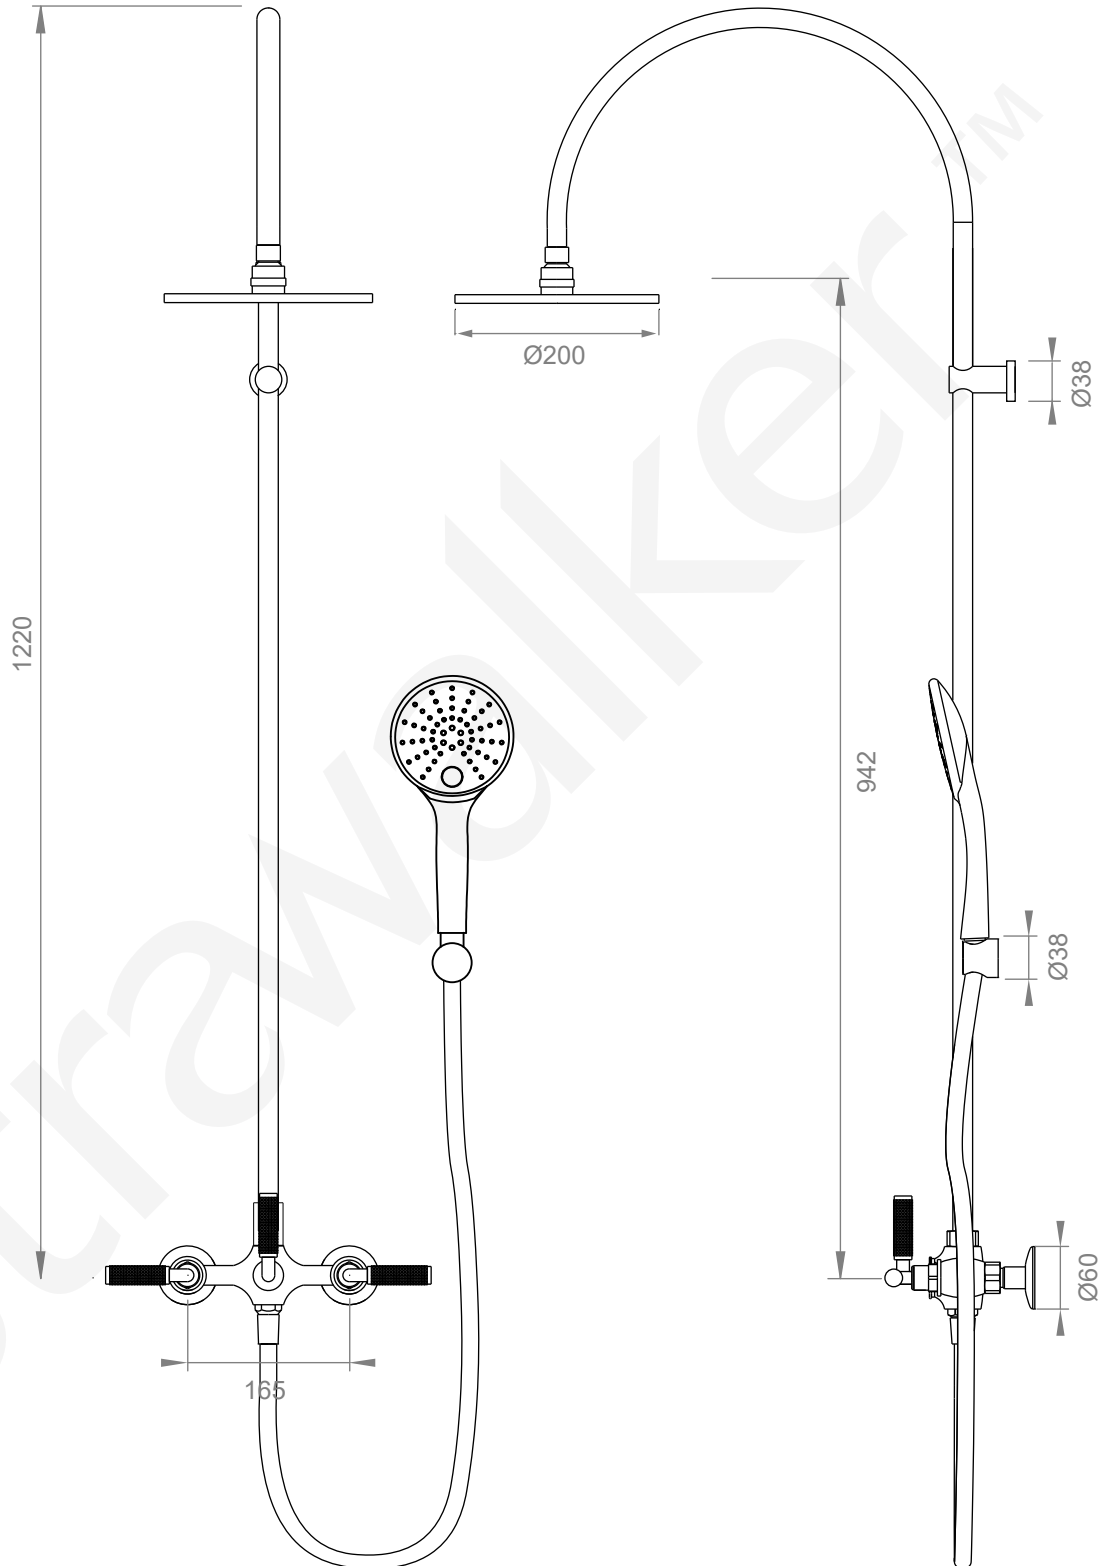

A68.25.V2.KN

SHOWER SET

3 STAR/9Lpm WELS RATING

AVAILABLE WITH:

250mm OVERHEAD ROSE
A68.25.V2.KN.250

300mm OVERHEAD ROSE
A68.25.V2.KN.300

HOSE LENGTH 1.5m