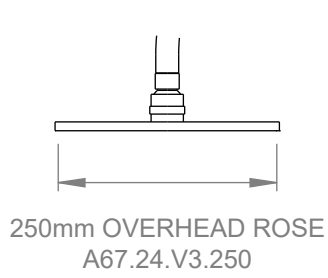

A67.24.V3

EXPOSED SHOWER
3 STAR/9Lpm WELS RATING

STANDARD AS 200mm OVERHEAD ROSE
AVAILABLE WITH:

NOTE: REQUIRES MIXER
& DIVERTER TO OPERATE

HOSE LENGTH 1.5m