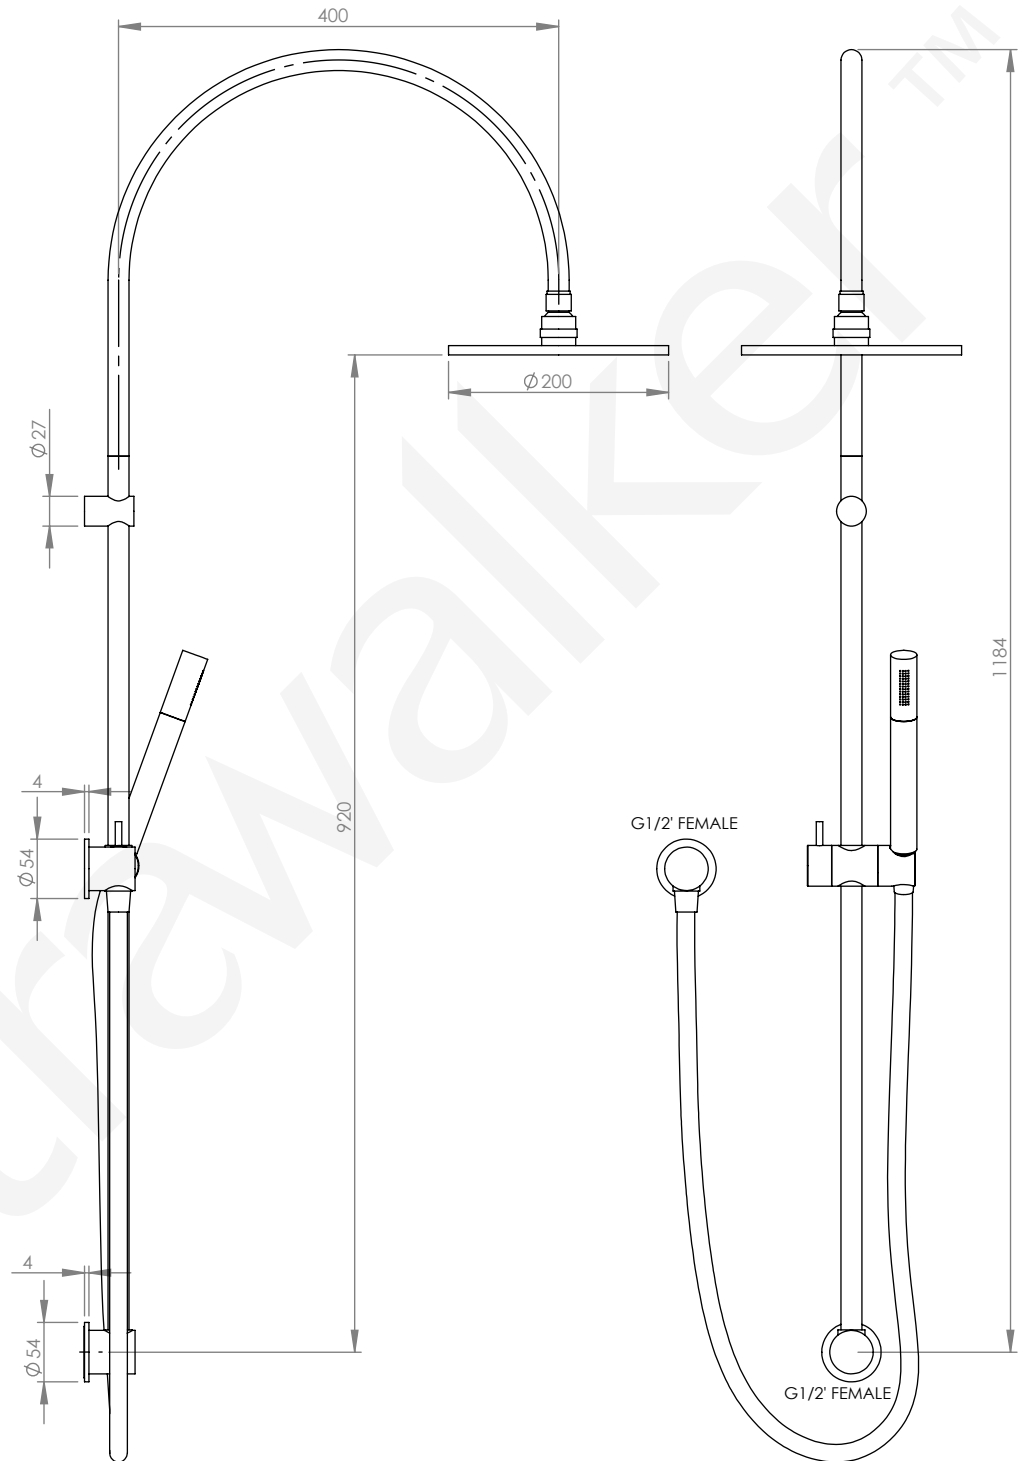

A67.24.V3

EXPOSED SHOWER
3 STAR/9Lpm WELS RATING

STANDARD AS 200mm OVERHEAD ROSE
AVAILABLE WITH:

NOTE: REQUIRES MIXER
& DIVERTER TO OPERATE

HOSE LENGTH 1.5m