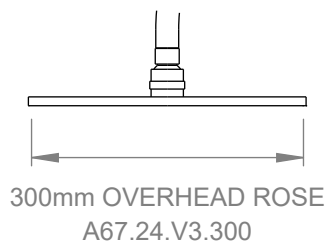

A67.24.V3

EXPOSED SHOWER
3 STAR/9Lpm WELS RATING

STANDARD AS 200mm OVERHEAD ROSE
AVAILABLE WITH:

NOTE: REQUIRES MIXER
& DIVERTER TO OPERATE

HOSE LENGTH 1.5m