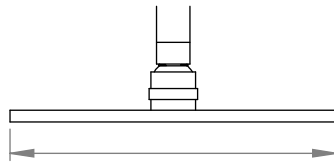

A67.11.A

SHOWER ARM & ROSE

3 STAR/9Lpm WELS RATING

STANDARD AS 200mm OVERHEAD ROSE
AVAILABLE WITH:

250mm OVERHEAD ROSE
A67.11.A.250

300mm OVERHEAD ROSE
A67.11.A.300

400mm OVERHEAD ROSE
A67.11.A.400