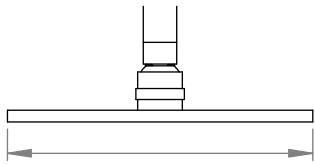

A67.11.A

SHOWER ARM & ROSE

3 STAR/9Lpm WELS RATING

STANDARD AS 200mm OVERHEAD ROSE
AVAILABLE WITH:

250mm OVERHEAD ROSE
A67.11.A.250

300mm OVERHEAD ROSE
A67.11.A.300

400mm OVERHEAD ROSE
A67.11.A.400