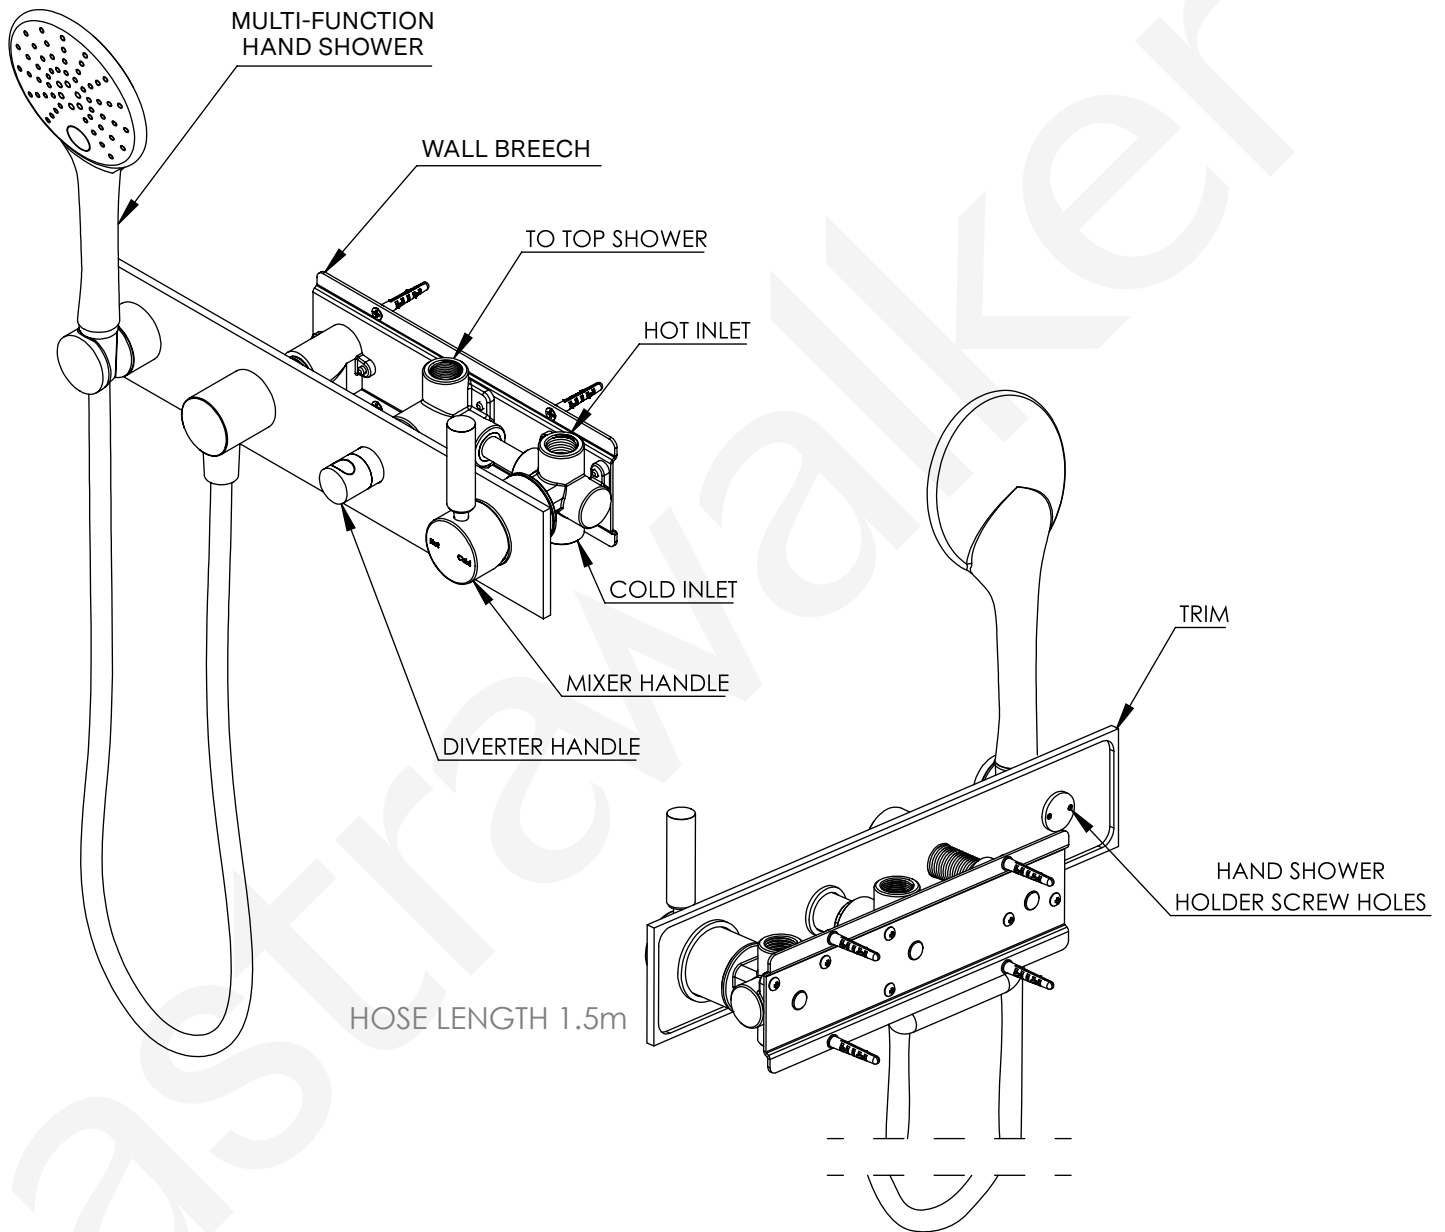

A67.48.42.V5.LH

WALL SET WITH MULTI-FUNCTION HAND SHOWER, DIVERTER & MIXER

3 STAR/9Lpm WELS RATING

VIEW FROM FRONT

VIEW FROM BACK

A67.48.42.V5.LH

WALL SET WITH MULTI-FUNCTION HAND SHOWER, DIVERTER & MIXER

3 STAR/9Lpm WELS RATING