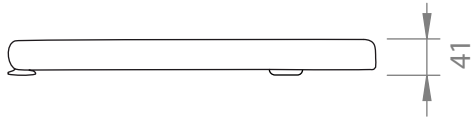

### WALL MOUNTED TOILET PAN

4 STAR/4.5Lpm WELS RATING or 4 STAR/3Lpm WELS RATING

COMES WITH:  
STANDARD SOFT-CLOSE SEAT