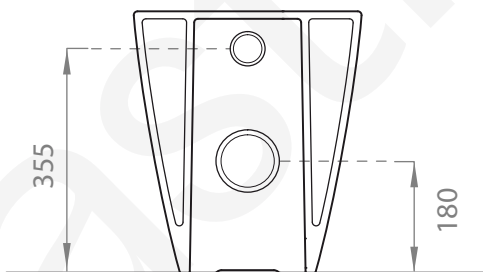

A93.76

FLOOR MOUNTED TOILET PAN

4 STAR/4.5Lpm WELS RATING or 4 STAR/3Lpm WELS RATING

COMES WITH:
STANDARD SOFT-CLOSE SEAT

A93.76.99

SLIM SOFT-CLOSE SEAT

FLUSHING CONNECTION

DISTANCE
*105 mm

BACK VIEW