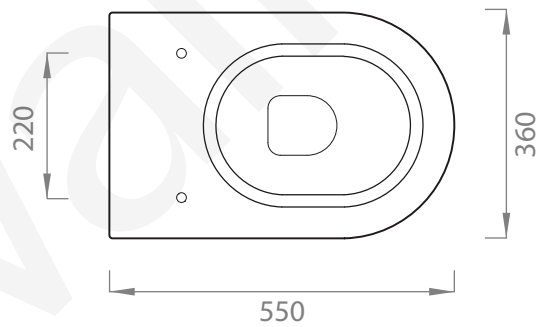

A93.76

FLOOR MOUNTED TOILET PAN

4 STAR/4.5Lpm WELS RATING or 4 STAR/3Lpm WELS RATING

COMES WITH:
STANDARD SOFT-CLOSE SEAT

A93.76.99

SLIM SOFT-CLOSE SEAT

FLUSHING CONNECTION

DISTANCE
*105 mm

BACK VIEW