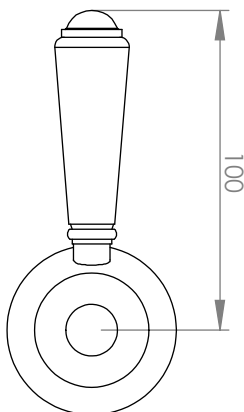

STANDARD WITH
METAL HANDLE

.PL WHITE PORCELAIN
.BL BLACK PORCELAIN
.CK CRACKLE PORCELAIN