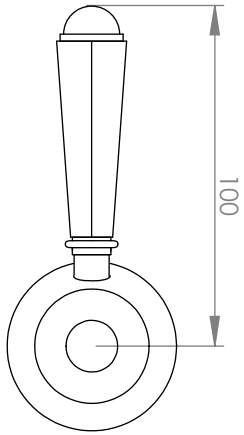

A57.08

BASIN MIXER

5 STAR/6Lpm WELS RATING

LEVER HANDLE OPTIONS