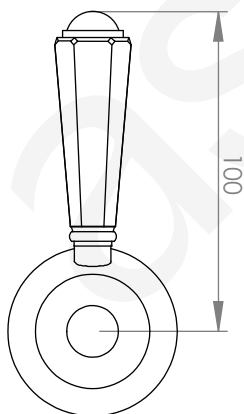

### BASIN MIXER

5 STAR/6Lpm WELS RATING

#### LEVER HANDLE OPTIONS

STANDARD WITH  
METAL HANDLE

**.PL** WHITE PORCELAIN  
**.BL** BLACK PORCELAIN  
**.CK** CRACKLE PORCELAIN

**.CL** SWAROVSKI CRYSTAL