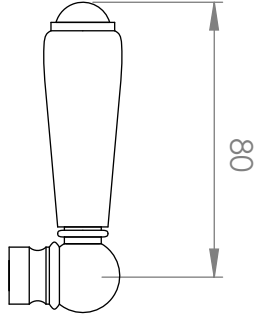

A57.00

BASIN SET

5 STAR/6Lpm WELS RATING

STANDARD WITH METAL CROSS HANDLE
OTHER LEVER HANDLE OPTIONS

.ML METAL LEVER

.PL WHITE PORCELAIN
.BL BLACK PORCELAIN
.CK CRACKLE PORCELAIN

.CL SWAROVSKI CRYSTAL

.CC CRYSTAL CROSS