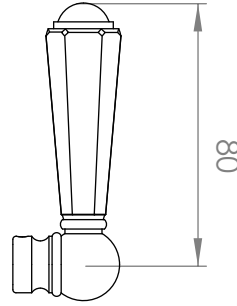

A57.00

BASIN SET

5 STAR/6Lpm WELS RATING

STANDARD WITH METAL CROSS HANDLE
OTHER LEVER HANDLE OPTIONS

.ML METAL LEVER

.PL WHITE PORCELAIN
.BL BLACK PORCELAIN
.CK CRACKLE PORCELAIN

.CL SWAROVSKI CRYSTAL

.CC CRYSTAL CROSS