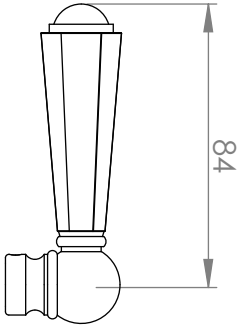

A57.00

BASIN SET

5 STAR/6Lpm WELS RATING

STANDARD WITH METAL CROSS HANDLE
OTHER LEVER HANDLE OPTIONS

.ML METAL LEVER

.PL WHITE PORCELAIN
.BL BLACK PORCELAIN
.CK CRACKLE PORCELAIN

.CL SWAROVSKI CRYSTAL

.CC CRYSTAL CROSS