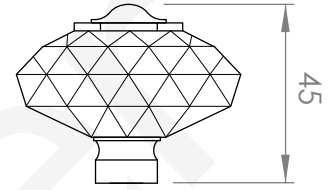

A57.00

BASIN SET

5 STAR/6Lpm WELS RATING

STANDARD WITH METAL CROSS HANDLE
OTHER LEVER HANDLE OPTIONS

.ML METAL LEVER

.PL WHITE PORCELAIN
.BL BLACK PORCELAIN
.CK CRACKLE PORCELAIN

.CL SWAROVSKI CRYSTAL

.CC CRYSTAL CROSS