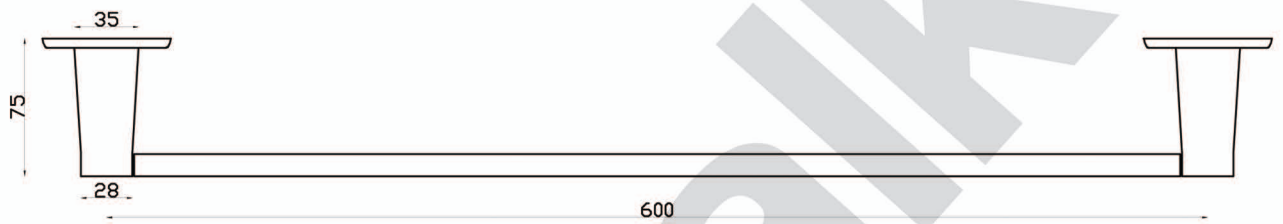

DIANNA

A79.55.6 Single Towel Rail 600mm

aw™

astrawalker™

Uncompromising quality. Conceived, designed and made in Australia.

ARCHITECTURAL BATHWARE