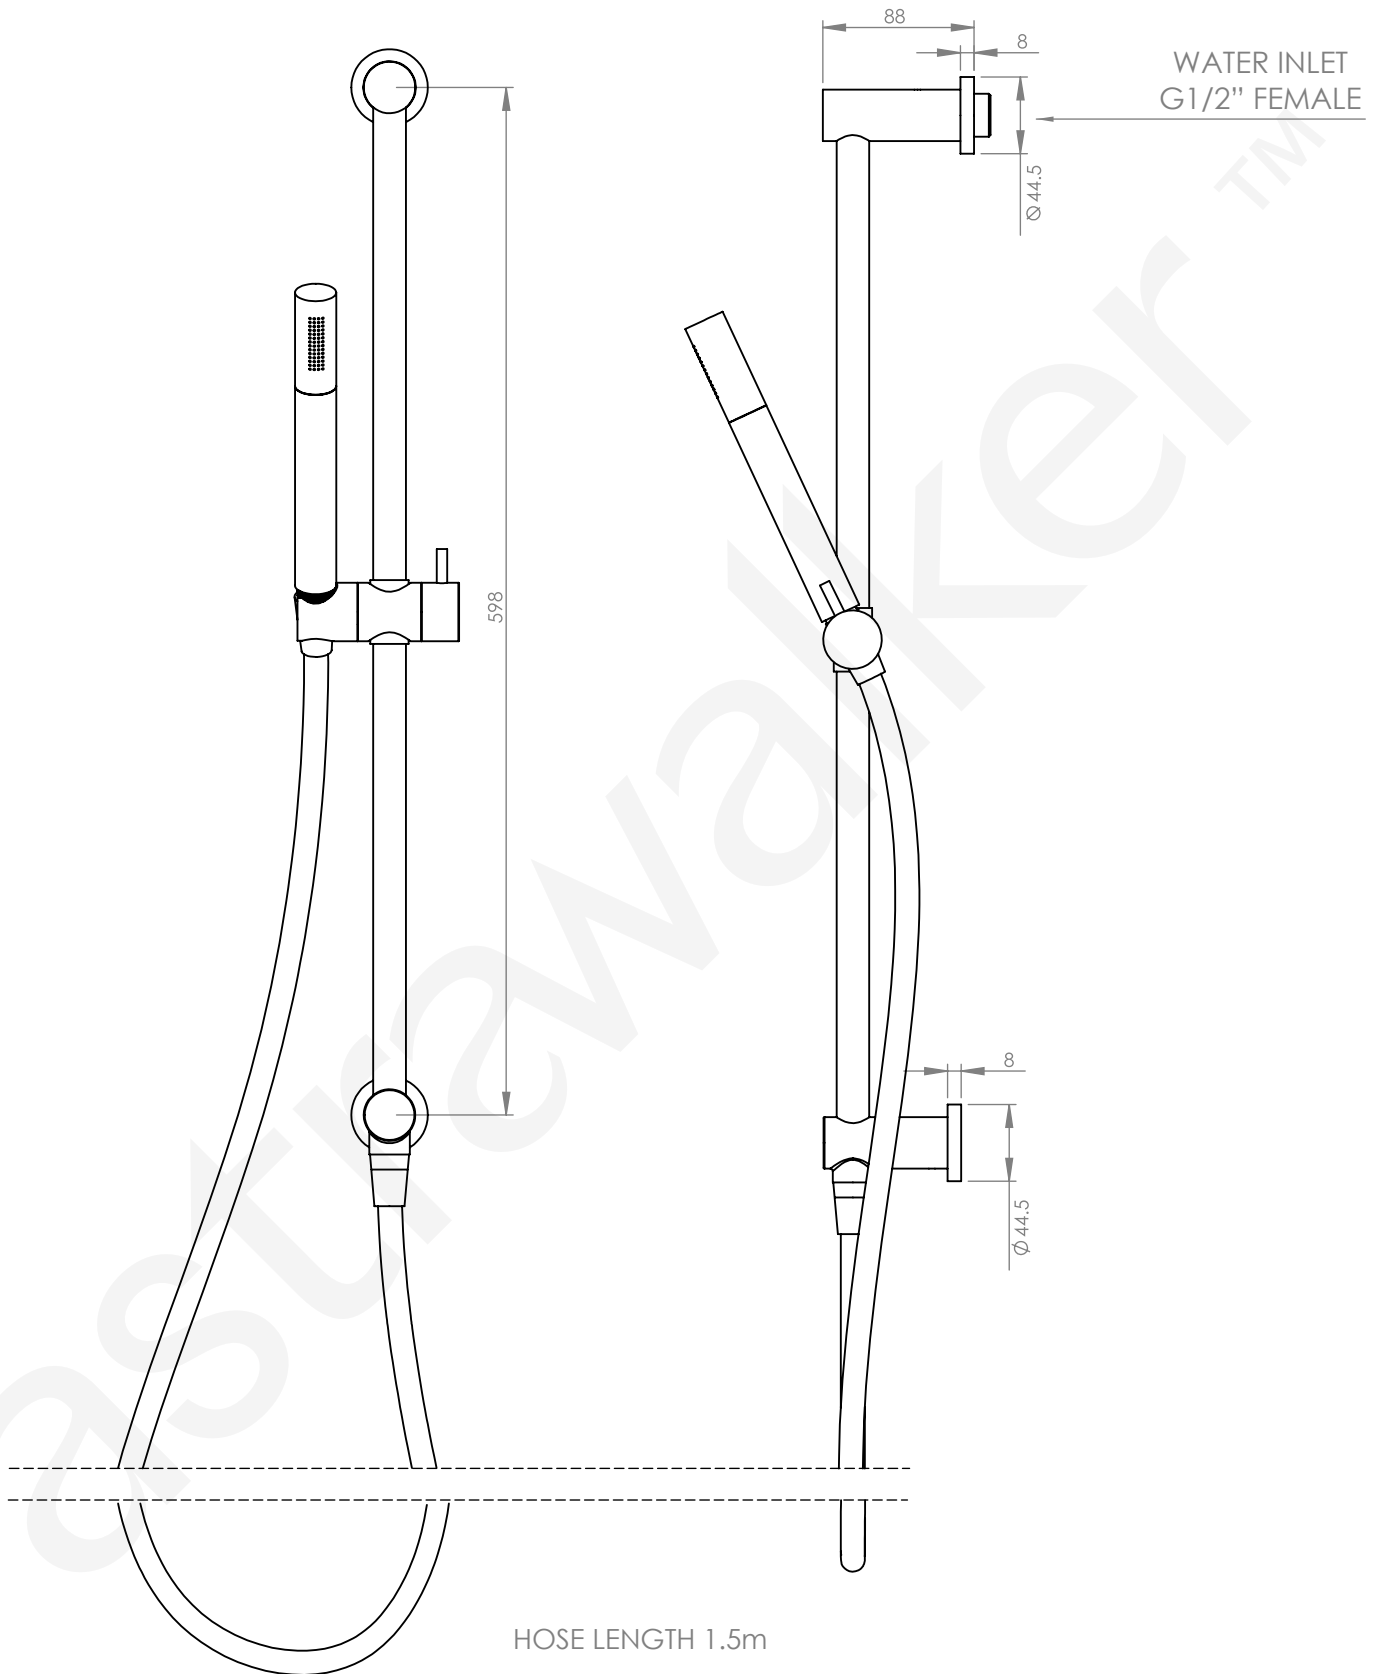

A69.43.V3

SLIDER BAR SHOWER SET

3 STAR/9Lpm WELS RATING

A69.43.V3

SLIDER BAR SHOWER SET

3 STAR/9Lpm WELS RATING

HOSE LENGTH 1.5m