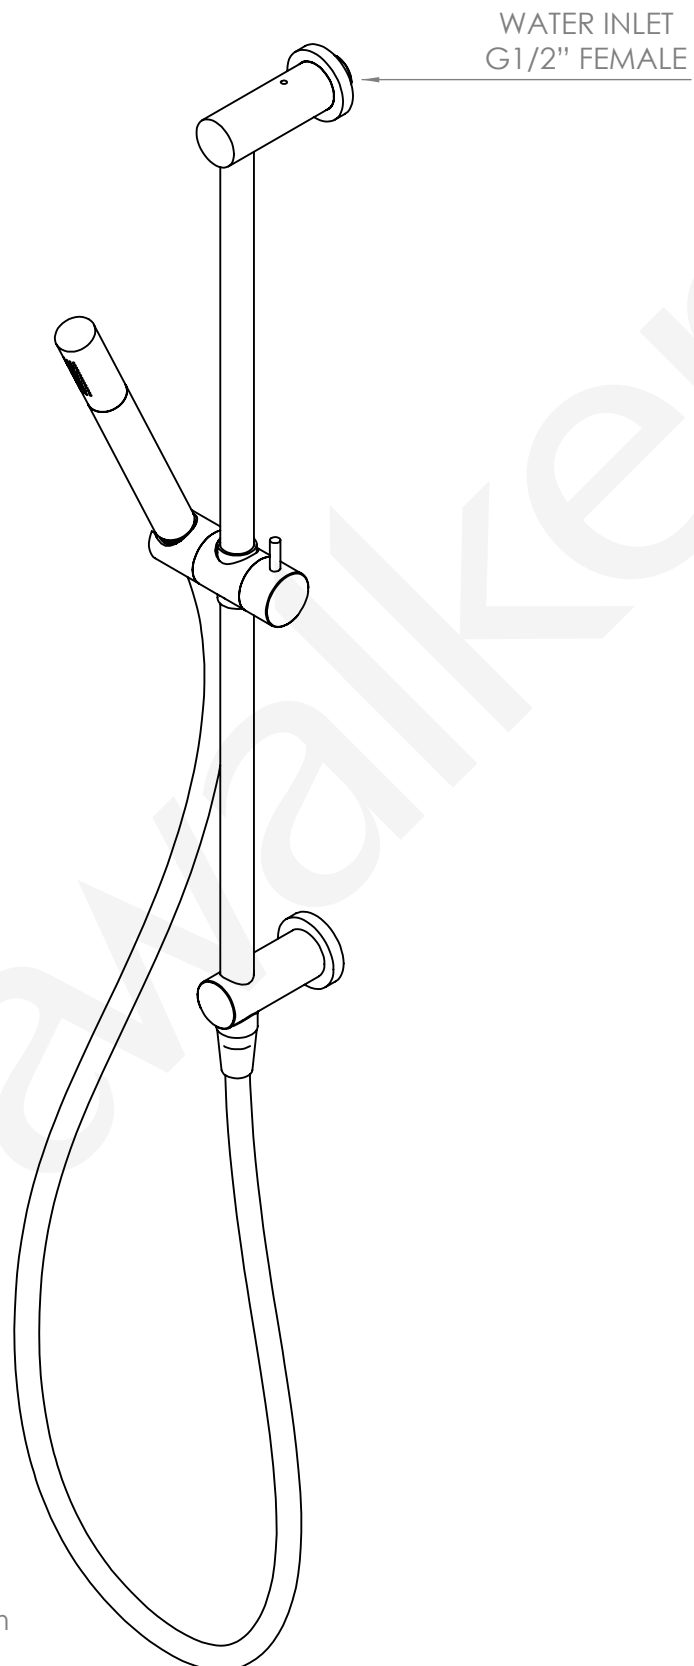

A69.43.V3

SLIDER BAR SHOWER SET

3 STAR/9Lpm WELS RATING

A69.43.V3

SLIDER BAR SHOWER SET

3 STAR/9Lpm WELS RATING

HOSE LENGTH 1.5m