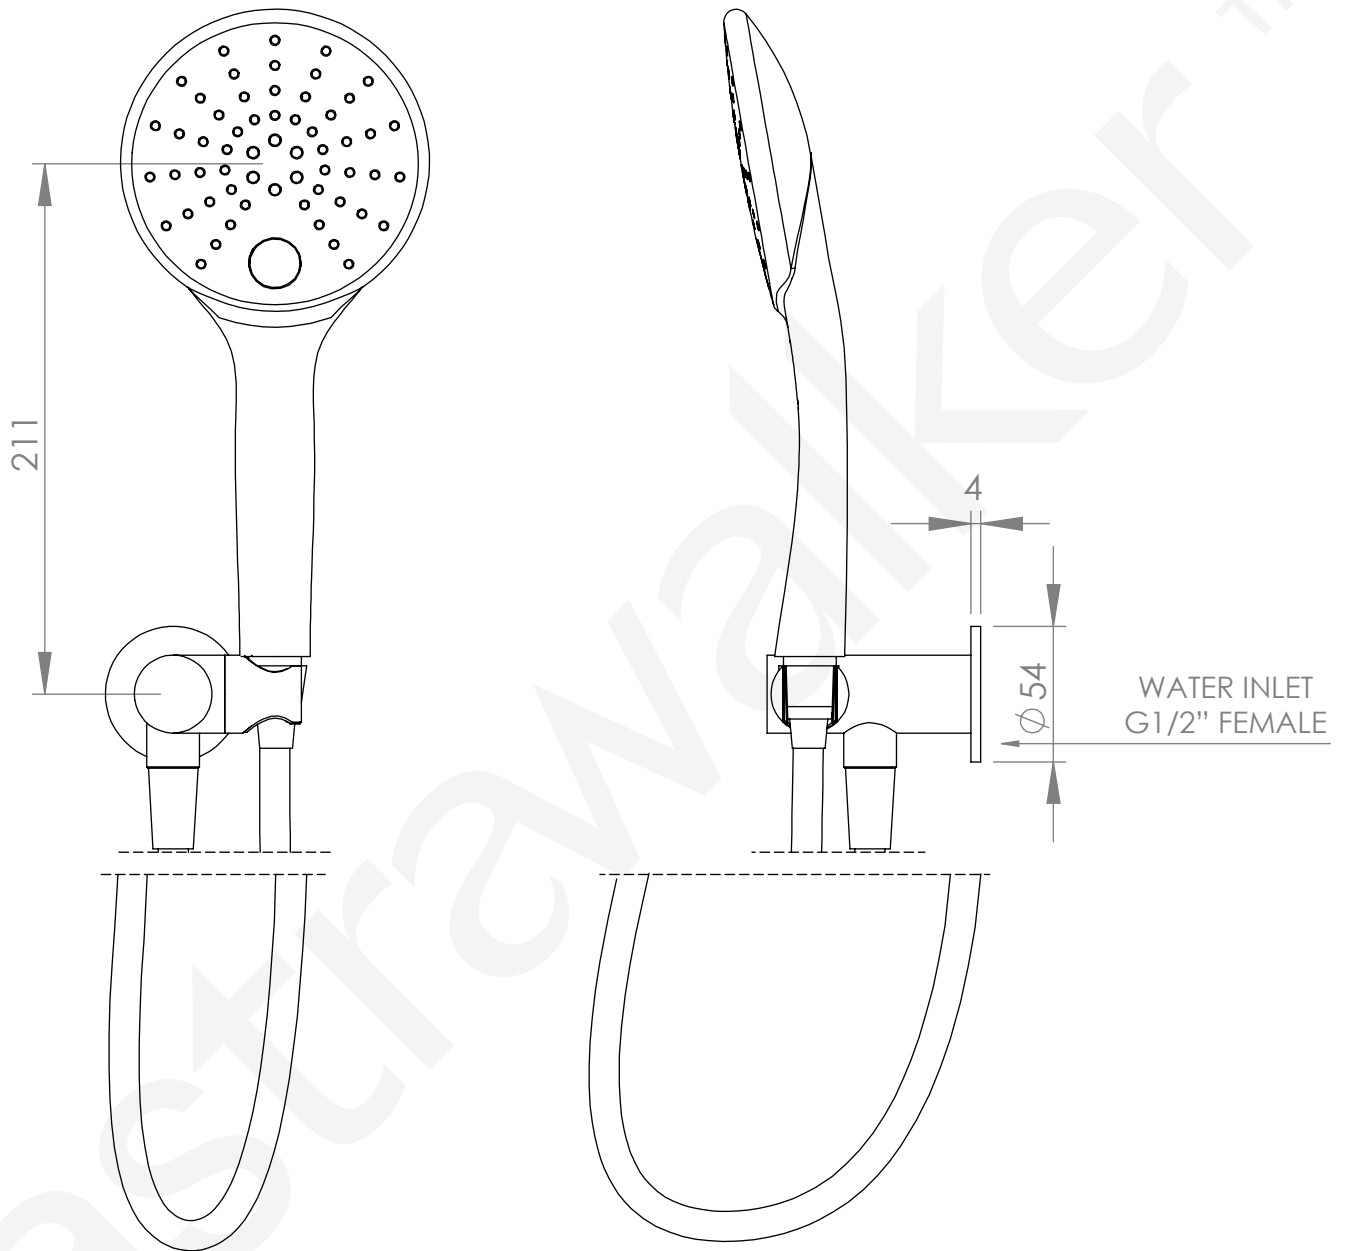

**A69.42.V8**

**MULTI-FUNCTION HAND SHOWER**

3 STAR/9Lpm WELS RATING

HOSE LENGTH 1.5m