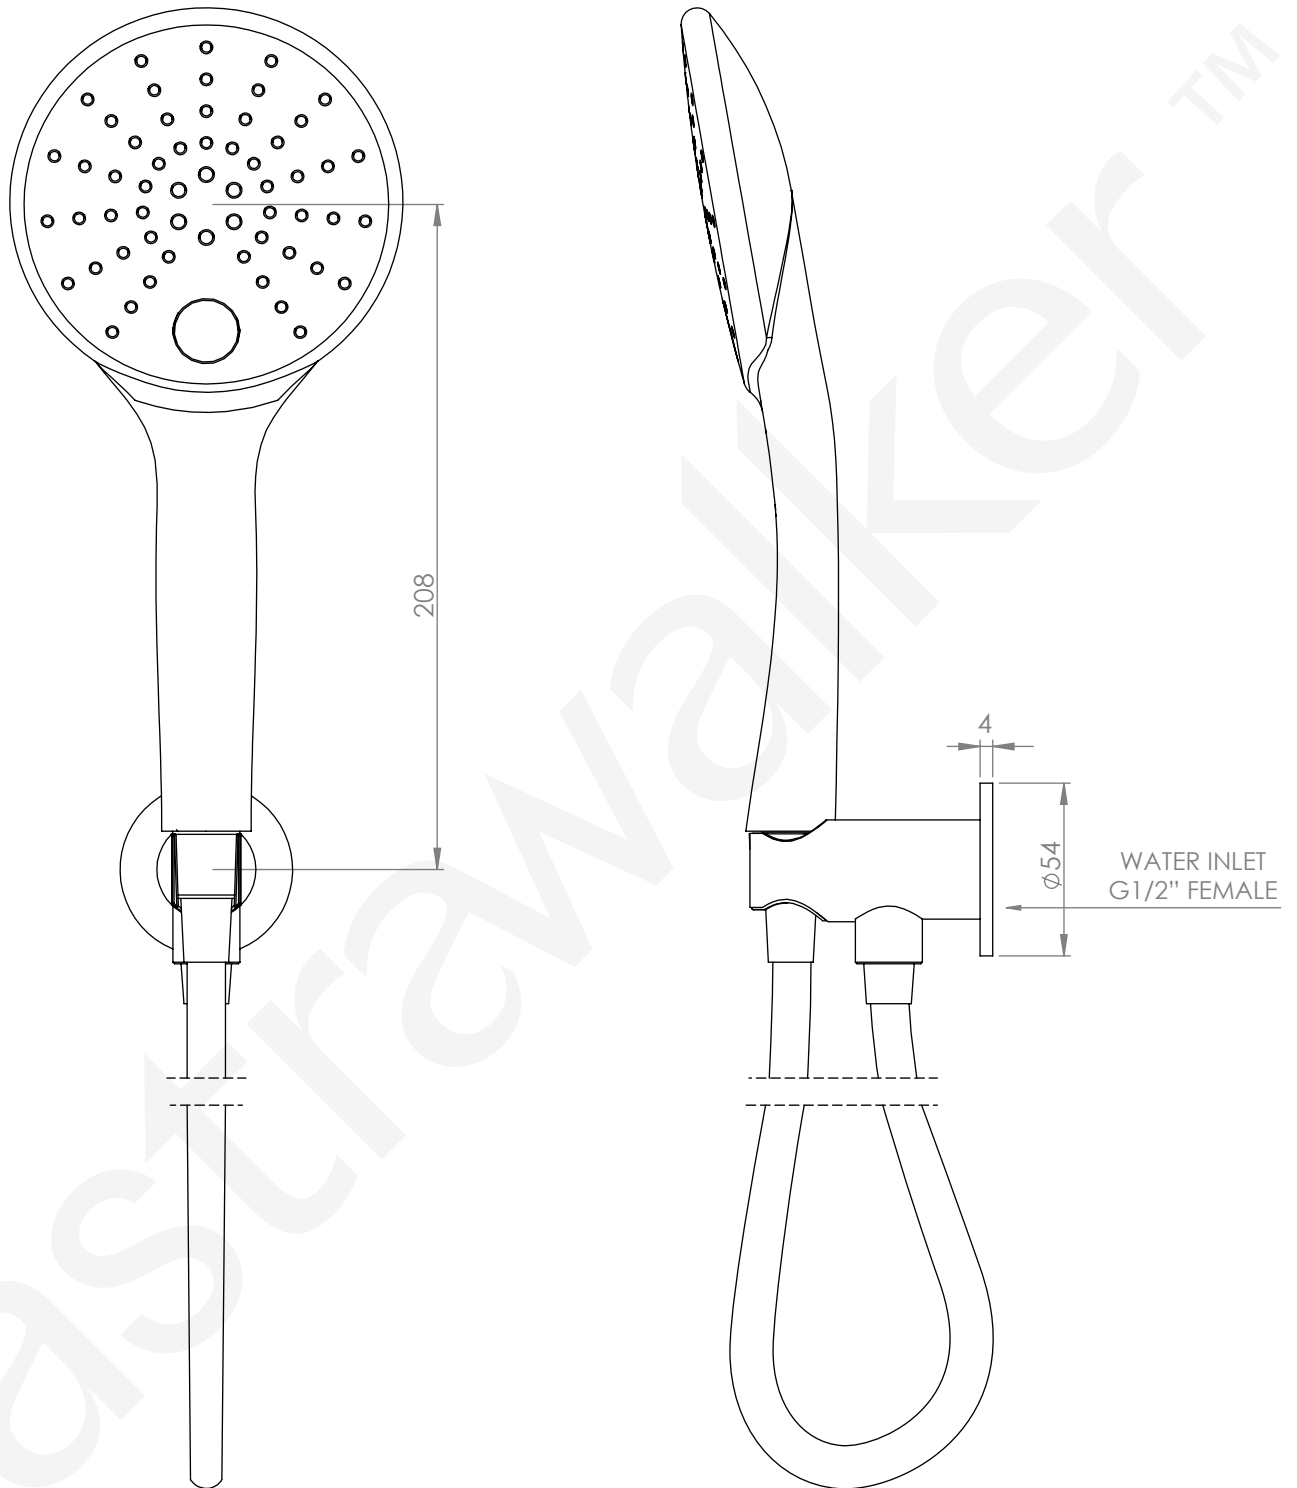

**A69.42.V6**

**MULTI-FUNCTION HAND SHOWER**

3 STAR/9Lpm WELS RATING

HOSE LENGTH 1.5m