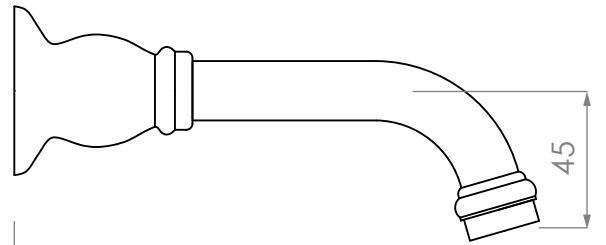

### WALL SET

[Available with flow control, add **.FC** to end of code - 5 STAR/6Lpm WELS RATING]

STANDARD WITH METAL CROSS HANDLE  
OTHER LEVER HANDLE OPTIONS

**.ML** METAL LEVER

**.PL** WHITE PORCELAIN  
**.BL** BLACK PORCELAIN  
**.CK** CRACKLE PORCELAIN

**.CL** SWAROVSKI CRYSTAL

**.CC** CRYSTAL CROSS

Ø54

Ø60

160

45