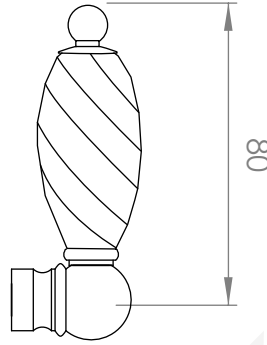

### WALL SET

[Available with flow control, add **.FC** to end of code - 5 STAR/6Lpm WELS RATING]

STANDARD WITH METAL CROSS HANDLE  
OTHER LEVER HANDLE OPTIONS

**.ML** METAL LEVER

**.PL** WHITE PORCELAIN  
**.BL** BLACK PORCELAIN  
**.CK** CRACKLE PORCELAIN

**.CL** SWAROVSKI CRYSTAL

**.CC** CRYSTAL CROSS

Ø54

Ø60

160

45