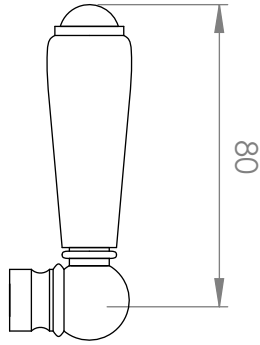

### WALL SET

[Available with flow control, add **.FC** to end of code - 5 STAR/6Lpm WELS RATING]

STANDARD WITH METAL CROSS HANDLE  
OTHER LEVER HANDLE OPTIONS

**.ML** METAL LEVER

**.PL** WHITE PORCELAIN  
**.BL** BLACK PORCELAIN  
**.CK** CRACKLE PORCELAIN

**.CL** SWAROVSKI CRYSTAL

**.CC** CRYSTAL CROSS

Ø54

Ø60

160

45