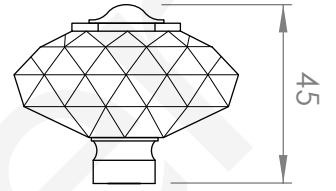

### WALL SET

[Available with flow control, add **.FC** to end of code - 5 STAR/6Lpm WELS RATING]

STANDARD WITH METAL CROSS HANDLE  
OTHER LEVER HANDLE OPTIONS

**.ML** METAL LEVER

**.PL** WHITE PORCELAIN  
**.BL** BLACK PORCELAIN  
**.CK** CRACKLE PORCELAIN

**.CL** SWAROVSKI CRYSTAL

**.CC** CRYSTAL CROSS

Ø54

Ø60

160

45