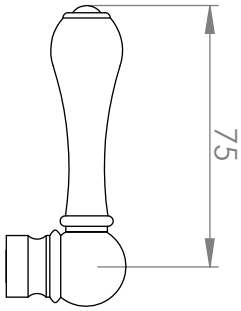

### WALL SET

[Available with flow control, add **.FC** to end of code - 5 STAR/6Lpm WELS RATING]

STANDARD WITH METAL CROSS HANDLE  
OTHER LEVER HANDLE OPTIONS

**.ML** METAL LEVER

**.PL** WHITE PORCELAIN  
**.BL** BLACK PORCELAIN  
**.CK** CRACKLE PORCELAIN

**.CL** SWAROVSKI CRYSTAL

**.CC** CRYSTAL CROSS

Ø54

Ø60

160

45