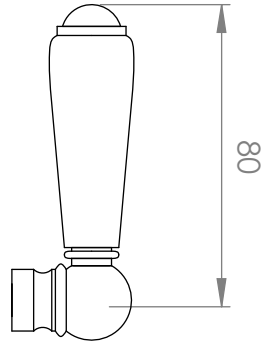

A51.03.V2

BASIN MIXER

5 STAR/6Lpm WELS RATING

LEVER HANDLE OPTIONS

STANDARD WITH
METAL HANDLE

.PL WHITE PORCELAIN
.BL BLACK PORCELAIN
.CK CRACKLE PORCELAIN

.CL SWAROVSKI CRYSTAL