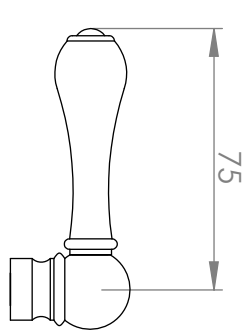

A51.03.V2

BASIN MIXER

5 STAR/6Lpm WELS RATING

LEVER HANDLE OPTIONS

STANDARD WITH
METAL HANDLE

.PL WHITE PORCELAIN
.BL BLACK PORCELAIN
.CK CRACKLE PORCELAIN

.CL SWAROVSKI CRYSTAL