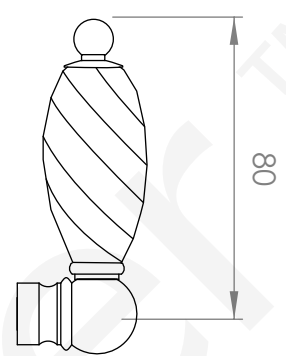

A51.03.V2

BASIN MIXER

5 STAR/6Lpm WELS RATING

LEVER HANDLE OPTIONS

STANDARD WITH
METAL HANDLE

.PL WHITE PORCELAIN
.BL BLACK PORCELAIN
.CK CRACKLE PORCELAIN

.CL SWAROVSKI CRYSTAL