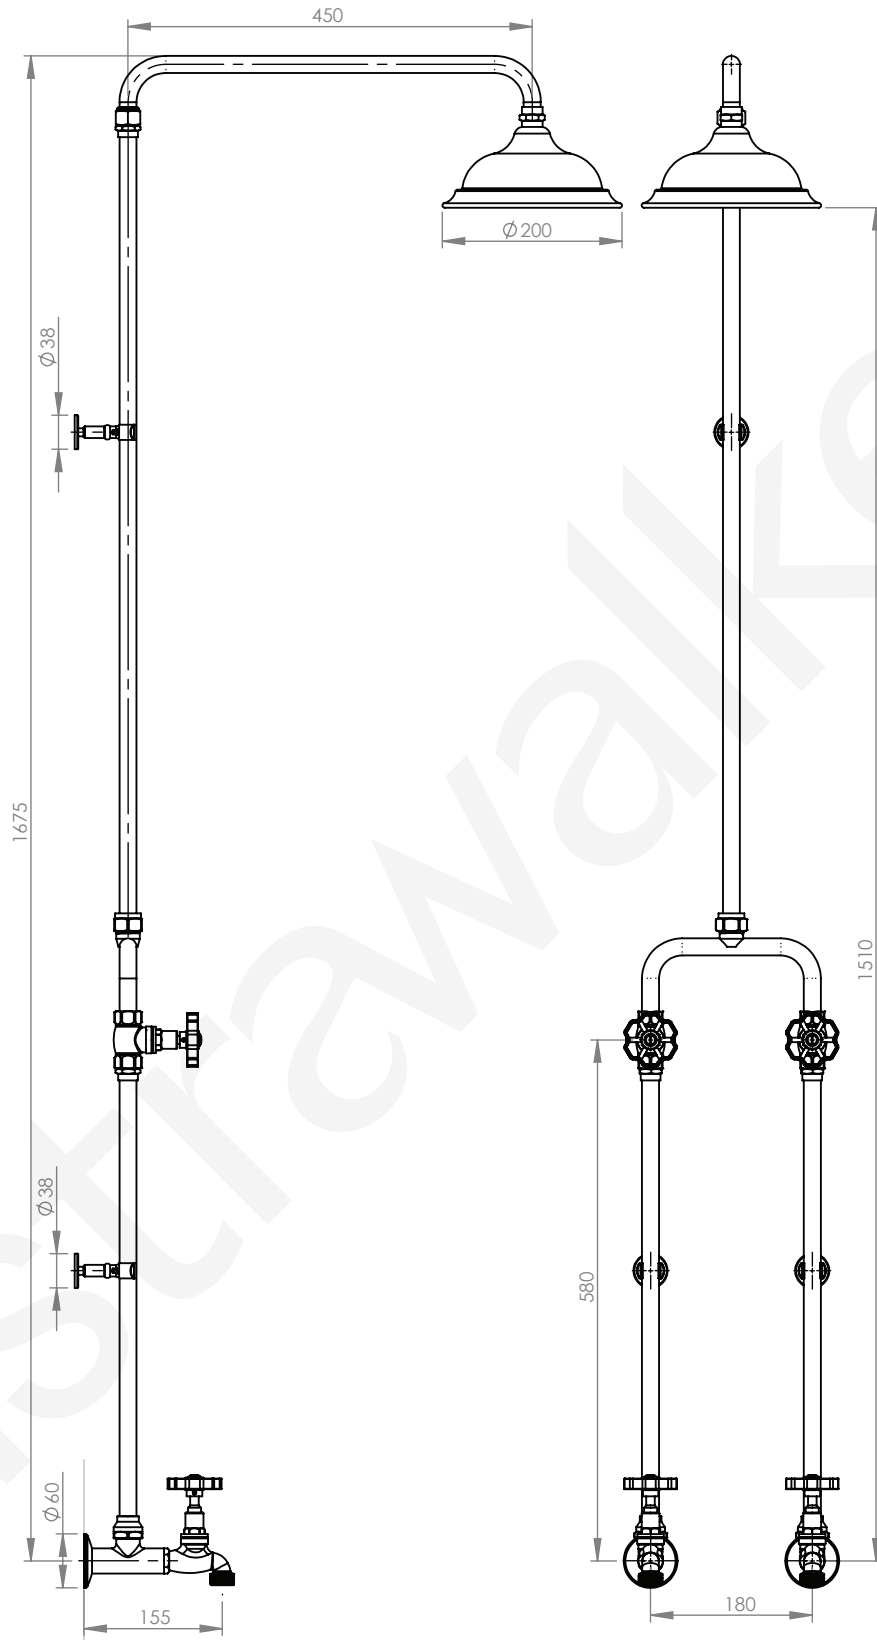

A11.17

SHOWER & BATH SET
3 STAR/9Lpm WELS RATING]

A11.17

SHOWER & BATH SET
3 STAR/9Lpm WELS RATING]