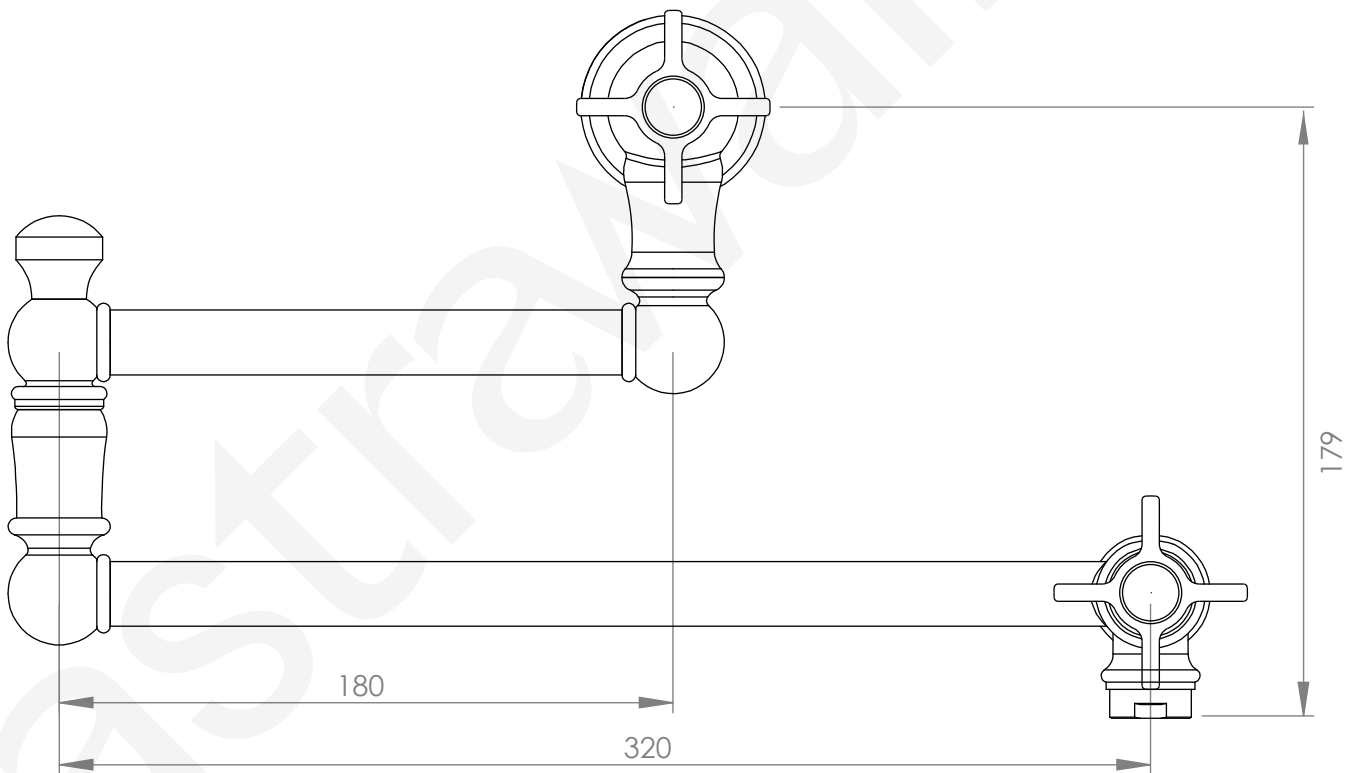

A50.26
POT FILLER

LEVER HANDLE OPTIONS

STANDARD WITH
METAL HANDLE

.PL WHITE PORCELAIN
.BL BLACK PORCELAIN
.CK CRACKLE PORCELAIN

.CL SWAROVSKI CRYSTAL

NOTE: 500mm OVERALL REACH FROM WALL