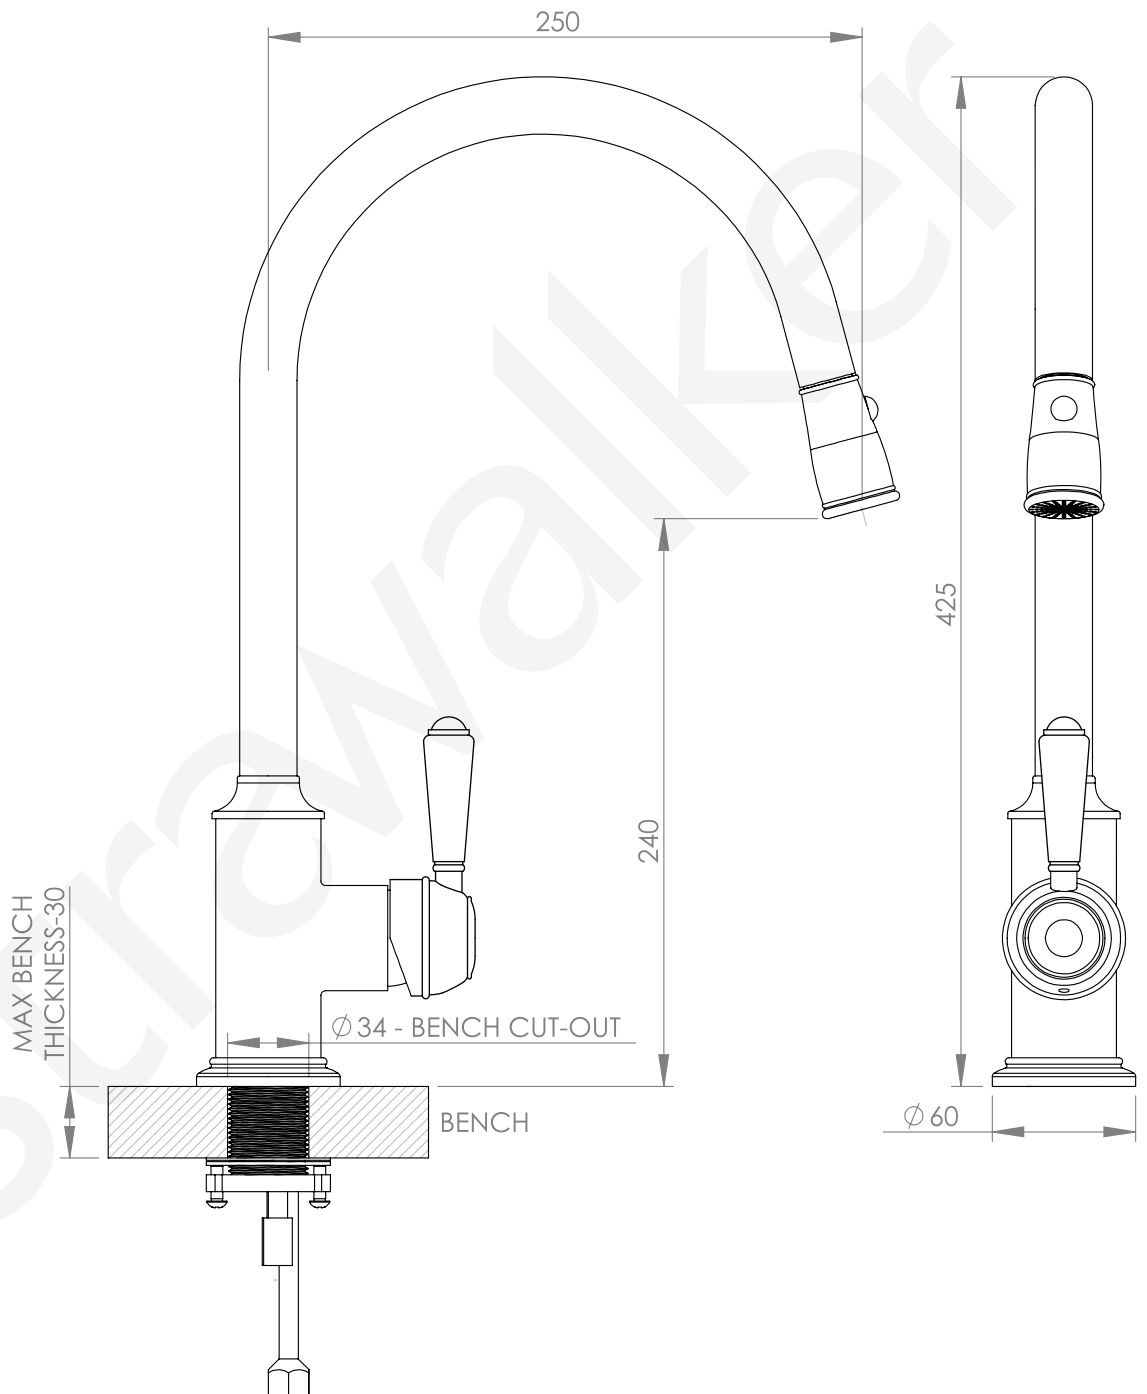

### LEVER HANDLE OPTIONS

STANDARD WITH METAL HANDLE

**.PL** WHITE PORCELAIN  
**.BL** BLACK PORCELAIN  
**.CK** CRACKLE PORCELAIN

**.CL** SWAROVSKI CRYSTAL

## A50.08.V8

SINK MIXER WITH PULL OUT DUAL SPRAY

6 STAR/3.5Lpm WELS RATING