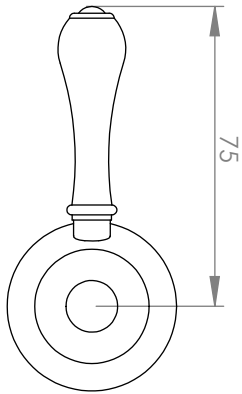

## A50.08.V8

SINK MIXER WITH PULL OUT DUAL SPRAY

6 STAR/3.5Lpm WELS RATING

### LEVER HANDLE OPTIONS

STANDARD WITH METAL HANDLE

**.PL** WHITE PORCELAIN  
**.BL** BLACK PORCELAIN  
**.CK** CRACKLE PORCELAIN

**.CL** SWAROVSKI CRYSTAL