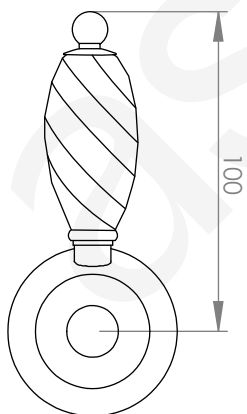

## A50.08.V8

SINK MIXER WITH PULL OUT DUAL SPRAY

6 STAR/3.5Lpm WELS RATING

### LEVER HANDLE OPTIONS

STANDARD WITH METAL HANDLE

**.PL** WHITE PORCELAIN  
**.BL** BLACK PORCELAIN  
**.CK** CRACKLE PORCELAIN

**.CL** SWAROVSKI CRYSTAL