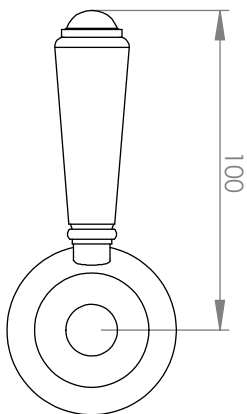

## A50.08.V8

SINK MIXER WITH PULL OUT DUAL SPRAY

6 STAR/3.5Lpm WELS RATING

### LEVER HANDLE OPTIONS

STANDARD WITH METAL HANDLE

**.PL** WHITE PORCELAIN  
**.BL** BLACK PORCELAIN  
**.CK** CRACKLE PORCELAIN

**.CL** SWAROVSKI CRYSTAL