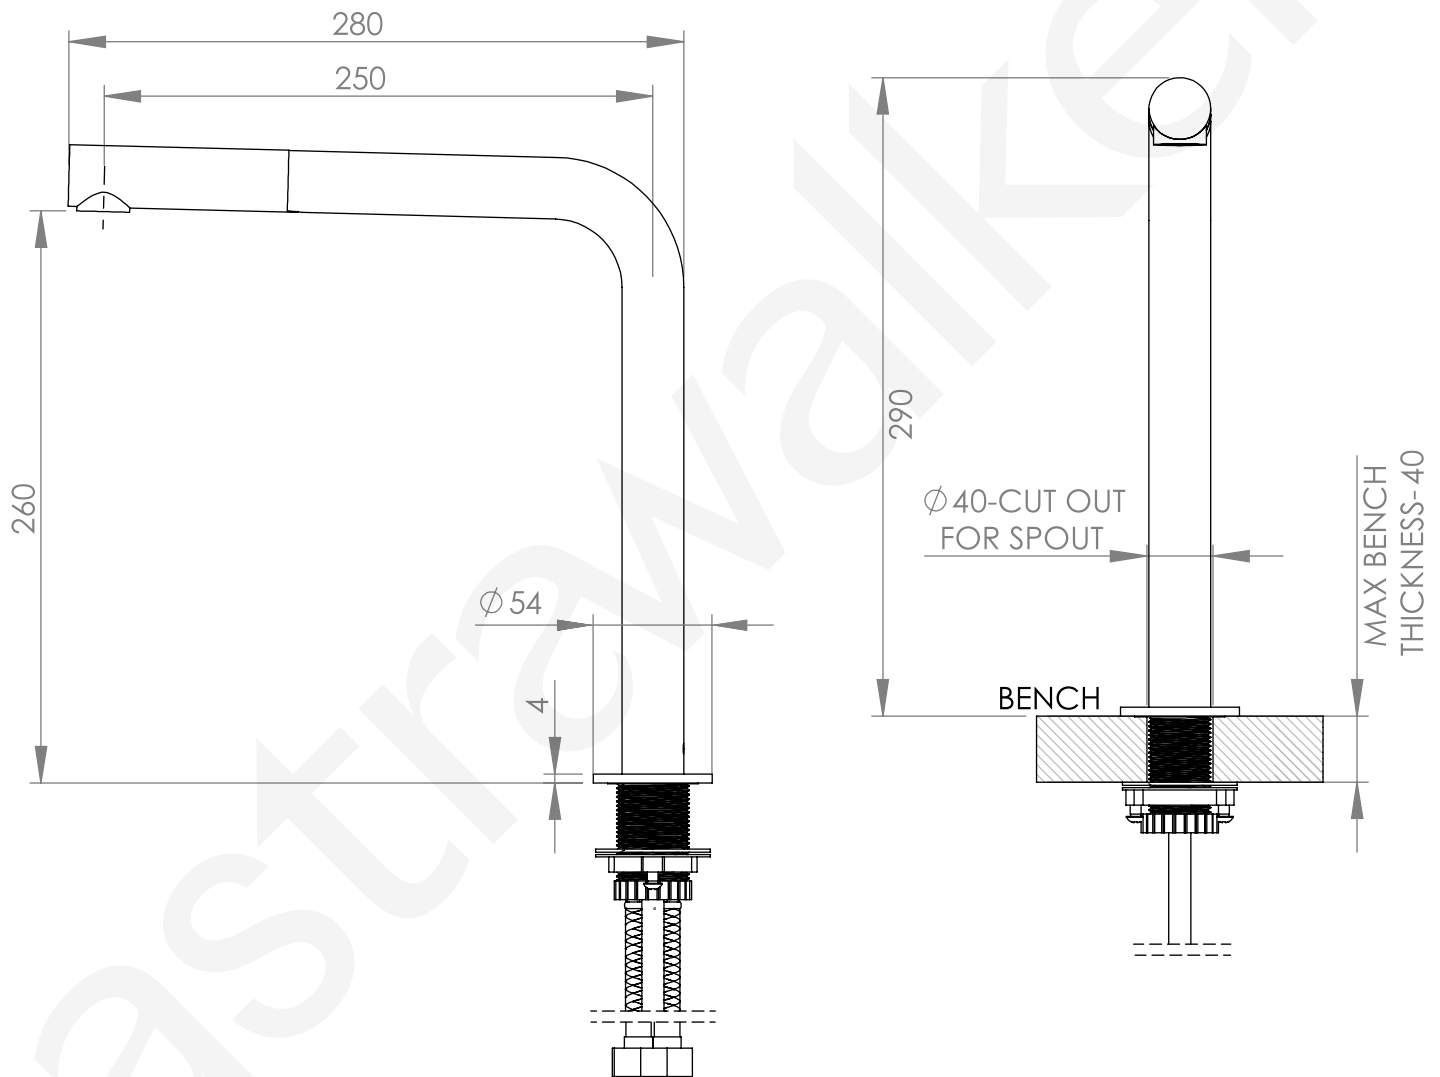

A81.08.V9.S

KITCHEN PULL-OUT SPOUT ONLY

6 STAR/3.5Lpm WELS RATING

PULL-OUT HOSE
LENGTH 1.5m