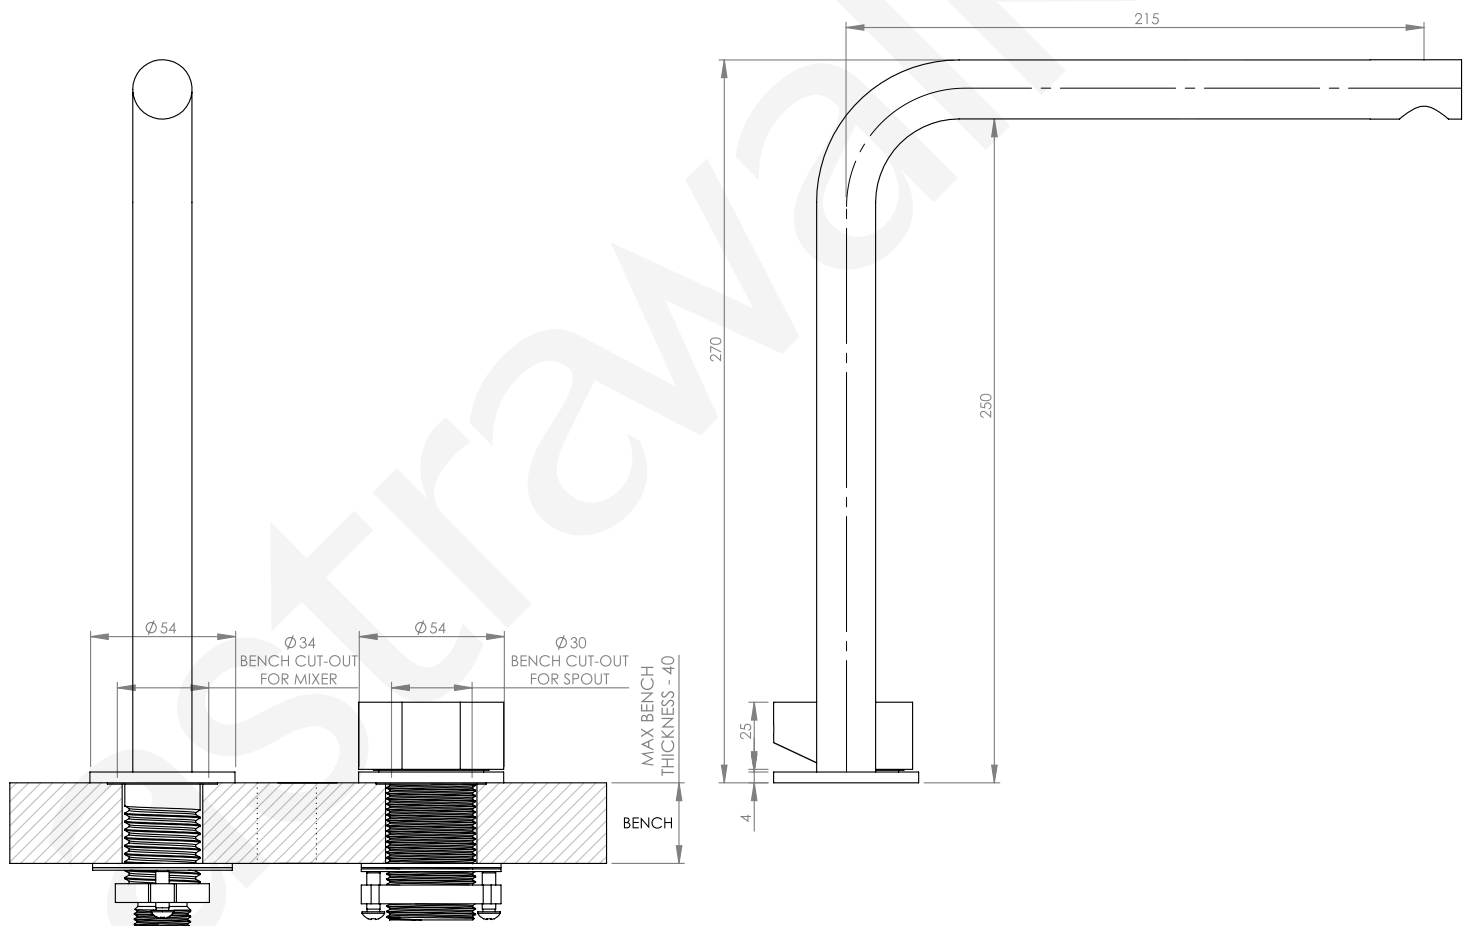

A81.07.V6

HOB SET WITH VOLUME CONTROL MIXER

[AVAILABLE WITH FLOW CONTROL, ADD **.FC** TO END OF CODE - 6 STAR/3.5Lpm WELS RATING]

STANDARD WITH INDENT HANDLE
OTHER HANDLE OPTIONS

.V2 PIN HANDLE

.V5 KNURLED

.V6 REEDED

.V7 FLUTED

.V8 ROUND DIAL

G 1/2" MALE
SPOUT BASE