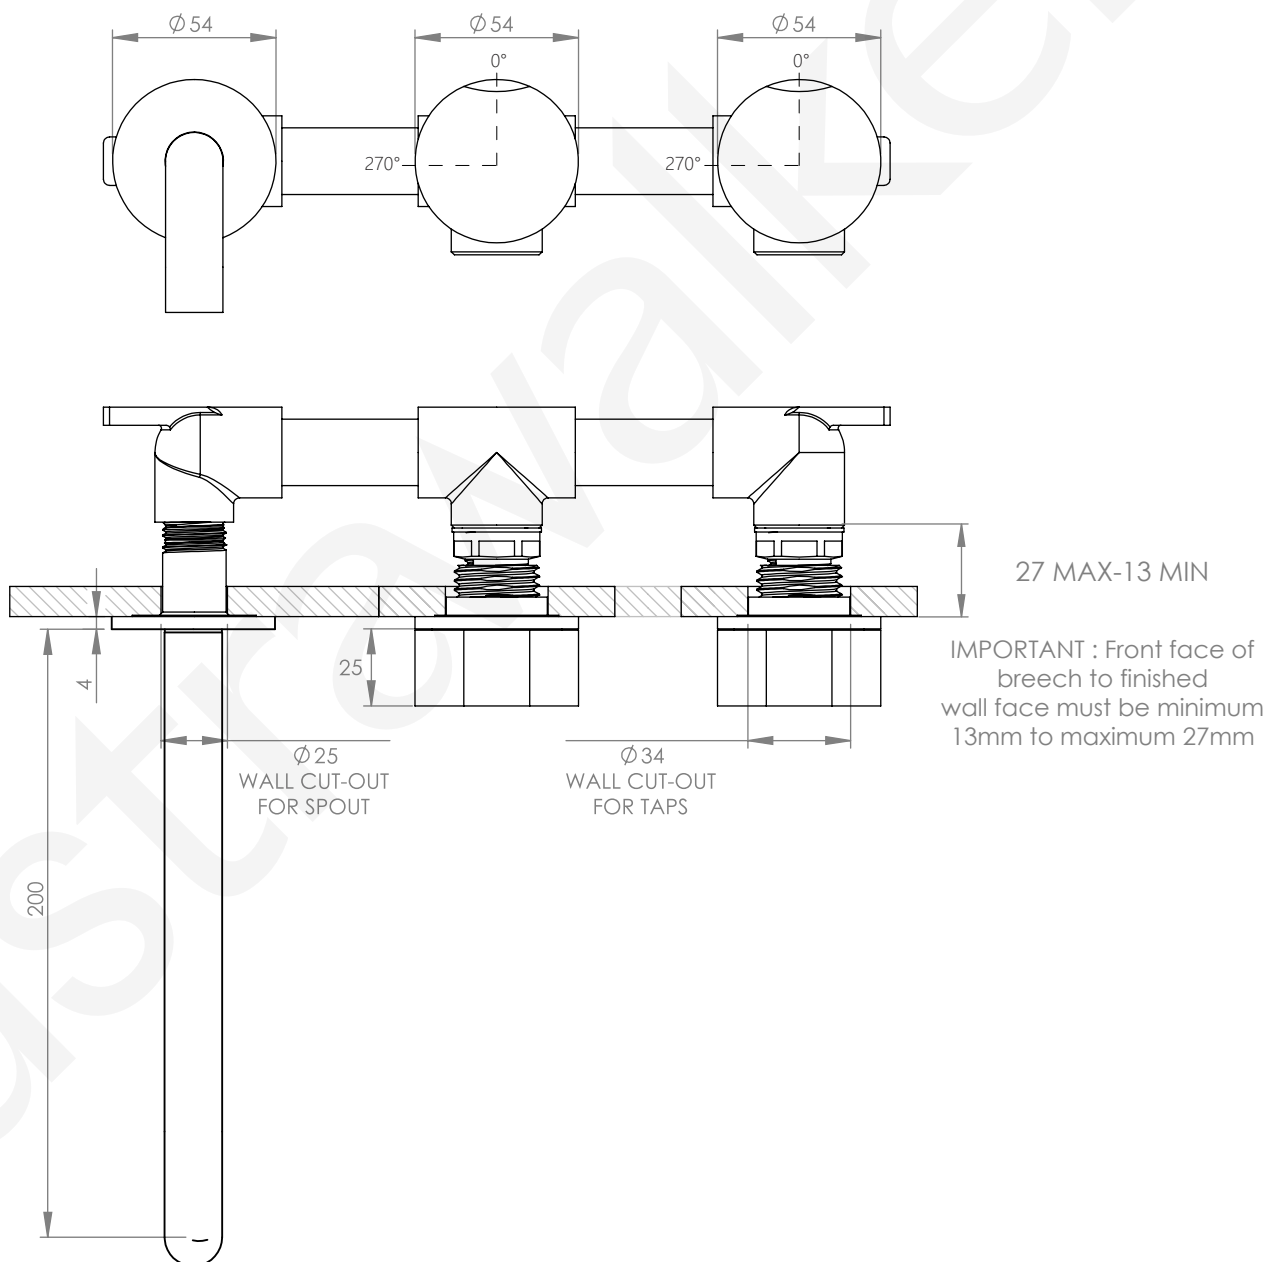

A81.06.O

OFFSET WALL SET

[AVAILABLE WITH FLOW CONTROL, ADD **.FC** TO END OF CODE - 6 STAR/3.5Lpm WELS RATING]

STANDARD WITH INDENT HANDLE
OTHER HANDLE OPTIONS

.V2 PIN HANDLE

.V3 WHITE CARRARA MARBLE
.V4 BLACK MARQUINA MARBLE

.V5 KNURLED

.V6 REEDED

.V7 FLUTED

.V8 ROUND DIAL

NOTE : Seat of Breach Body extensions are NOT recommended in conjunction with this Tapware. Failure to adhere will void warranty.