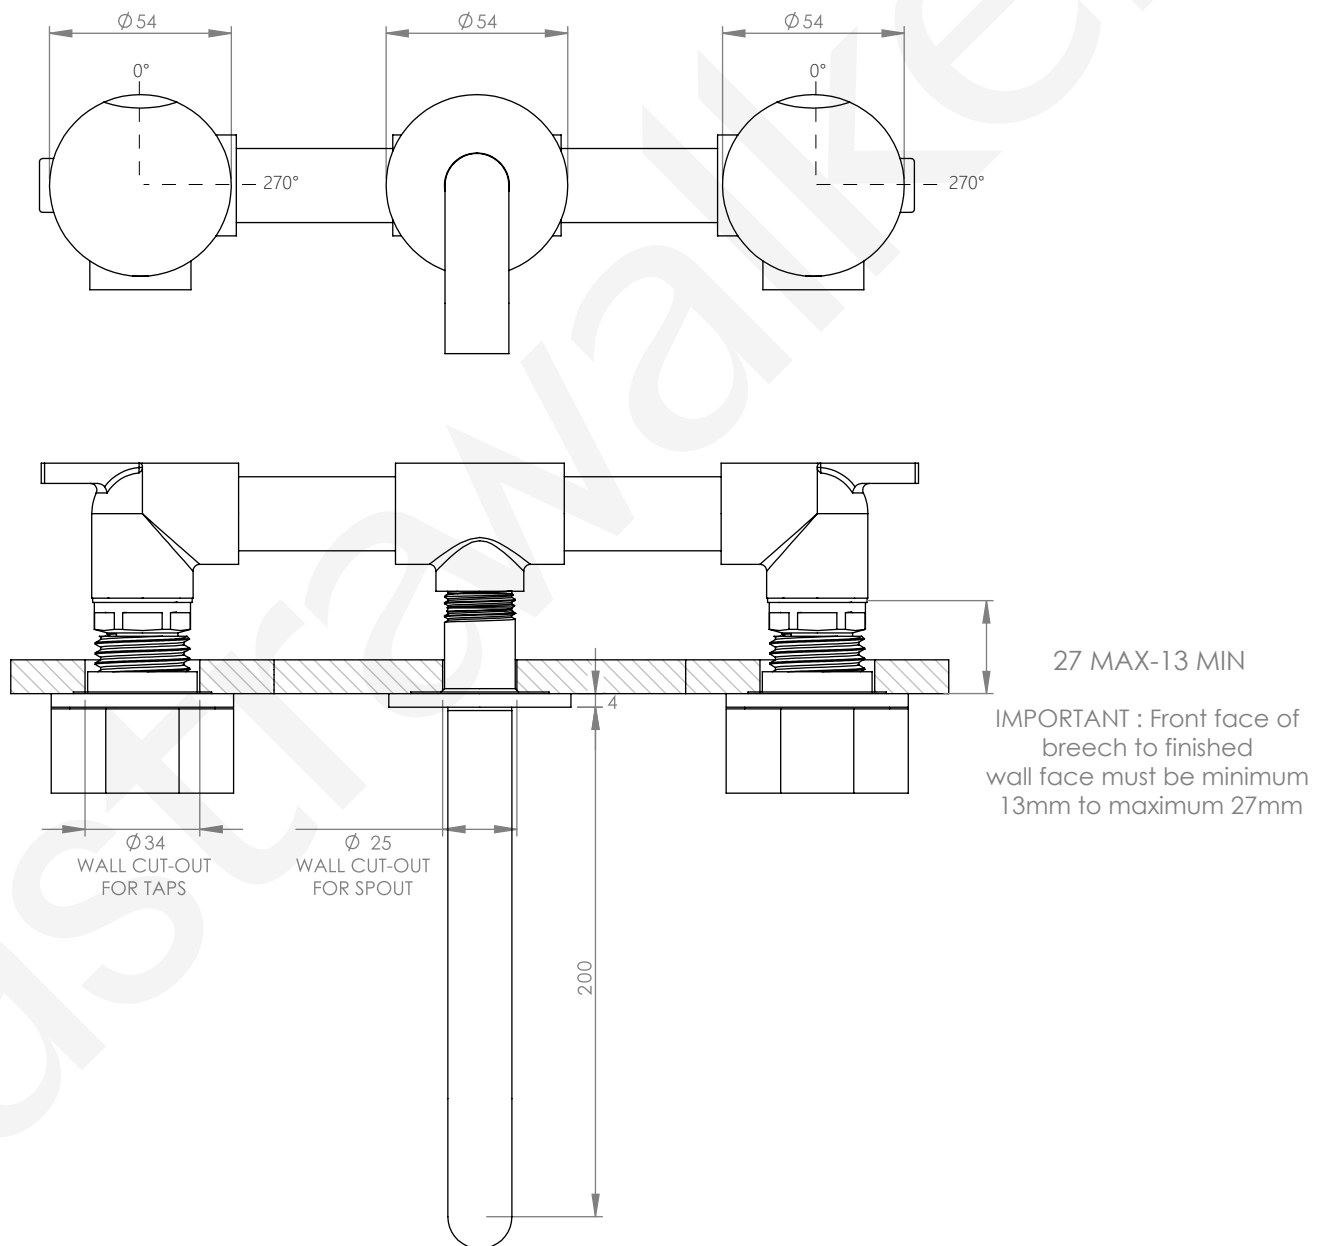

A81.06

WALL SET

[AVAILABLE WITH FLOW CONTROL, ADD **.FC** TO END OF CODE - 6 STAR/3.5Lpm WELS RATING]

STANDARD WITH INDENT HANDLE
OTHER HANDLE OPTIONS

.V2 PIN HANDLE

.V3 WHITE CARRARA MARBLE
.V4 BLACK MARQUINA MARBLE

.V5 KNURLED

.V6 REEDED

.V7 FLUTED

.V8 ROUND DIAL

NOTE : Seat of Breech Body extensions are NOT recommended in conjunction with this Tapware. Failure to adhere will void warranty.