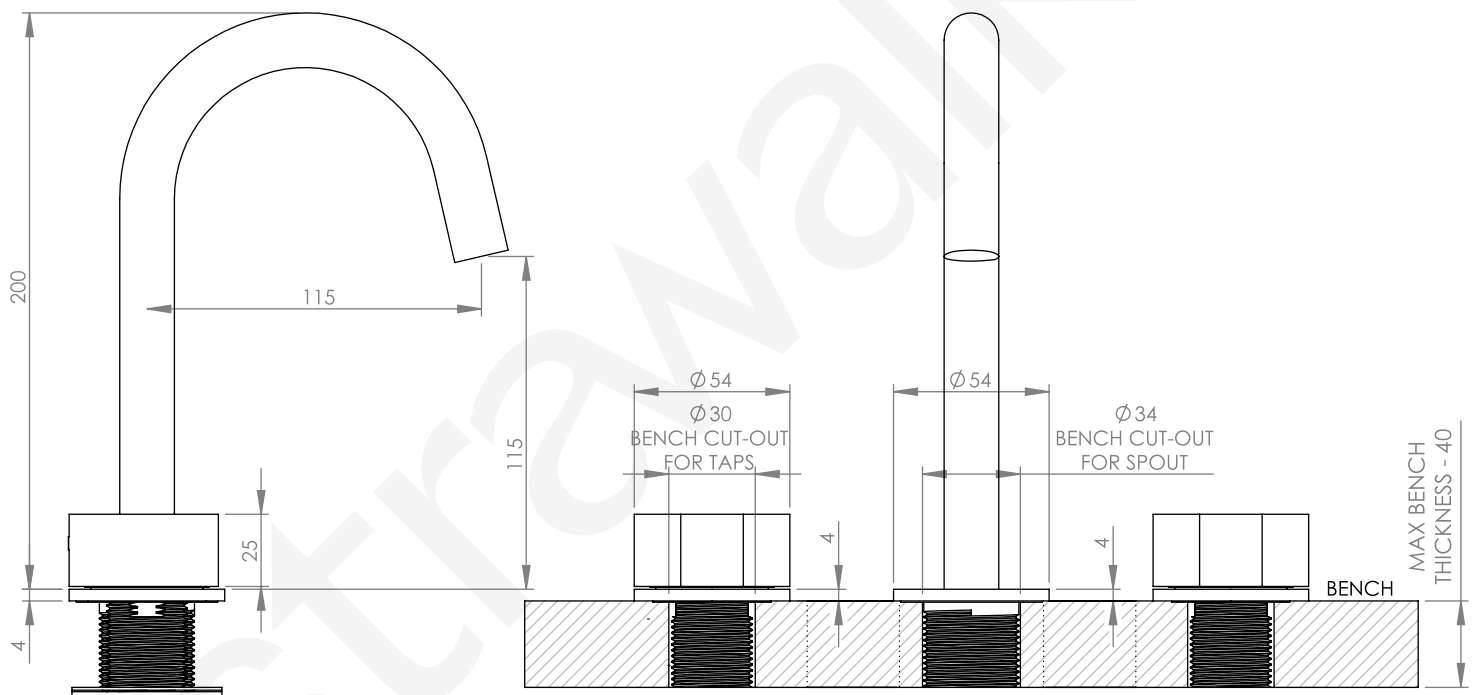

A81.00.69

BASIN SET

6 STAR/3.5Lpm WELS RATING

STANDARD WITH INDENT HANDLE
OTHER HANDLE OPTIONS

.V2 PIN HANDLE

.V3 WHITE CARRARA MARBLE
.V4 BLACK MARQUINA MARBLE

.V5 KNURLED

.V6 REEDED

.V7 FLUTED

.V8 ROUND DIAL

G 1/2" MALE
SPOUT BASE