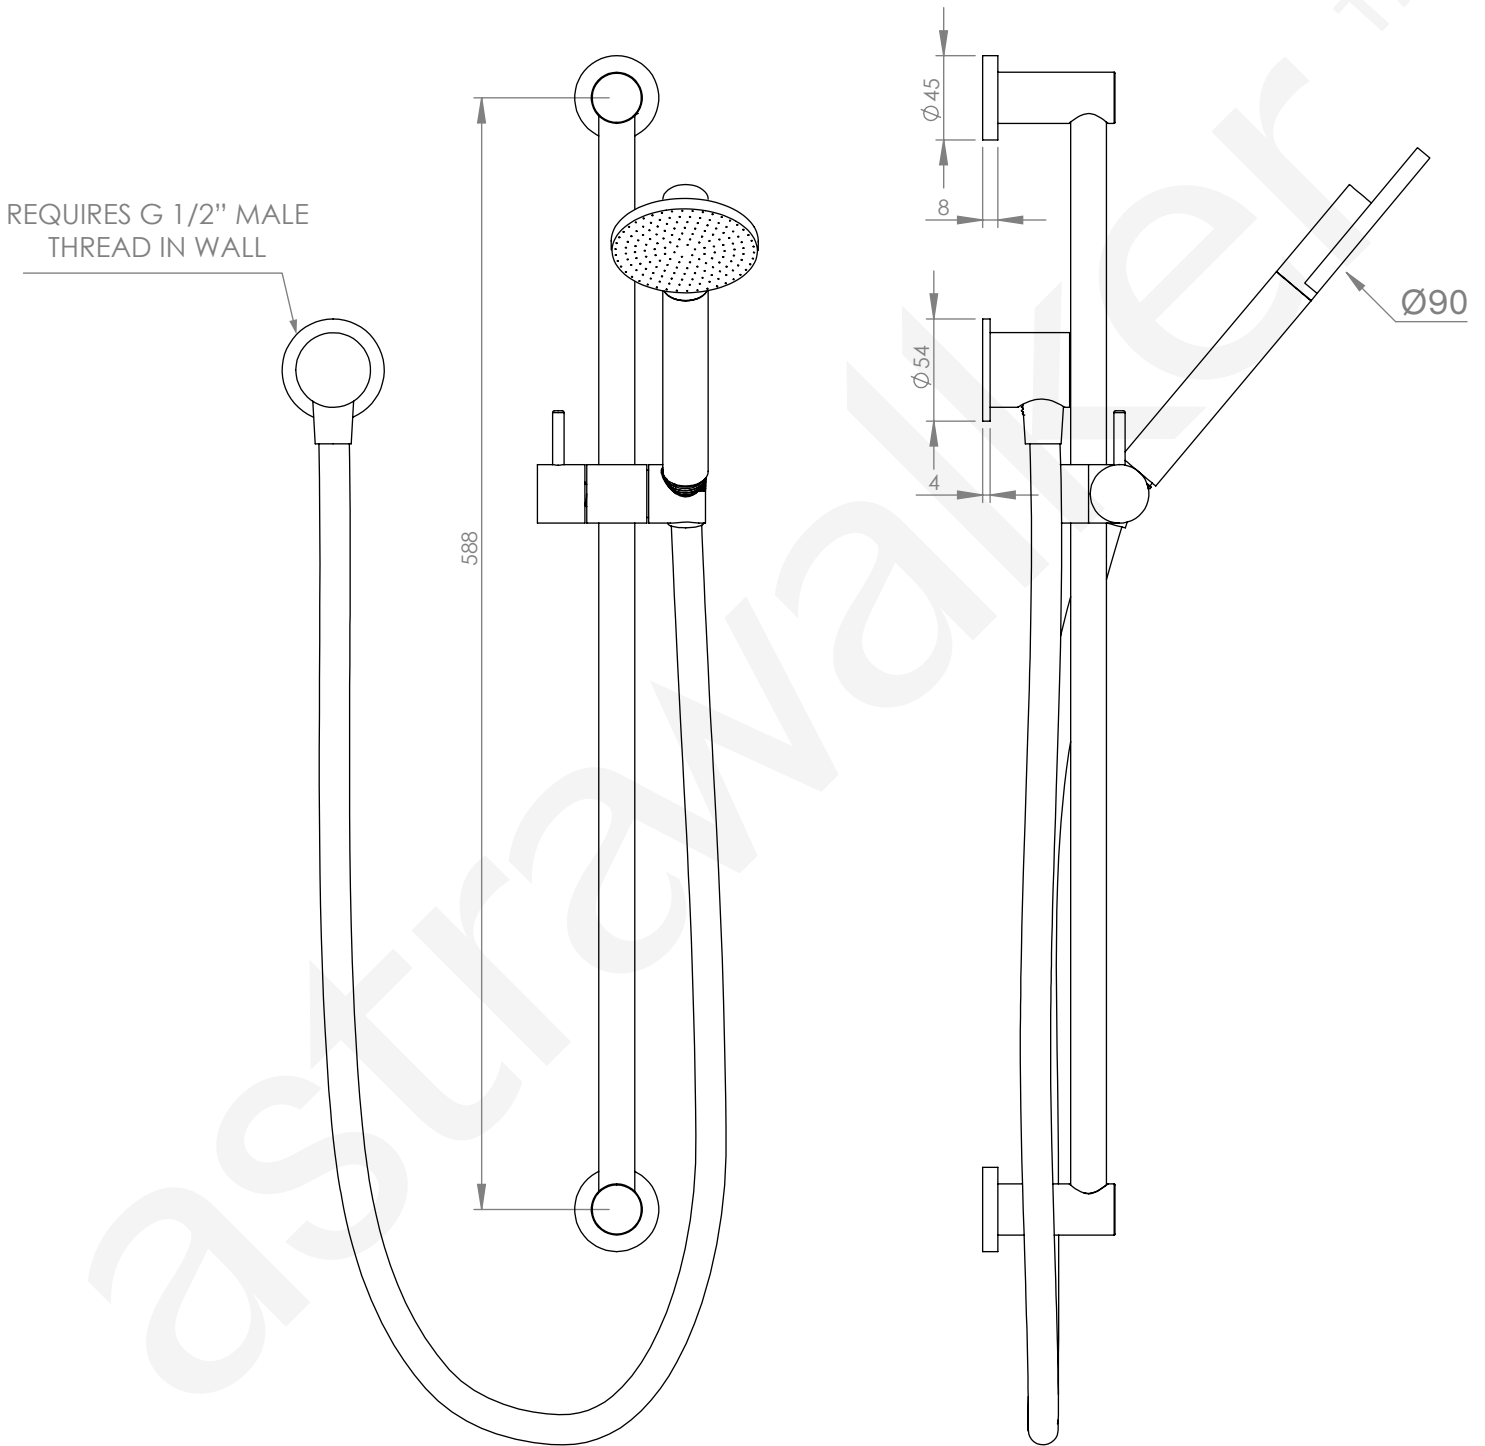

A69.43.V2.M

SLIDER BAR SHOWER SET

3 STAR/9Lpm WELS RATING

REQUIRES G 1/2" MALE
THREAD IN WALL

HOSE LENGTH 1.5m