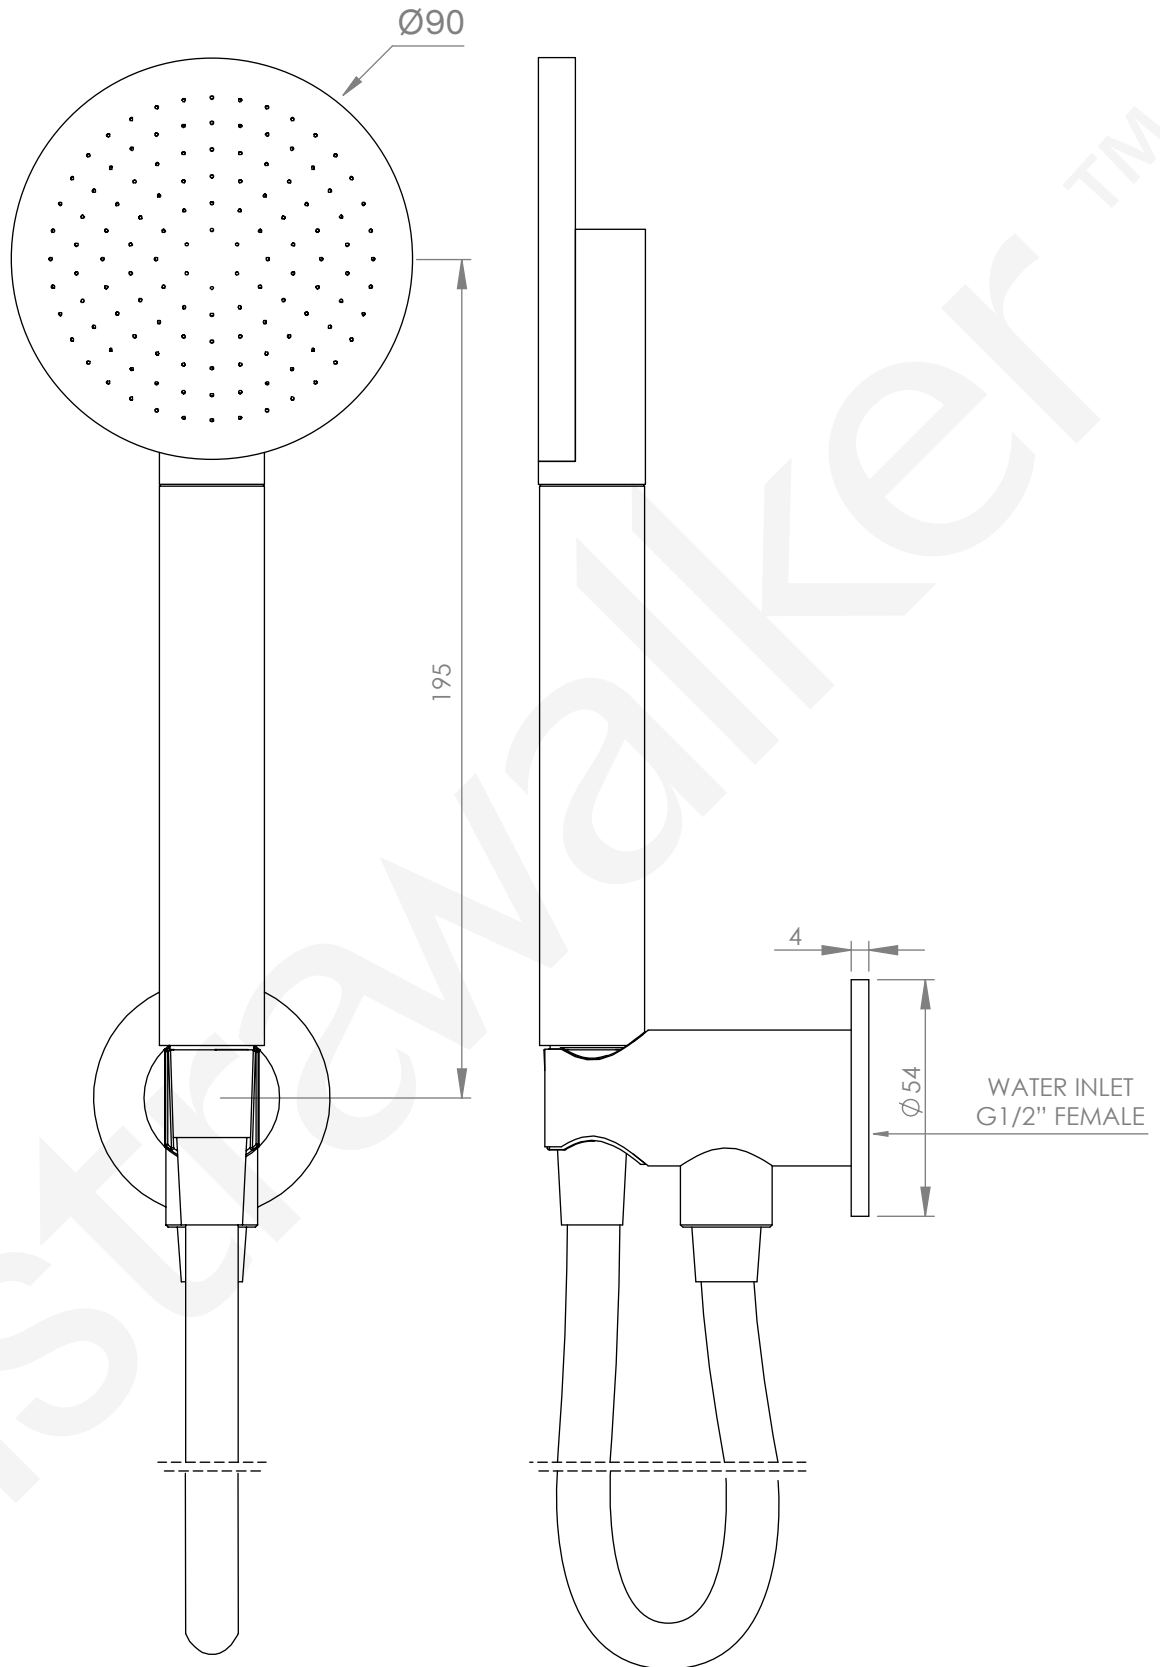

A69.42.V6.M

HAND SHOWER

3 STAR/9Lpm WELS RATING

HOSE LENGTH 1.5m