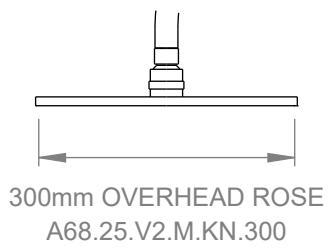

A68.25.V2.M.KN

SHOWER SET

3 STAR/9Lpm WELS RATING

STANDARD AS 200mm OVERHEAD ROSE
 AVAILABLE WITH:

HOSE LENGTH 1.5m