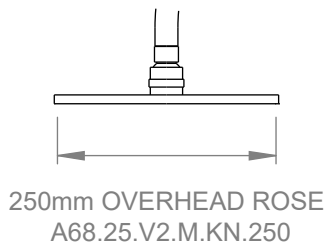

A68.25.V2.M.KN

SHOWER SET

3 STAR/9Lpm WELS RATING

STANDARD AS 200mm OVERHEAD ROSE
 AVAILABLE WITH:

HOSE LENGTH 1.5m