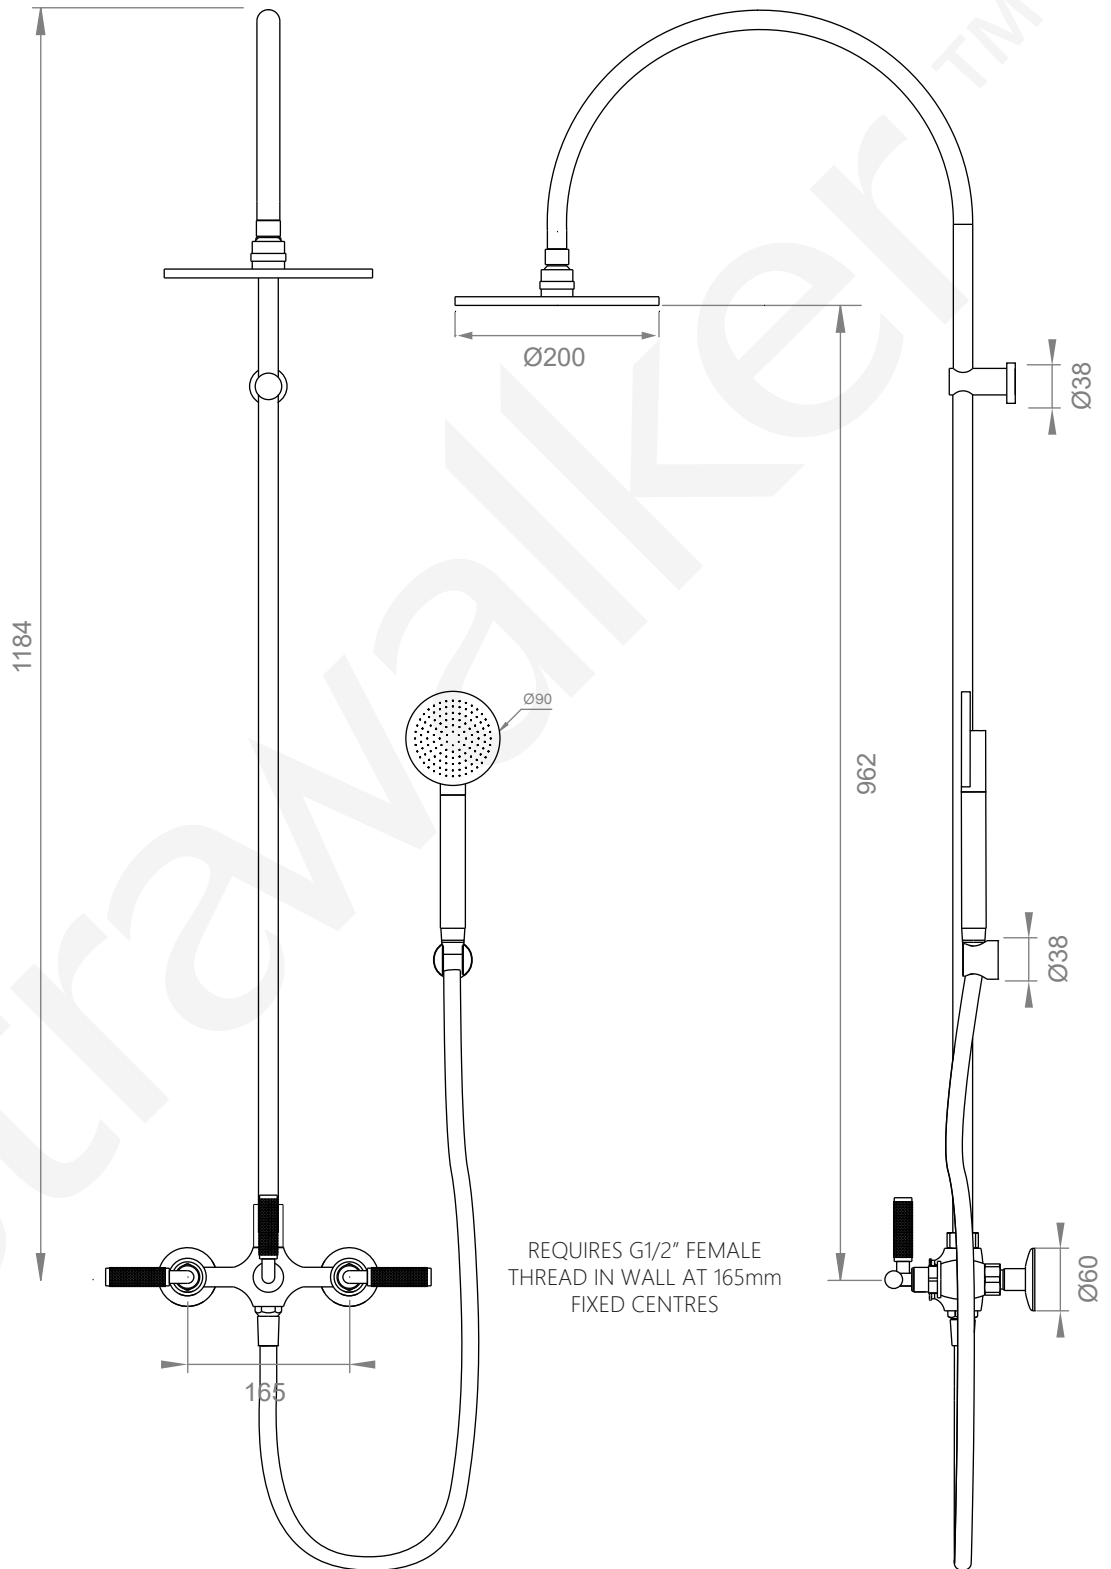

A68.25.V2.M.KN

SHOWER SET

3 STAR/9Lpm WELS RATING

STANDARD AS 200mm OVERHEAD ROSE
 AVAILABLE WITH:

HOSE LENGTH 1.5m