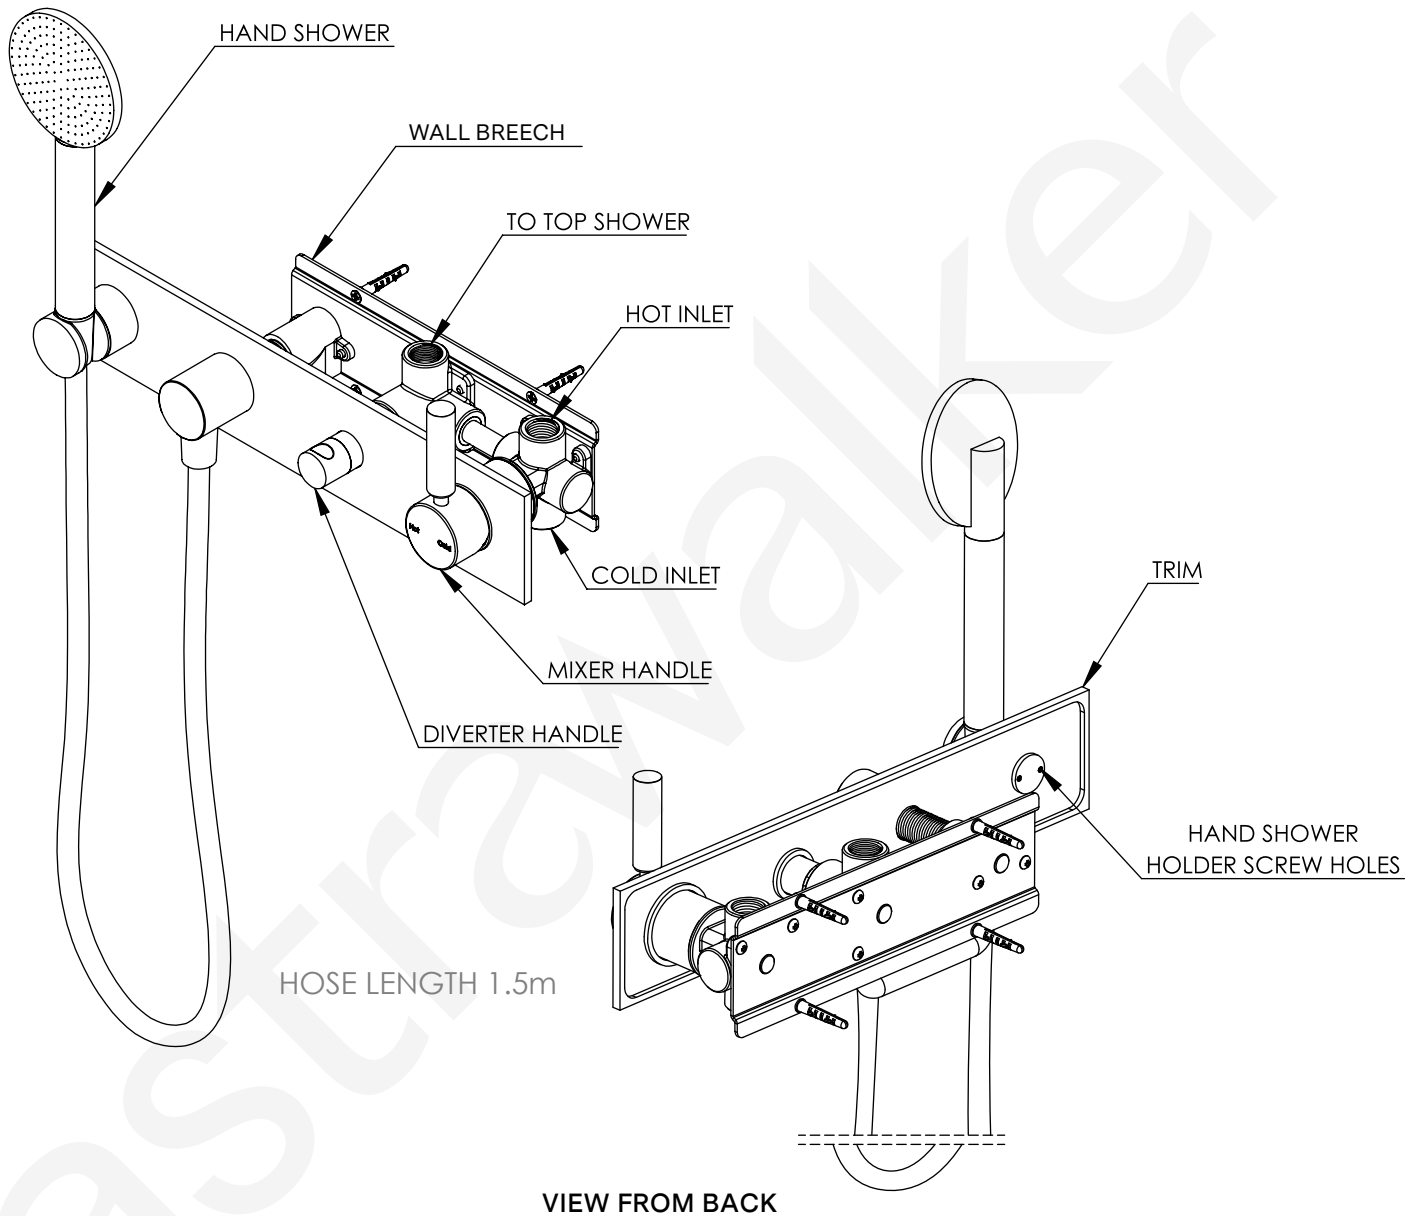

A67.48.42.V5.M.LH

WALL SET WITH HAND SHOWER, DIVERTER & MIXER

3 STAR/9Lpm WELS RATING

VIEW FROM FRONT

A67.48.42.V5.M.LH

WALL SET WITH HAND SHOWER, DIVERTER & MIXER

3 STAR/9Lpm WELS RATING

DIVERTER VIEW

WALL MIXER VIEW