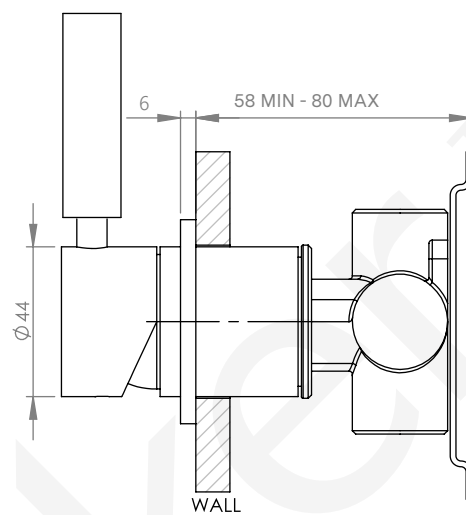

A67.48.42.V5.M.LH

WALL SET WITH HAND SHOWER, DIVERTER & MIXER

3 STAR/9Lpm WELS RATING

VIEW FROM FRONT

A67.48.42.V5.M.LH

WALL SET WITH HAND SHOWER, DIVERTER & MIXER

3 STAR/9Lpm WELS RATING

DIVERTER VIEW

WALL MIXER VIEW