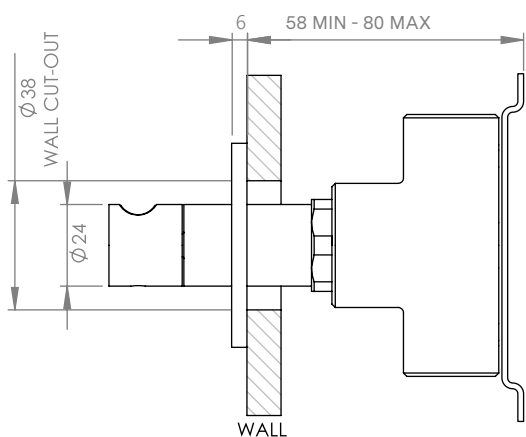

A67.48.42.V5.M.LH

WALL SET WITH HAND SHOWER, DIVERTER & MIXER

3 STAR/9Lpm WELS RATING

VIEW FROM FRONT

A67.48.42.V5.M.LH

WALL SET WITH HAND SHOWER, DIVERTER & MIXER

3 STAR/9Lpm WELS RATING

DIVERTER VIEW

WALL MIXER VIEW