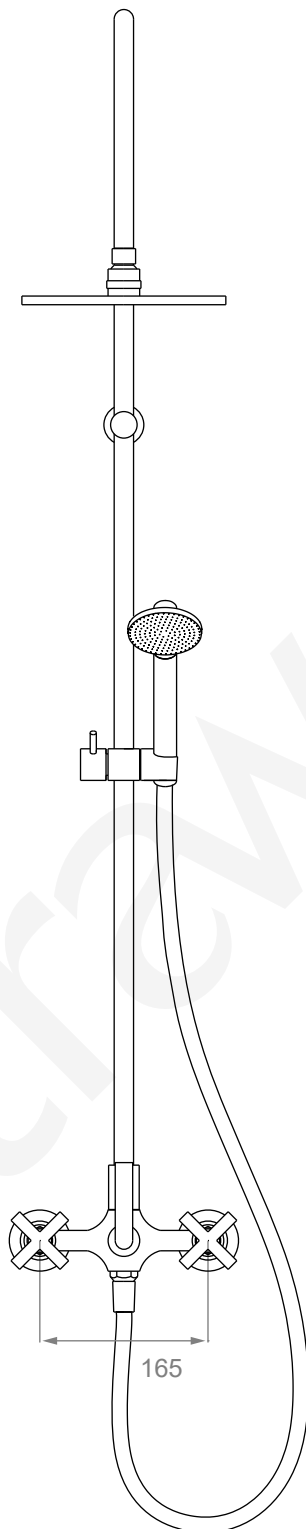

## A67.25.V4.M

SHOWER SET

3 STAR/9Lpm WELS RATING

STANDARD AS 200mm OVERHEAD ROSE  
AVAILABLE WITH:

250mm OVERHEAD ROSE  
A67.25.V3.250

300mm OVERHEAD ROSE  
A67.25.V3.300

REQUIRES G1/2" FEMALE  
THREAD IN WALL AT 165mm  
FIXED CENTRES

HOSE LENGTH 1.5m