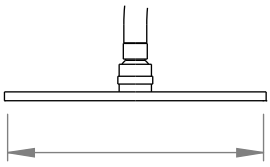

## A67.25.V4.M

SHOWER SET

3 STAR/9Lpm WELS RATING

STANDARD AS 200mm OVERHEAD ROSE  
AVAILABLE WITH:

250mm OVERHEAD ROSE  
A67.25.V3.250

300mm OVERHEAD ROSE  
A67.25.V3.300

REQUIRES G1/2" FEMALE  
THREAD IN WALL AT 165mm  
FIXED CENTRES

HOSE LENGTH 1.5m