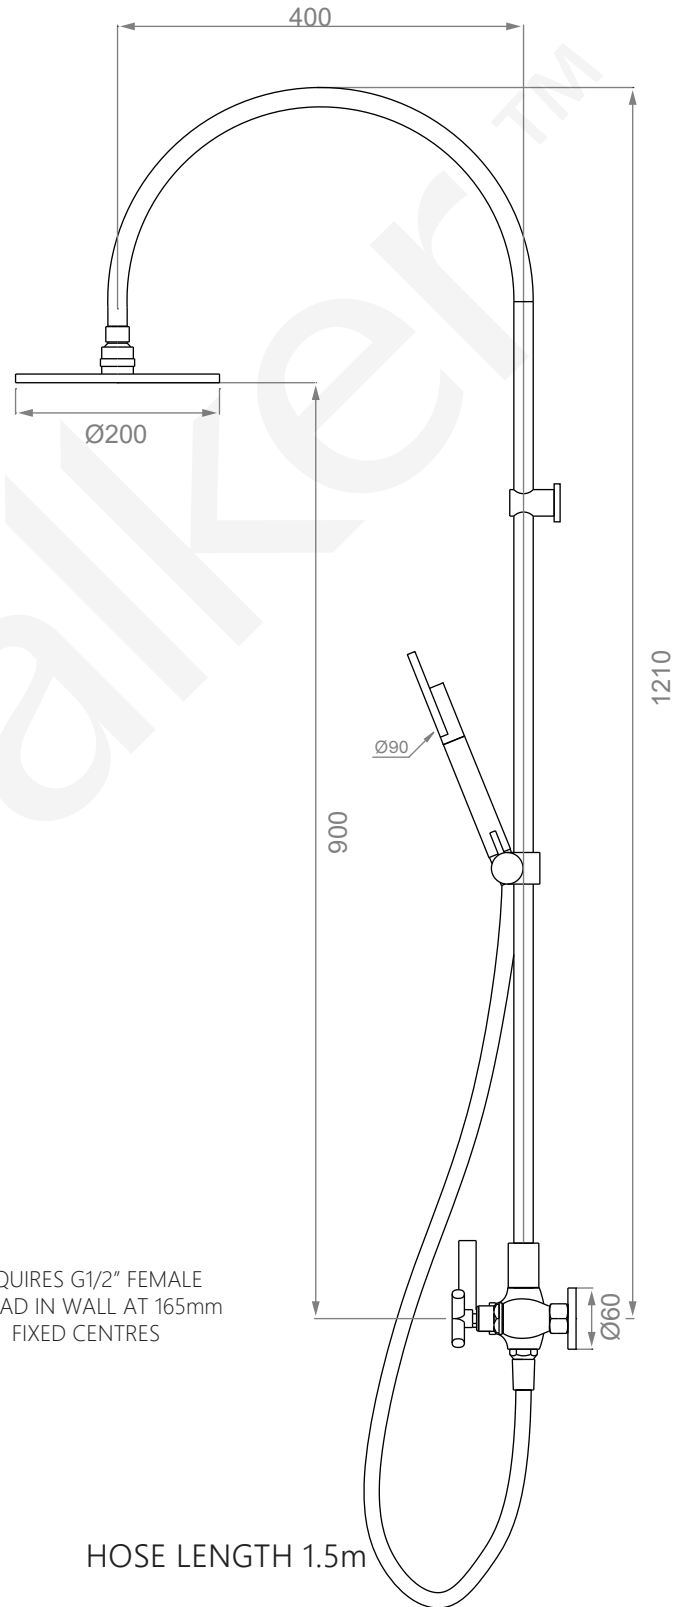

## A67.25.V4.M

SHOWER SET

3 STAR/9Lpm WELS RATING

STANDARD AS 200mm OVERHEAD ROSE  
AVAILABLE WITH:

250mm OVERHEAD ROSE  
A67.25.V3.250

300mm OVERHEAD ROSE  
A67.25.V3.300

REQUIRES G1/2" FEMALE  
THREAD IN WALL AT 165mm  
FIXED CENTRES

HOSE LENGTH 1.5m