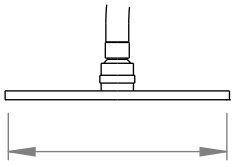

## A67.25.V4.M

SHOWER SET

3 STAR/9Lpm WELS RATING

STANDARD AS 200mm OVERHEAD ROSE  
AVAILABLE WITH:

250mm OVERHEAD ROSE  
A67.25.V3.250

300mm OVERHEAD ROSE  
A67.25.V3.300

REQUIRES G1/2" FEMALE  
THREAD IN WALL AT 165mm  
FIXED CENTRES

HOSE LENGTH 1.5m