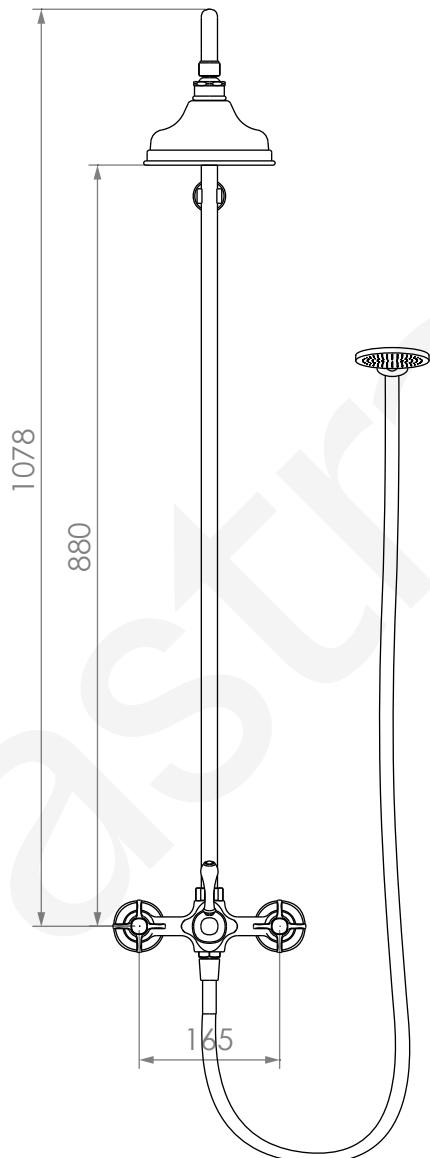

## A51.26.V2.M

### SHOWER SET WITH METAL HANDPIECE

3 STAR/9Lpm WELS RATING

STANDARD WITH METAL CROSS HANDLE  
OTHER LEVER HANDLE OPTIONS

AVAILABLE WITH:

**.ML** METAL LEVER

**.PL** WHITE PORCELAIN  
**.BL** BLACK PORCELAIN  
**.CK** CRACKLE PORCELAIN

**.CL** SWAROVSKI CRYSTAL

**.CC** CRYSTAL CROSS

200mm OVERHEAD ROSE  
A51.26.V2.M.200

REQUIRES G 1/2" FEMALE THREAD  
IN THE WALL AT 165mm FIXED CENTRES

HOSE LENGTH 1.5m