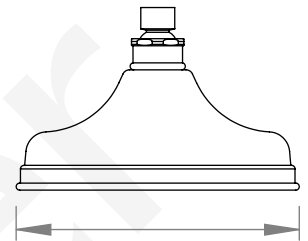

### SHOWER SET WITH METAL HANDPIECE

3 STAR/9Lpm WELS RATING

STANDARD WITH METAL CROSS HANDLE  
OTHER LEVER HANDLE OPTIONS

AVAILABLE WITH:

**.ML** METAL LEVER

**.PL** WHITE PORCELAIN  
**.BL** BLACK PORCELAIN  
**.CK** CRACKLE PORCELAIN

**.CL** SWAROVSKI CRYSTAL

**.CC** CRYSTAL CROSS

200mm OVERHEAD ROSE  
A51.26.V2.M.200

REQUIRES G 1/2" FEMALE THREAD  
IN THE WALL AT 165mm FIXED CENTRES

HOSE LENGTH 1.5m