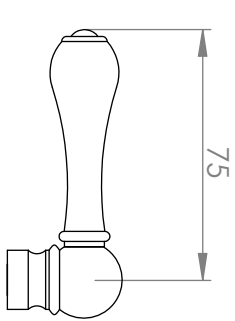

## A51.26.V2.M

### SHOWER SET WITH METAL HANDPIECE

3 STAR/9Lpm WELS RATING

STANDARD WITH METAL CROSS HANDLE  
OTHER LEVER HANDLE OPTIONS

AVAILABLE WITH:

**.ML** METAL LEVER

**.PL** WHITE PORCELAIN  
**.BL** BLACK PORCELAIN  
**.CK** CRACKLE PORCELAIN

**.CL** SWAROVSKI CRYSTAL

**.CC** CRYSTAL CROSS

200mm OVERHEAD ROSE  
A51.26.V2.M.200

REQUIRES G 1/2" FEMALE THREAD  
IN THE WALL AT 165mm FIXED CENTRES

HOSE LENGTH 1.5m