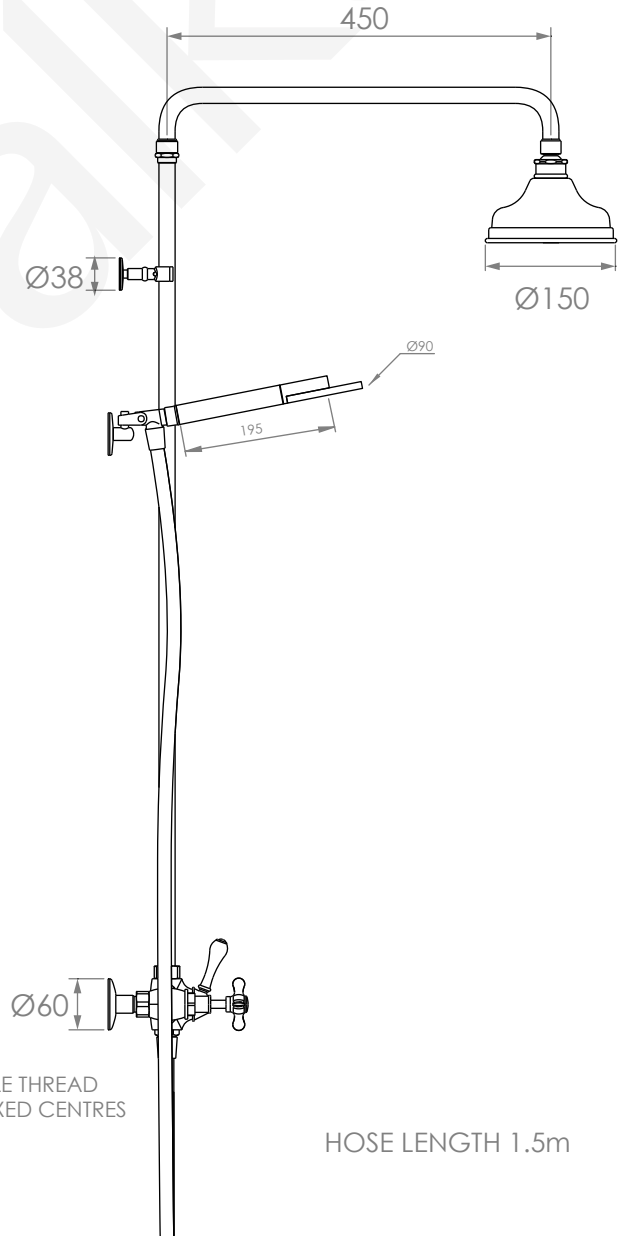

### SHOWER SET WITH METAL HANDPIECE

3 STAR/9Lpm WELS RATING

STANDARD WITH METAL CROSS HANDLE  
OTHER LEVER HANDLE OPTIONS

AVAILABLE WITH:

**.ML** METAL LEVER

**.PL** WHITE PORCELAIN  
**.BL** BLACK PORCELAIN  
**.CK** CRACKLE PORCELAIN

**.CL** SWAROVSKI CRYSTAL

**.CC** CRYSTAL CROSS

200mm OVERHEAD ROSE  
A51.26.V2.M.200

REQUIRES G 1/2" FEMALE THREAD  
IN THE WALL AT 165mm FIXED CENTRES

HOSE LENGTH 1.5m