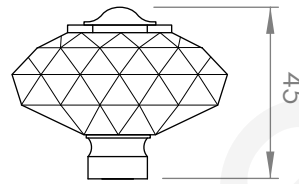

### SHOWER SET WITH METAL HANDPIECE

3 STAR/9Lpm WELS RATING

STANDARD WITH METAL CROSS HANDLE  
OTHER LEVER HANDLE OPTIONS

AVAILABLE WITH:

**.ML** METAL LEVER

**.PL** WHITE PORCELAIN  
**.BL** BLACK PORCELAIN  
**.CK** CRACKLE PORCELAIN

**.CL** SWAROVSKI CRYSTAL

**.CC** CRYSTAL CROSS

200mm OVERHEAD ROSE  
A51.26.V2.M.200

REQUIRES G 1/2" FEMALE THREAD  
IN THE WALL AT 165mm FIXED CENTRES

HOSE LENGTH 1.5m