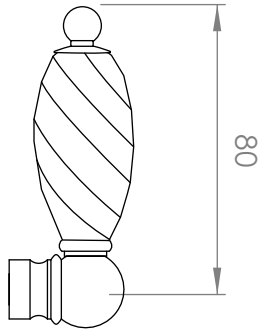

### SHOWER SET WITH METAL HANDPIECE

3 STAR/9Lpm WELS RATING

STANDARD WITH METAL CROSS HANDLE  
OTHER LEVER HANDLE OPTIONS

AVAILABLE WITH:

**.ML** METAL LEVER

**.PL** WHITE PORCELAIN  
**.BL** BLACK PORCELAIN  
**.CK** CRACKLE PORCELAIN

**.CL** SWAROVSKI CRYSTAL

**.CC** CRYSTAL CROSS

200mm OVERHEAD ROSE  
A51.26.V2.M.200

REQUIRES G 1/2" FEMALE THREAD  
IN THE WALL AT 165mm FIXED CENTRES

HOSE LENGTH 1.5m