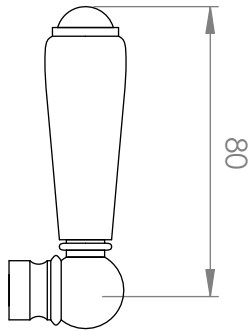

### SHOWER SET WITH METAL HANDPIECE

3 STAR/9Lpm WELS RATING

STANDARD WITH METAL CROSS HANDLE  
OTHER LEVER HANDLE OPTIONS

AVAILABLE WITH:

**.ML** METAL LEVER

**.PL** WHITE PORCELAIN  
**.BL** BLACK PORCELAIN  
**.CK** CRACKLE PORCELAIN

**.CL** SWAROVSKI CRYSTAL

**.CC** CRYSTAL CROSS

200mm OVERHEAD ROSE  
A51.26.V2.M.200

REQUIRES G 1/2" FEMALE THREAD  
IN THE WALL AT 165mm FIXED CENTRES

HOSE LENGTH 1.5m