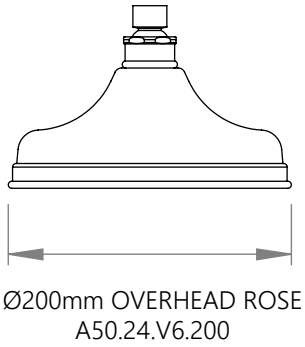

A50.24.V6

EXPOSED SHOWER WITH METAL HANDPIECE

3 STAR/9Lpm WELS RATING

AVAILABLE WITH:

WATER INLET
G 1/2" FEMALE THREAD

NOTE: ADJUSTABLE
WALL BRACKET