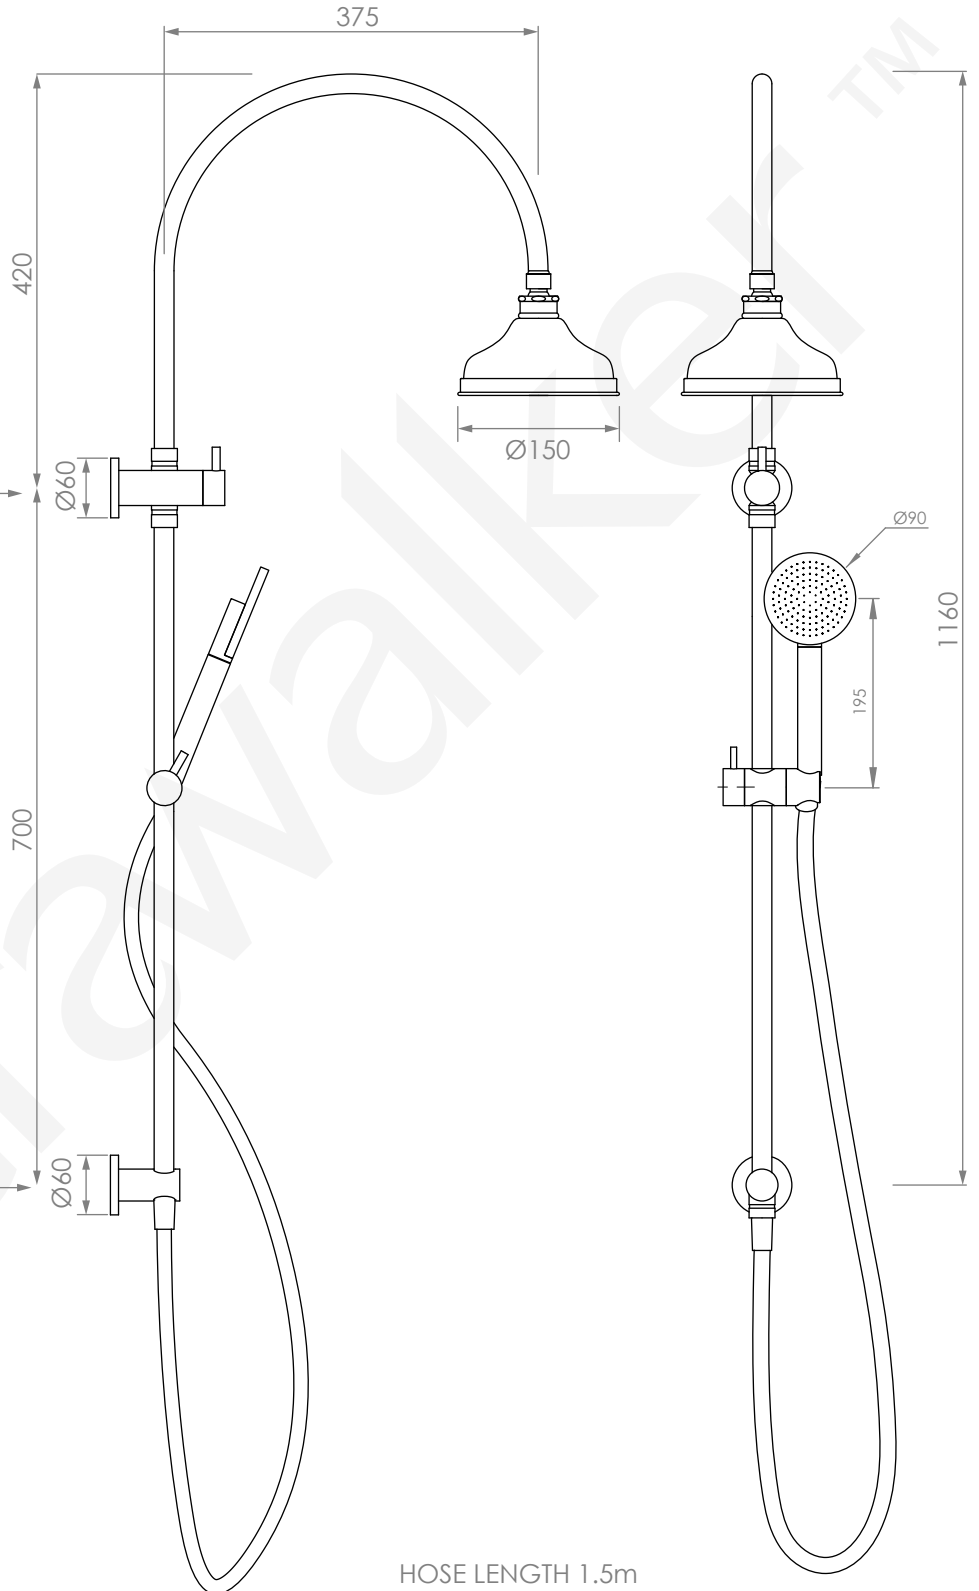

## A50.24.V4.M

### EXPOSED SHOWER WITH METAL HANDPIECE

3 STAR/9Lpm WELS RATING

AVAILABLE WITH:

Ø200mm OVERHEAD ROSE  
A50.24.V4.M.200

WATER INLET  
G 1/2" FEMALE THREAD

NOTE: ADJUSTABLE  
WALL BRACKET

HOSE LENGTH 1.5m