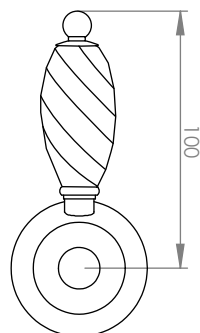

A50.13.V5.M

SHOWER SET WITH METAL HANDPIECE

3 STAR/9Lpm WELS RATING

LEVER HANDLE OPTIONS

STANDARD WITH
METAL HANDLE

.PL WHITE PORCELAIN
.BL BLACK PORCELAIN
.CK CRACKLE PORCELAIN

.CL SWAROVSKI CRYSTAL

AVAILABLE WITH:

Ø200mm OVERHEAD ROSE
A50.13.V5.M.200