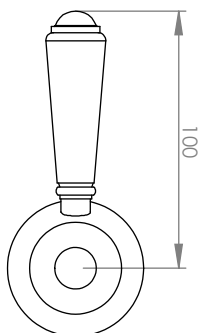

A50.13.V5.M

SHOWER SET WITH METAL HANDPIECE

3 STAR/9Lpm WELS RATING

LEVER HANDLE OPTIONS

STANDARD WITH
METAL HANDLE

.PL WHITE PORCELAIN
.BL BLACK PORCELAIN
.CK CRACKLE PORCELAIN

.CL SWAROVSKI CRYSTAL

AVAILABLE WITH:

Ø200mm OVERHEAD ROSE
A50.13.V5.M.200