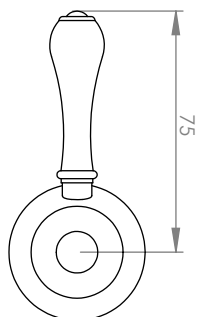

A50.13.V5.M

SHOWER SET WITH METAL HANDPIECE

3 STAR/9Lpm WELS RATING

LEVER HANDLE OPTIONS

STANDARD WITH
METAL HANDLE

.PL WHITE PORCELAIN
.BL BLACK PORCELAIN
.CK CRACKLE PORCELAIN

.CL SWAROVSKI CRYSTAL

AVAILABLE WITH:

Ø200mm OVERHEAD ROSE
A50.13.V5.M.200