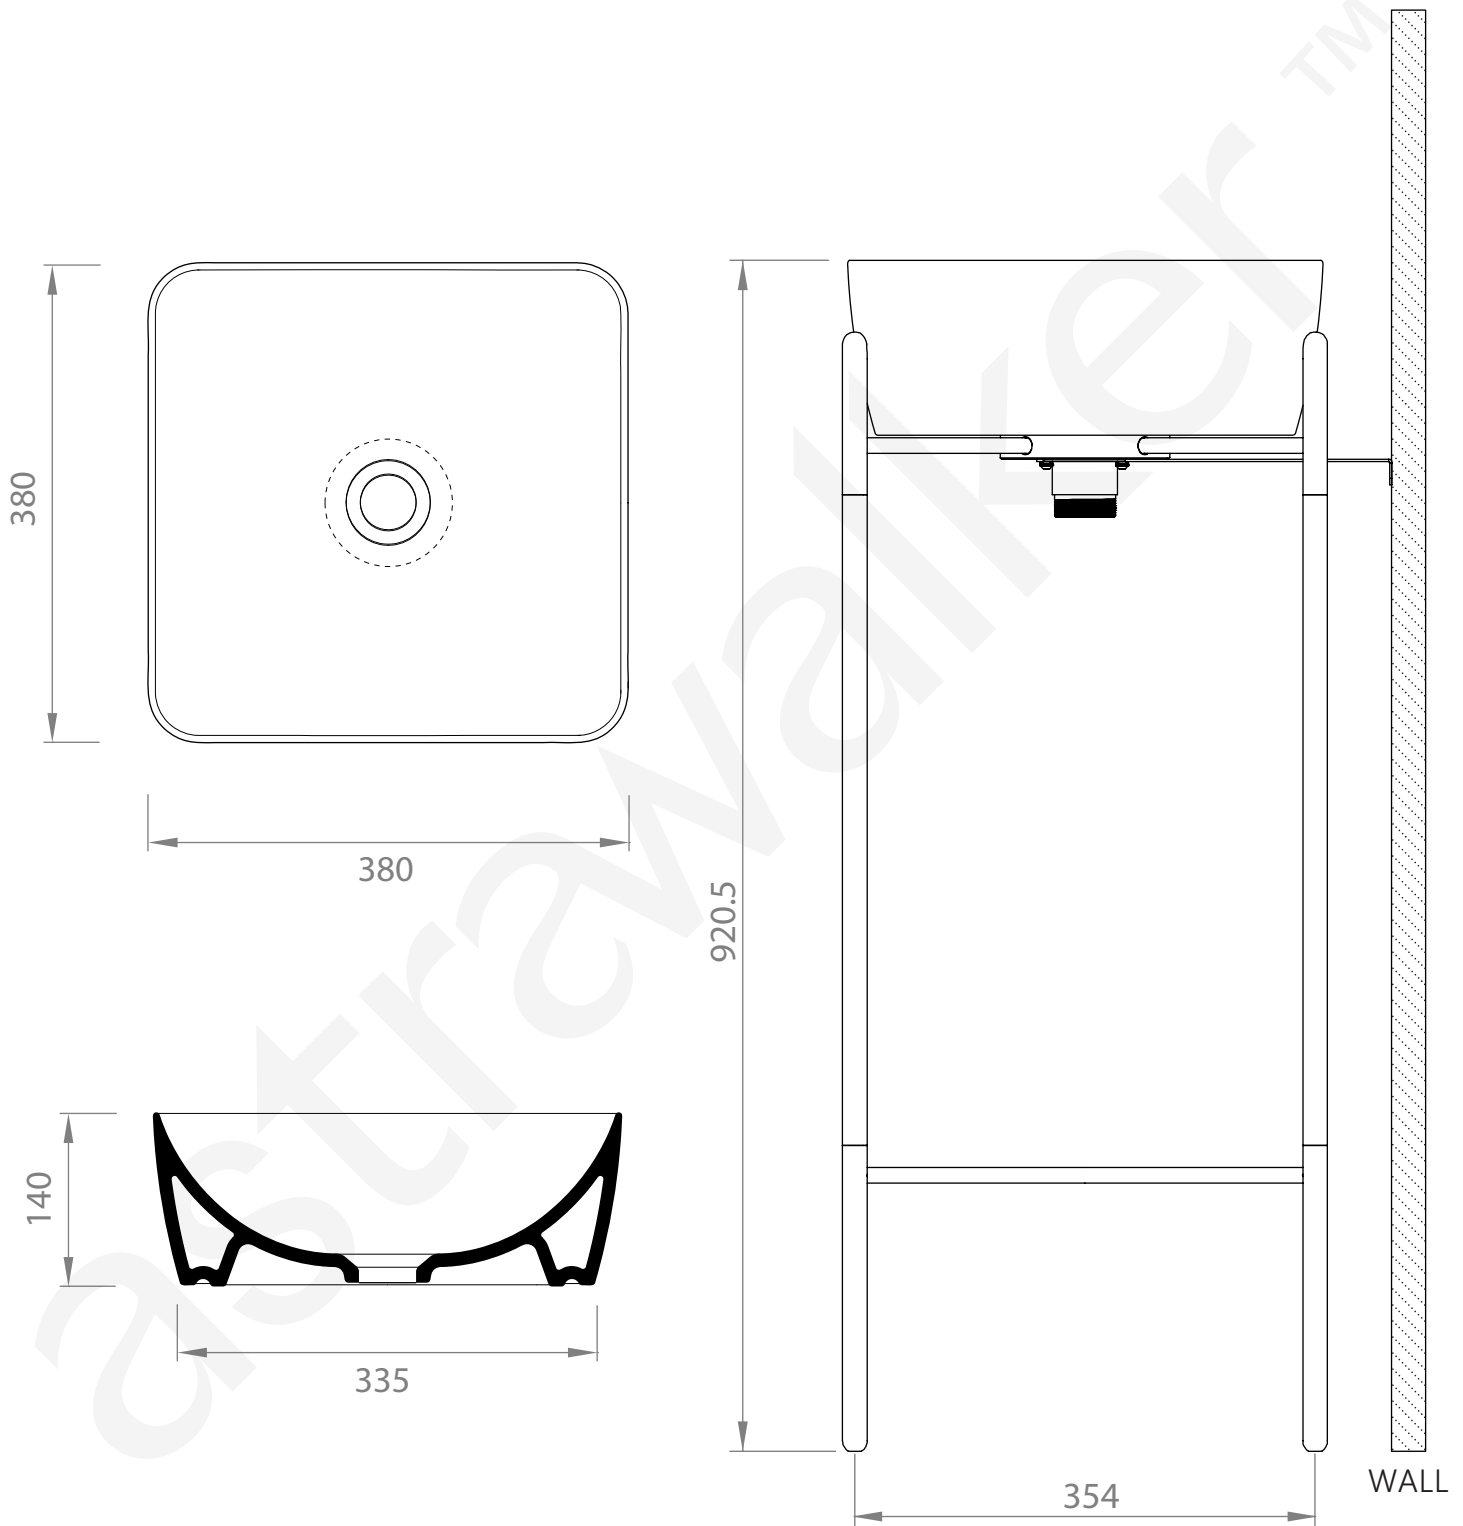

A94.96.38.S

WASHBASIN WITH CONSOLE STAND
WITHOUT OVERFLOW

SIDE VIEW