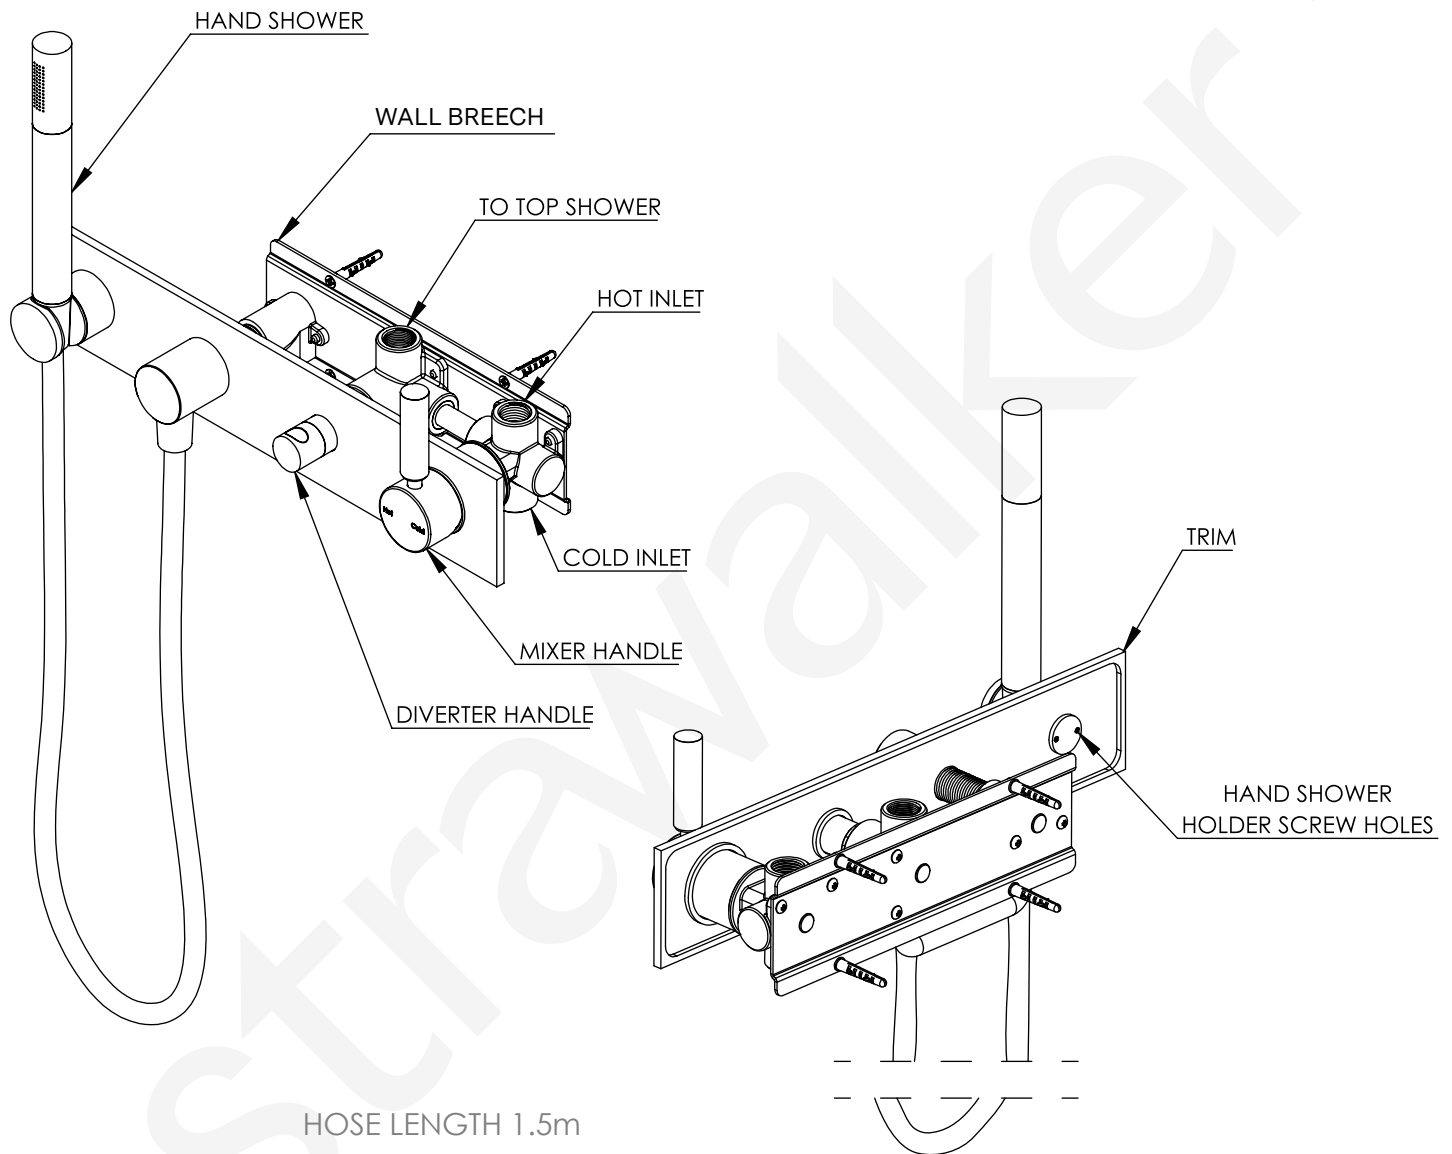

A67.48.42.V4.LH

WALL SET WITH HAND SHOWER, DIVERTER & MIXER

3 STAR/9Lpm WELS RATING

VIEW FROM FRONT

VIEW FROM BACK

A67.48.42.V4.LH

WALL SET WITH HAND SHOWER, DIVERTER & MIXER

3 STAR/9Lpm WELS RATING

DIVERTER VIEW

WALL MIXER VIEW