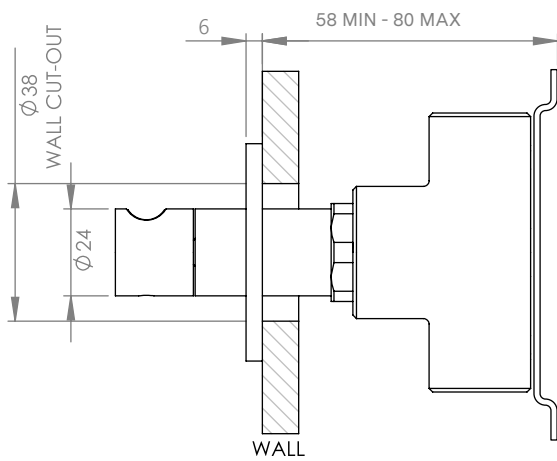

A67.48.42.V4.LH

WALL SET WITH HAND SHOWER, DIVERTER & MIXER

3 STAR/9Lpm WELS RATING

VIEW FROM FRONT

VIEW FROM BACK

A67.48.42.V4.LH

WALL SET WITH HAND SHOWER, DIVERTER & MIXER

3 STAR/9Lpm WELS RATING

DIVERTER VIEW

WALL MIXER VIEW