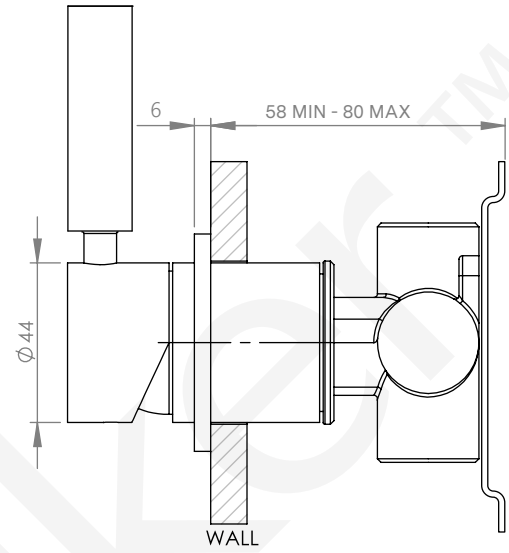

A67.48.42.V4.LH

WALL SET WITH HAND SHOWER, DIVERTER & MIXER

3 STAR/9Lpm WELS RATING

VIEW FROM FRONT

VIEW FROM BACK

A67.48.42.V4.LH

WALL SET WITH HAND SHOWER, DIVERTER & MIXER

3 STAR/9Lpm WELS RATING

DIVERTER VIEW

WALL MIXER VIEW