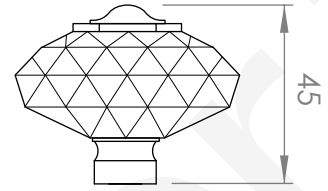

A53.49
WALL TAP SET

STANDARD WITH METAL CROSS HANDLE
OTHER LEVER HANDLE OPTIONS

.CL SWAROVSKI CRYSTAL

.ML METAL LEVER

.CC CRYSTAL CROSS