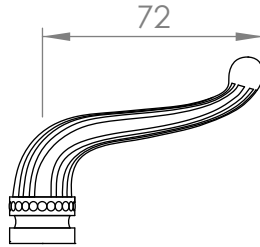

A53.49
WALL TAP SET

STANDARD WITH METAL CROSS HANDLE
OTHER LEVER HANDLE OPTIONS

.CL SWAROVSKI CRYSTAL

.ML METAL LEVER

.CC CRYSTAL CROSS