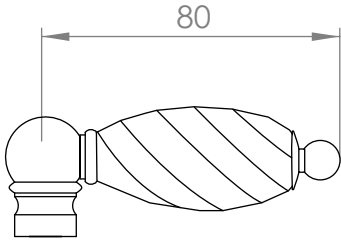

A53.49
WALL TAP SET

STANDARD WITH METAL CROSS HANDLE
OTHER LEVER HANDLE OPTIONS

.CL SWAROVSKI CRYSTAL

.ML METAL LEVER

.CC CRYSTAL CROSS