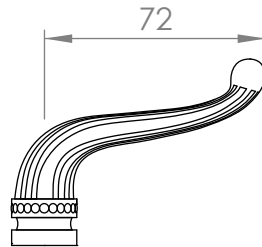

## A53.41

### BATH / SHOWER DIVERTER

STANDARD WITH METAL CROSS HANDLE  
OTHER LEVER HANDLE OPTIONS

**.CL** SWAROVSKI CRYSTAL

**.ML** METAL LEVER

**.CC** CRYSTAL CROSS