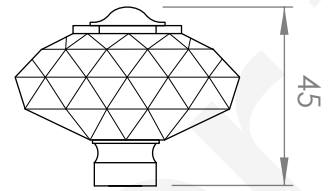

### BATH / SHOWER DIVERTER

STANDARD WITH METAL CROSS HANDLE  
OTHER LEVER HANDLE OPTIONS

**.CL** SWAROVSKI CRYSTAL

**.ML** METAL LEVER

**.CC** CRYSTAL CROSS