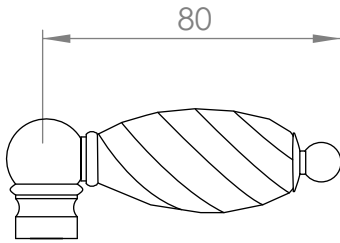

## A53.41

### BATH / SHOWER DIVERTER

STANDARD WITH METAL CROSS HANDLE  
OTHER LEVER HANDLE OPTIONS

**.CL** SWAROVSKI CRYSTAL

**.ML** METAL LEVER

**.CC** CRYSTAL CROSS