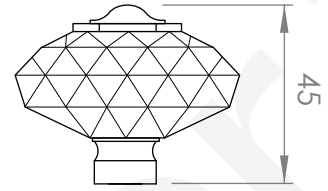

A53.37

BIDET MIXER & 32mm POP UP WASTE

STANDARD WITH METAL CROSS HANDLE
OTHER LEVER HANDLE OPTIONS

.CL SWAROVSKI CRYSTAL

.ML METAL LEVER

.CC CRYSTAL CROSS