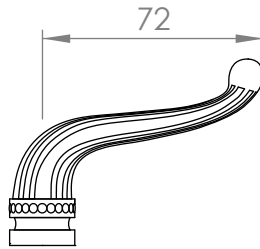

A53.37

BIDET MIXER & 32mm POP UP WASTE

STANDARD WITH METAL CROSS HANDLE
OTHER LEVER HANDLE OPTIONS

.CL SWAROVSKI CRYSTAL

.ML METAL LEVER

.CC CRYSTAL CROSS