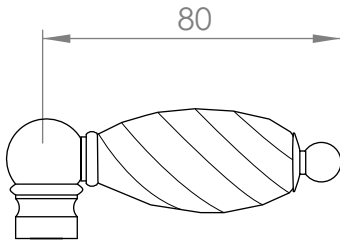

A53.37

BIDET MIXER & 32mm POP UP WASTE

STANDARD WITH METAL CROSS HANDLE
OTHER LEVER HANDLE OPTIONS

.CL SWAROVSKI CRYSTAL

.ML METAL LEVER

.CC CRYSTAL CROSS