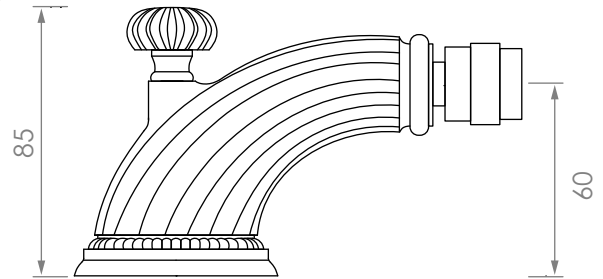

**A53.35**

BIDET SET & 32mm POP UP WASTE

STANDARD WITH METAL CROSS HANDLE  
OTHER LEVER HANDLE OPTIONS

**.CL** SWAROVSKI CRYSTAL

**.ML** METAL LEVER

**.CC** CRYSTAL CROSS

Ø65

Ø63