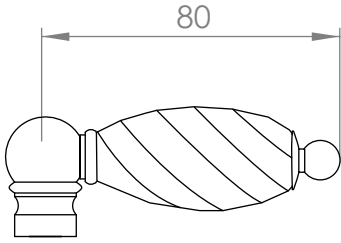

**A53.35**

BIDET SET & 32mm POP UP WASTE

STANDARD WITH METAL CROSS HANDLE  
OTHER LEVER HANDLE OPTIONS

**.CL** SWAROVSKI CRYSTAL

**.ML** METAL LEVER

**.CC** CRYSTAL CROSS

Ø65

Ø63