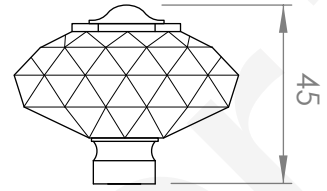

**A53.35**

BIDET SET & 32mm POP UP WASTE

STANDARD WITH METAL CROSS HANDLE  
OTHER LEVER HANDLE OPTIONS

**.CL** SWAROVSKI CRYSTAL

**.ML** METAL LEVER

**.CC** CRYSTAL CROSS

Ø65

Ø63