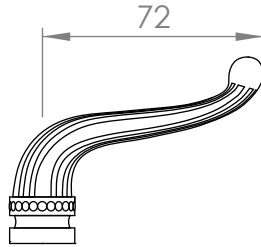

**A53.35**

BIDET SET & 32mm POP UP WASTE

STANDARD WITH METAL CROSS HANDLE  
OTHER LEVER HANDLE OPTIONS

**.CL** SWAROVSKI CRYSTAL

**.ML** METAL LEVER

**.CC** CRYSTAL CROSS

Ø65

Ø63